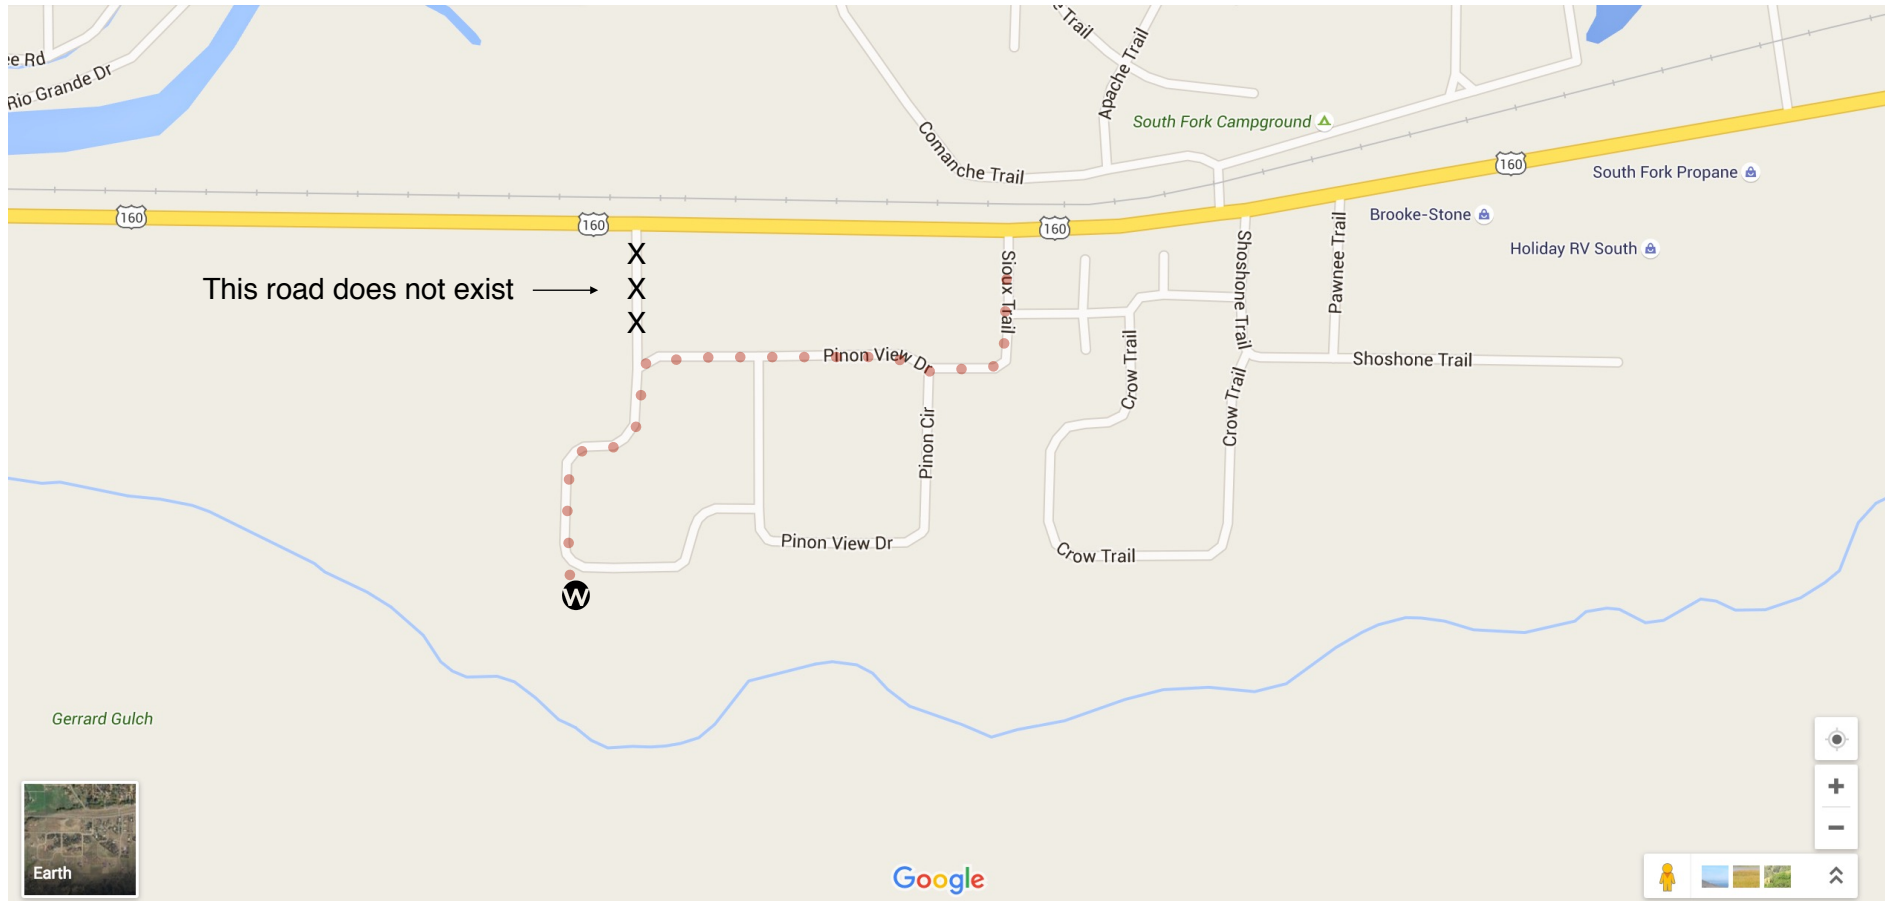

Directions to WayForward Base Camp

142 Hidden View Drive
South Fork CO 81154

Turn South on Sioux Trail. Follow the road around to the Southwest corner. Base Camp is through the wooden entrance.

Sioux Trail is between mile marker 189 and 190. There is an old truck and an American Flag next to the turn. There is no turn off from 160 to Hidden View Dr.