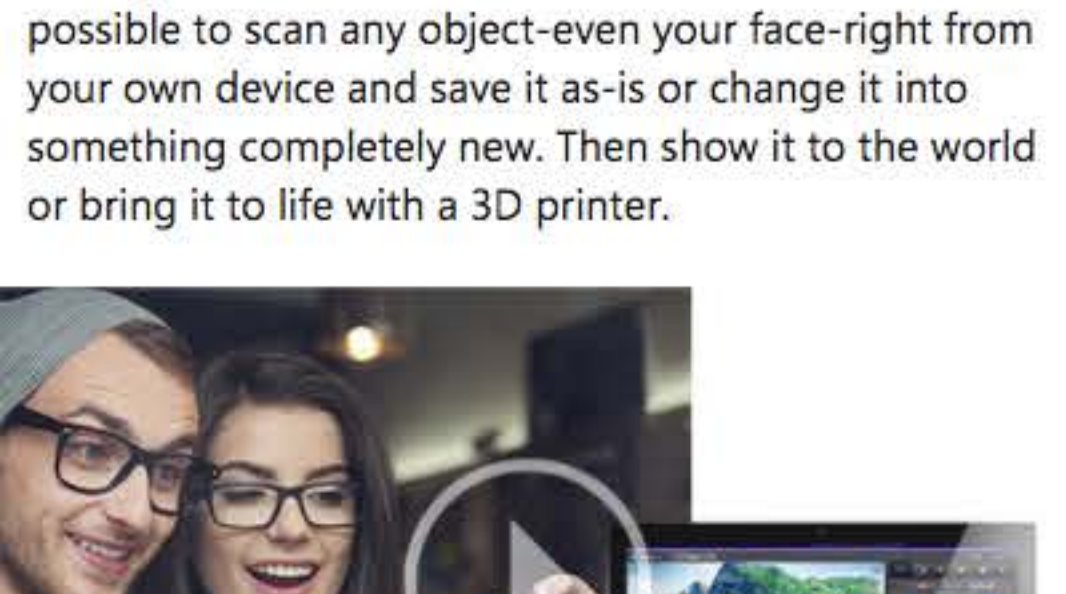

## Hands-off control

With just a wave of your hands or a flick of the wrist, Intel RealSense technology gesture control--with 22 tracking points per hand--gets you interacting with your digital world like never before. Fly a spaceship to Mars. Bang on the drums. Paint your masterpiece. No keyboard or touchscreen required.