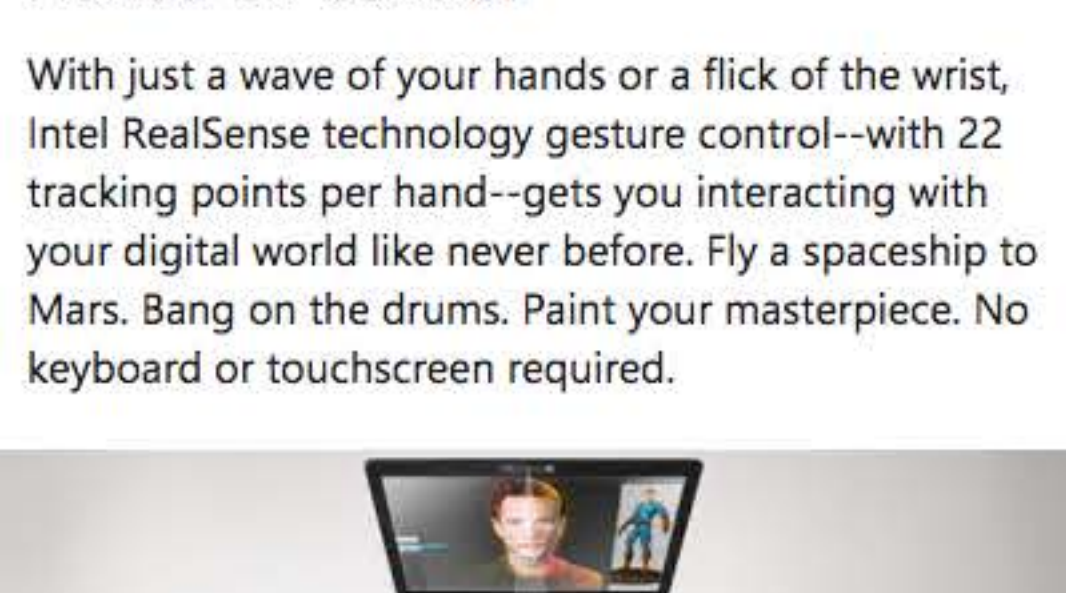

## Hands-off control

With just a wave of your hands or a flick of the wrist, Intel RealSense technology gesture control--with 22 tracking points per hand--gets you interacting with your digital world like never before. Fly a spaceship to Mars. Bang on the drums. Paint your masterpiece. No keyboard or touchscreen required.