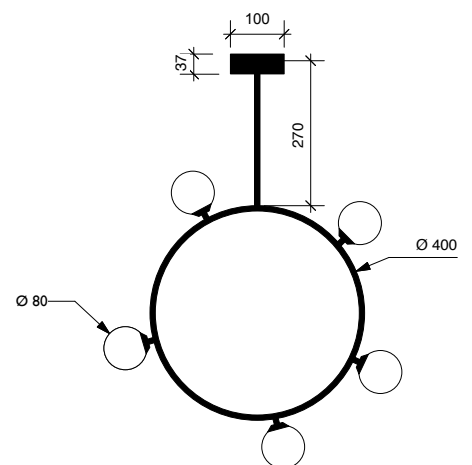

CIRCLES AND SPHERES PENDANT

Materials:
Powder coated metal, glass

Colour options:
black / white
For additional colour options please contact Areti.

Bulb specification:
G9 max 25W per ball (LED or halogen bulb possible)
Philips Eco bulb or similar is recommended.

Sizes in mm

ARETI

www.atelierareti.com info@atelierareti.com

Our collections are hand made and made to order, small irregularities in shape or surface will occur, they are inherent to the hand made process and should not be seen as flaws. Variations in colour and size are available for some collections, please contact Areti for more details.