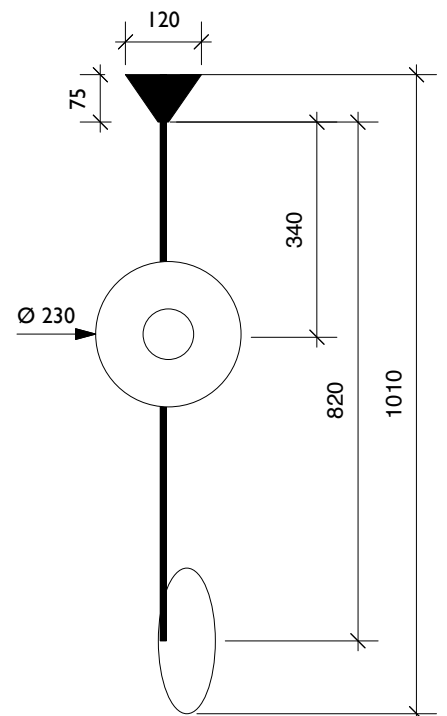

DISC AND SPHERE PENDANT / VERTICAL DISC 2

Materials:

Powder coated metal, polished brass, glass

Colour options:

black / white, other colors available on demand

Bulb specification:

G9 lampholder (LED or halogen bulb possible) max 25W

Sizes in mm.

ARETI

www.atelierareti.com info@atelierareti.com

Our collections are hand made and made to order, small irregularities in shape or surface will occur, they are inherent to the hand made process and should not be seen as flaws. Variations in colour and size are available for some collections, please contact Areti for more details.