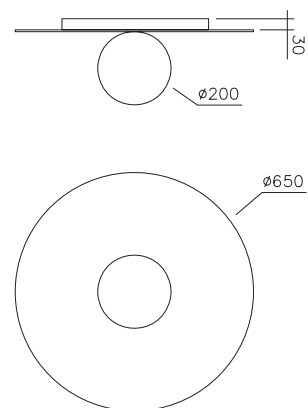

PLATE AND SPHERE LAMP

Materials:
Polished brass and glass

Colour options:
For additional colour options please contact Areti

Bulb specification:
E27 Halogen max 60W or LED equivalent

Sizes in mm.

ARETI

www.atelierareti.com info@atelierareti.com