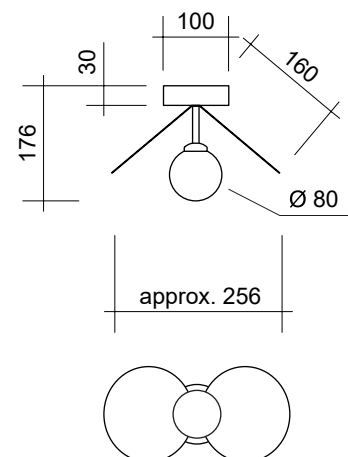

ILIOS WALL LAMP

Materials:

Powder coated metal, polished brass, glass

Colour options:

black / white, other colors available on demand

Bulb specification:

G9 lampholder (LED or halogen bulb possible) max 25W.

IP20

Sizes in mm.

ARETI

www.atelierareti.com info@atelierareti.com

Our collections are hand made and made to order, small irregularities in shape or surface will occur, they are inherent to the hand made process and should not be seen as flaws. Variations in colour and size are available for some collections, please contact Areti for more details.