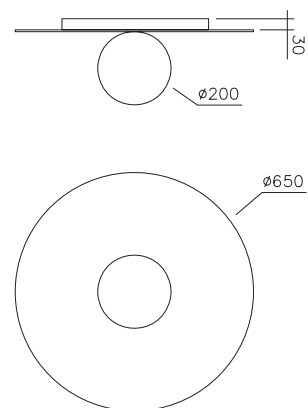

PLATE AND SPHERE LAMP

Materials:
Polished brass and glass

Colour options:
For additional colour options please contact Areti

Bulb specification:
E27 max 60W or LED equivalent

Sizes in mm.

ARETI

www.atelierareti.com contact@atelierareti.com