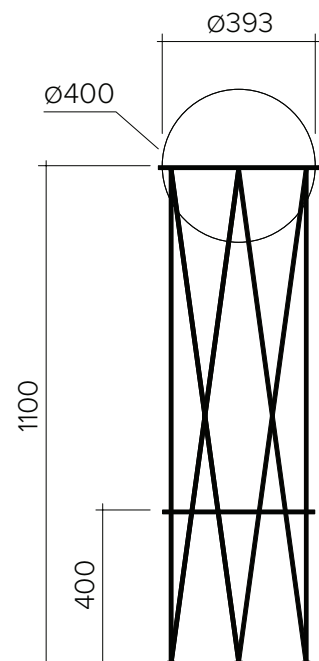

## STRUCTURE AND GLOBE 142

Floor light - High

Materials and colour options:  
Powder coated metal and glass globe

Product number:  
I42OL-F01-ME01      Black structure; white metal cup  
I42OL-F01-ME02      White structure; white metal cup

Bulb specification:  
E27 max 60 W or LED equivalent

The standard version is not dimmable; we do however offer the LED dimmer with Trailing edge technology upon request.

230 V IP20

Standard size cable 2 m

Sizes in mm