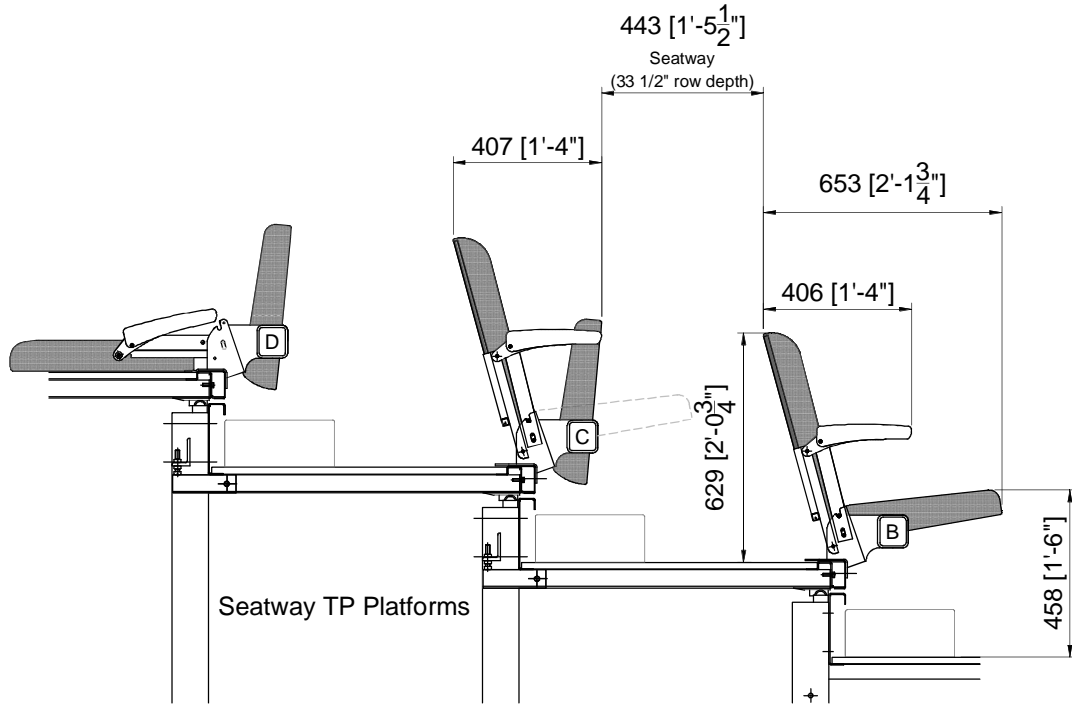

RevNo	Revision note	Date	Signature	Checked
		xx/xx/xx		

	No Arms	Arms
Min Seat Centre (SC)	N/A	500mm (19 3/4")
Min Row Rise	N/A	260mm (10 1/4")
Max Row Rise	N/A	280mm (11")

Strength & Stability

The chair satisfies the requirements of EN 12727:2000.

Fire Retardency

The fabric and foam comply with BS 5852:1990 (Source 0, 1, and 5). Other codes or European Standards can be satisfied as required.