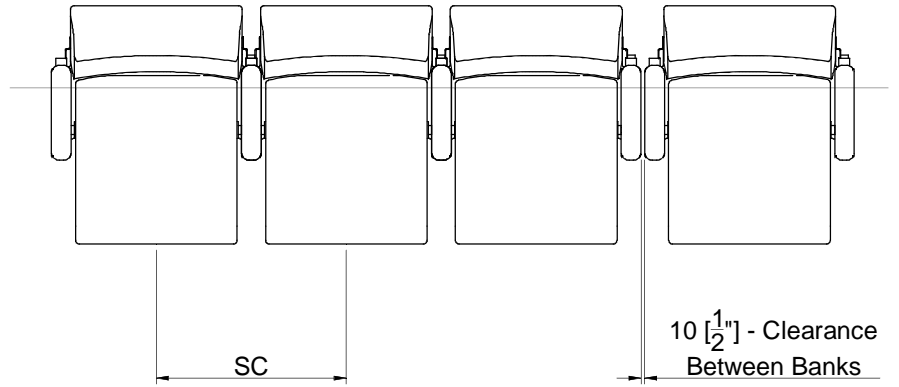

RevNo	Revision note	Date	Signature	Checked
		xx/xx/xx		

	No Arms	Arms
Min Seat Centre (SC)	N/A	500mm (19 3/4")
Min Row Rise	N/A	260mm (10 1/4")
Max Row Rise	N/A	280mm (11")

Strength & Stability

The chair satisfies the requirements of EN 12727:2000.

Fire Retardency

The fabric and foam comply with BS 5852:1990 (Source 0, 1, and 5). Other codes or European Standards can be satisfied as required.