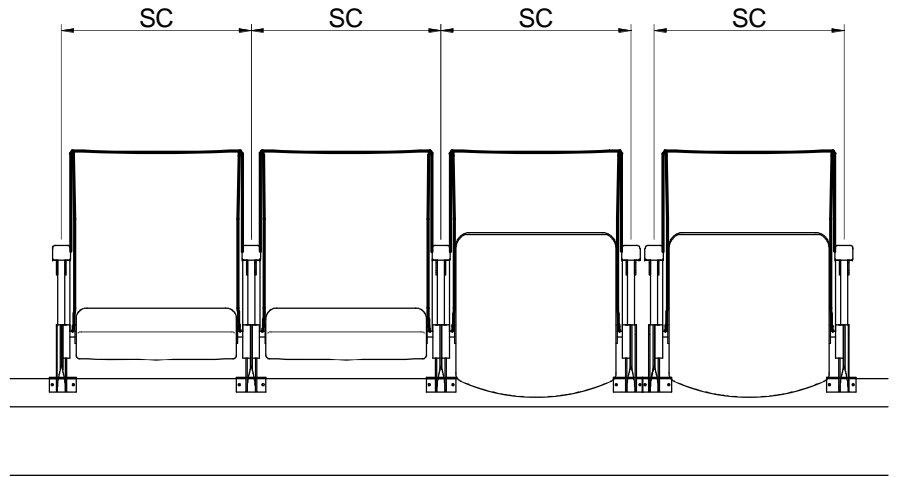

RevNo	Revision note	Date	Signature	Checked
		xx/xx/xx		

	No Arms	Arms
Min Seat Centre (SC)	N/A	500mm (19 3/4")
Min Row Rise	N/A	260mm (10 1/4")
Max Row Rise	N/A	280mm (11")

Strength & Stability

The chair satisfies the requirements of EN 12727:2000.

Fire Retardency

The fabric and foam comply with BS 5852:1990 (Source 0, 1, and 5). Other codes or European Standards can be satisfied as required.