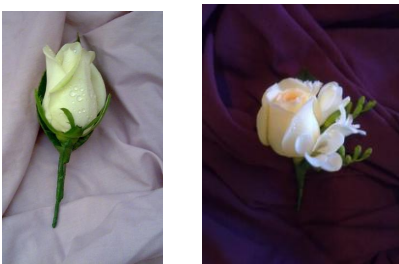

TOTAL \$659 Package 1 B

All flowers used are premium wedding varieties

If 3 different colours of roses are required, please add \$40.

PACKAGE 2

ROSE BOUQUETS WITH GREATER FULLNESS

37 ROSES FOR BRIDE, 25 ROSES FOR EACH BRIDESMAID