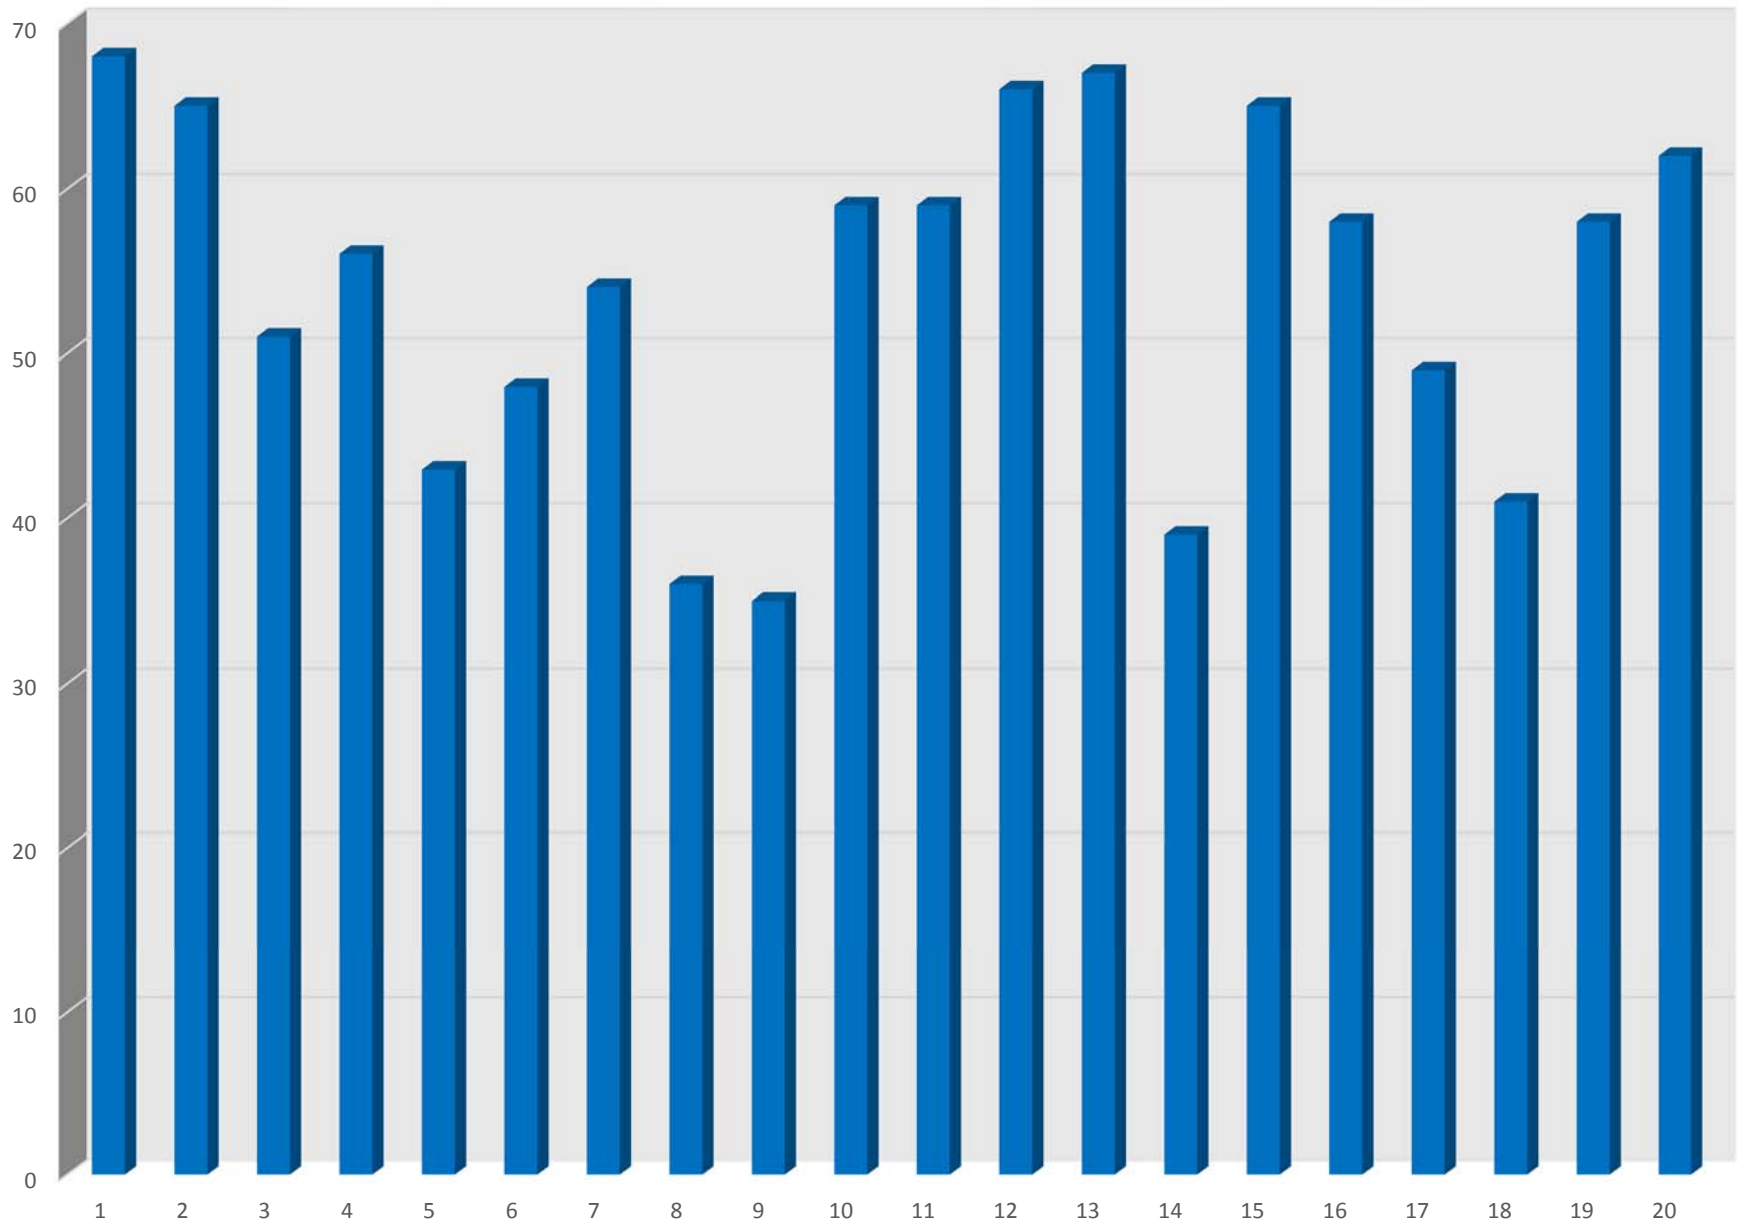

PRDRP Year 1 Total Bird Observations by Month (April 2017-March 2018)

PRDRP Year 1 Species Richness (n=135) By Month (April 2017-March 2018)

PRDRP Year 1 Total Bird Observations by Season (April 2017-March 2018)

PRDRP Year 1 Species Richness (n=135) by Season (April 2017-March 2018)

PRDRP Year 1 Total Bird Observations by Monitoring Station (April 2017-March 2018)

PRDRP Year 1 Species Richness by Monitoring Station (April 2017-March 2018)

PRDRP Year 1 Total Bird Observations by Survey Period (April 2017-March 2018)

PRDRP Year 1 Bird Observations: Flying or Not-Flying (April 2017-March 2018)

■ Birds Flying

■ Birds Not Flying

PRDRP Year 1 Bird Observations by Flight Height (April 2017-March 2018)

■ On the Ground

■ 1-500 ft AGL

■ 500-3500 ft AGL

PRDRP Year 1 Bird Observations by Habitat Type (April 2017-March 2018)