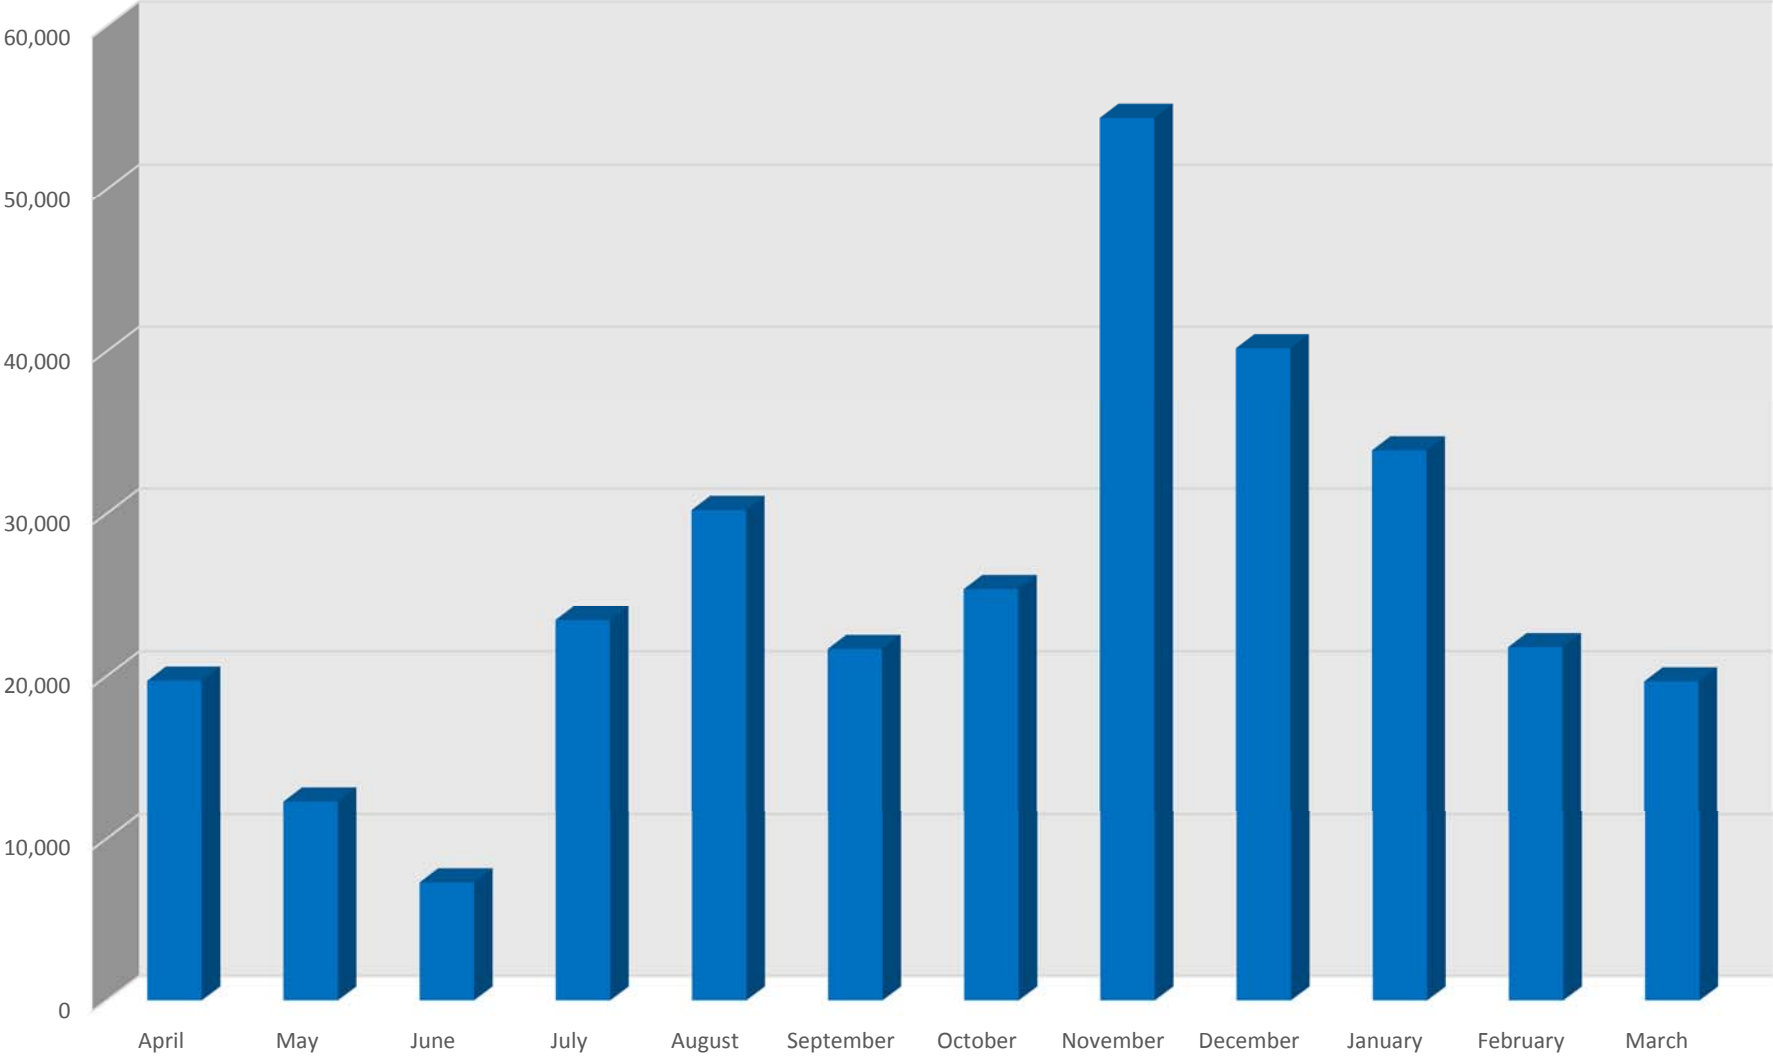

PRDRP Year 1 Total Bird Observations by Month (April 2017-March 2018)

PRDRP Year 1 Species Richness (n=135) By Month (April 2017-March 2018)

PRDRP Year 1 Total Bird Observations by Season (April 2017-March 2018)

PRDRP Year 1 Species Richness (n=135) by Season (April 2017-March 2018)

PRDRP Year 1 Total Bird Observations by Monitoring Station (April 2017-March 2018)

PRDRP Year 1 Species Richness by Monitoring Station (April 2017-March 2018)

PRDRP Year 1 Total Bird Observations by Survey Period (April 2017-March 2018)

PRDRP Year 1 Bird Observations: Flying or Not-Flying (April 2017-March 2018)

■ Birds Flying

■ Birds Not Flying

PRDRP Year 1 Bird Observations by Flight Height (April 2017-March 2018)