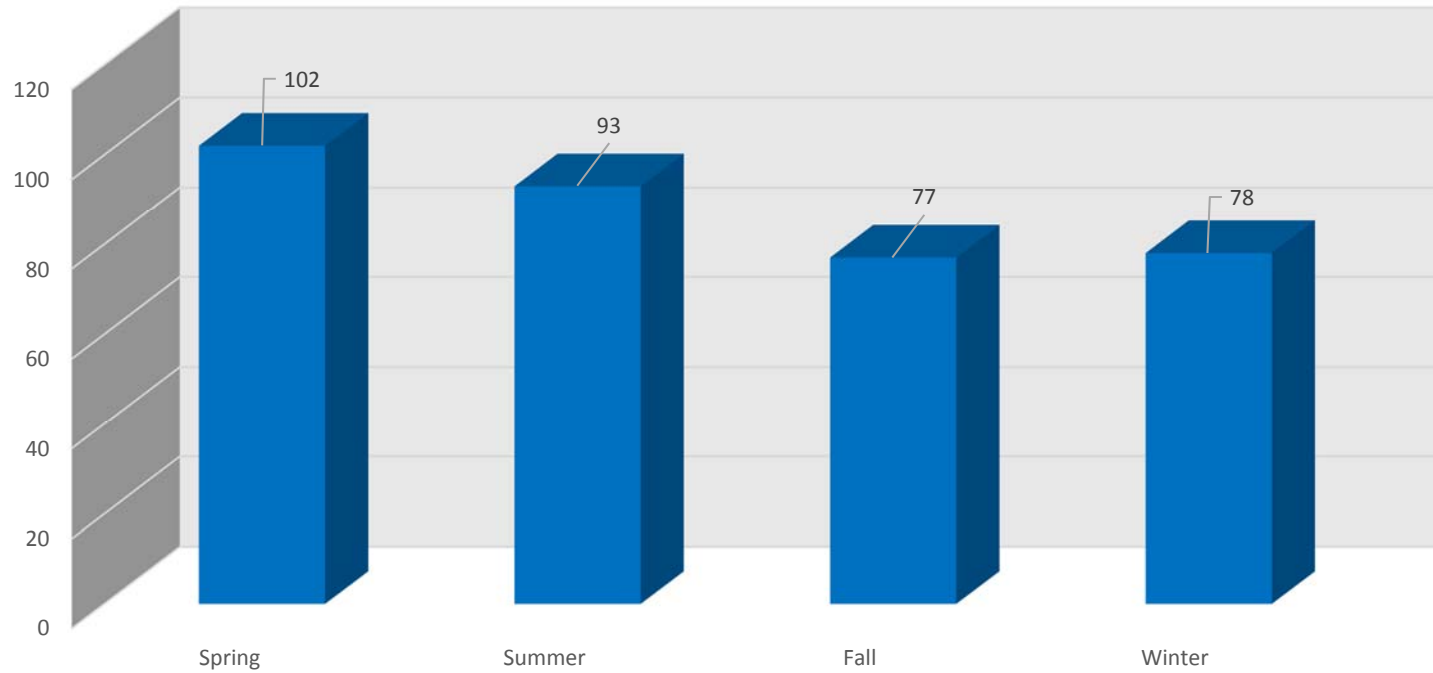

PRDRP Year 1 Total Bird Observations by Month (April 2017-March 2018)

PRDRP Year 1 Species Richness (n=135) By Month (April 2017-March 2018)

PRDRP Year 1 Total Bird Observations by Season (April 2017-March 2018)

PRDRP Year 1 Species Richness (n=135) by Season (April 2017-March 2018)

PRDRP Year 1 Total Bird Observations by Monitoring Station (April 2017-March 2018)

PRDRP Year 1 Species Richness by Monitoring Station (April 2017-March 2018)