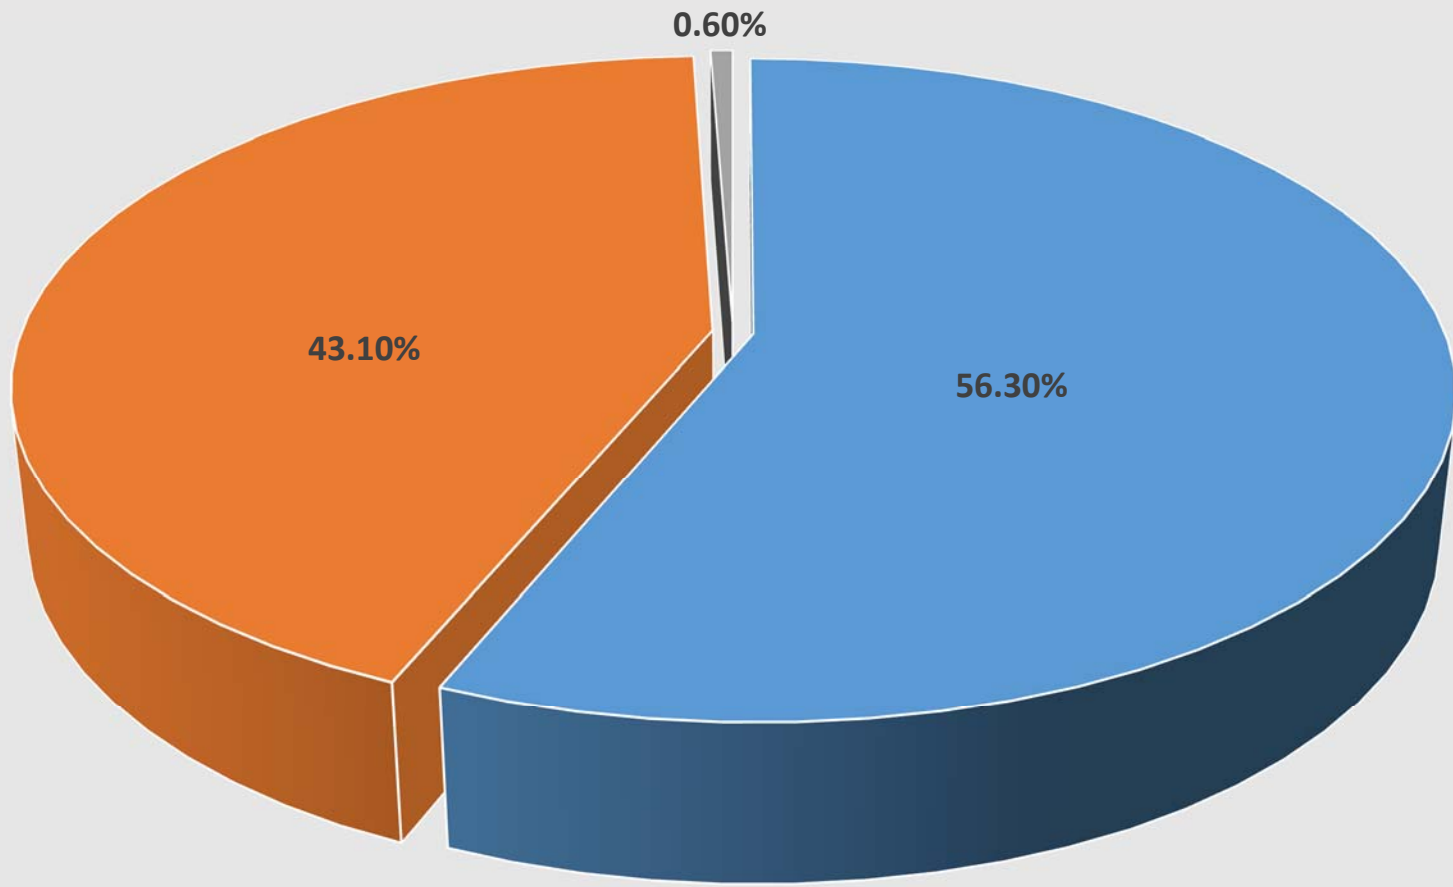

PRDRP Year 1 Total Bird Observations by Survey Period (April 2017-March 2018)

PRDRP Year 1 Bird Observations: Flying or Not-Flying (April 2017-March 2018)

■ Birds Flying

■ Birds Not Flying

PRDRP Year 1 Bird Observations by Flight Height (April 2017-March 2018)

■ On the Ground

■ 1-500 ft AGL

■ 500-3500 ft AGL

PRDRP Year 1 Bird Observations by Habitat Type (April 2017-March 2018)