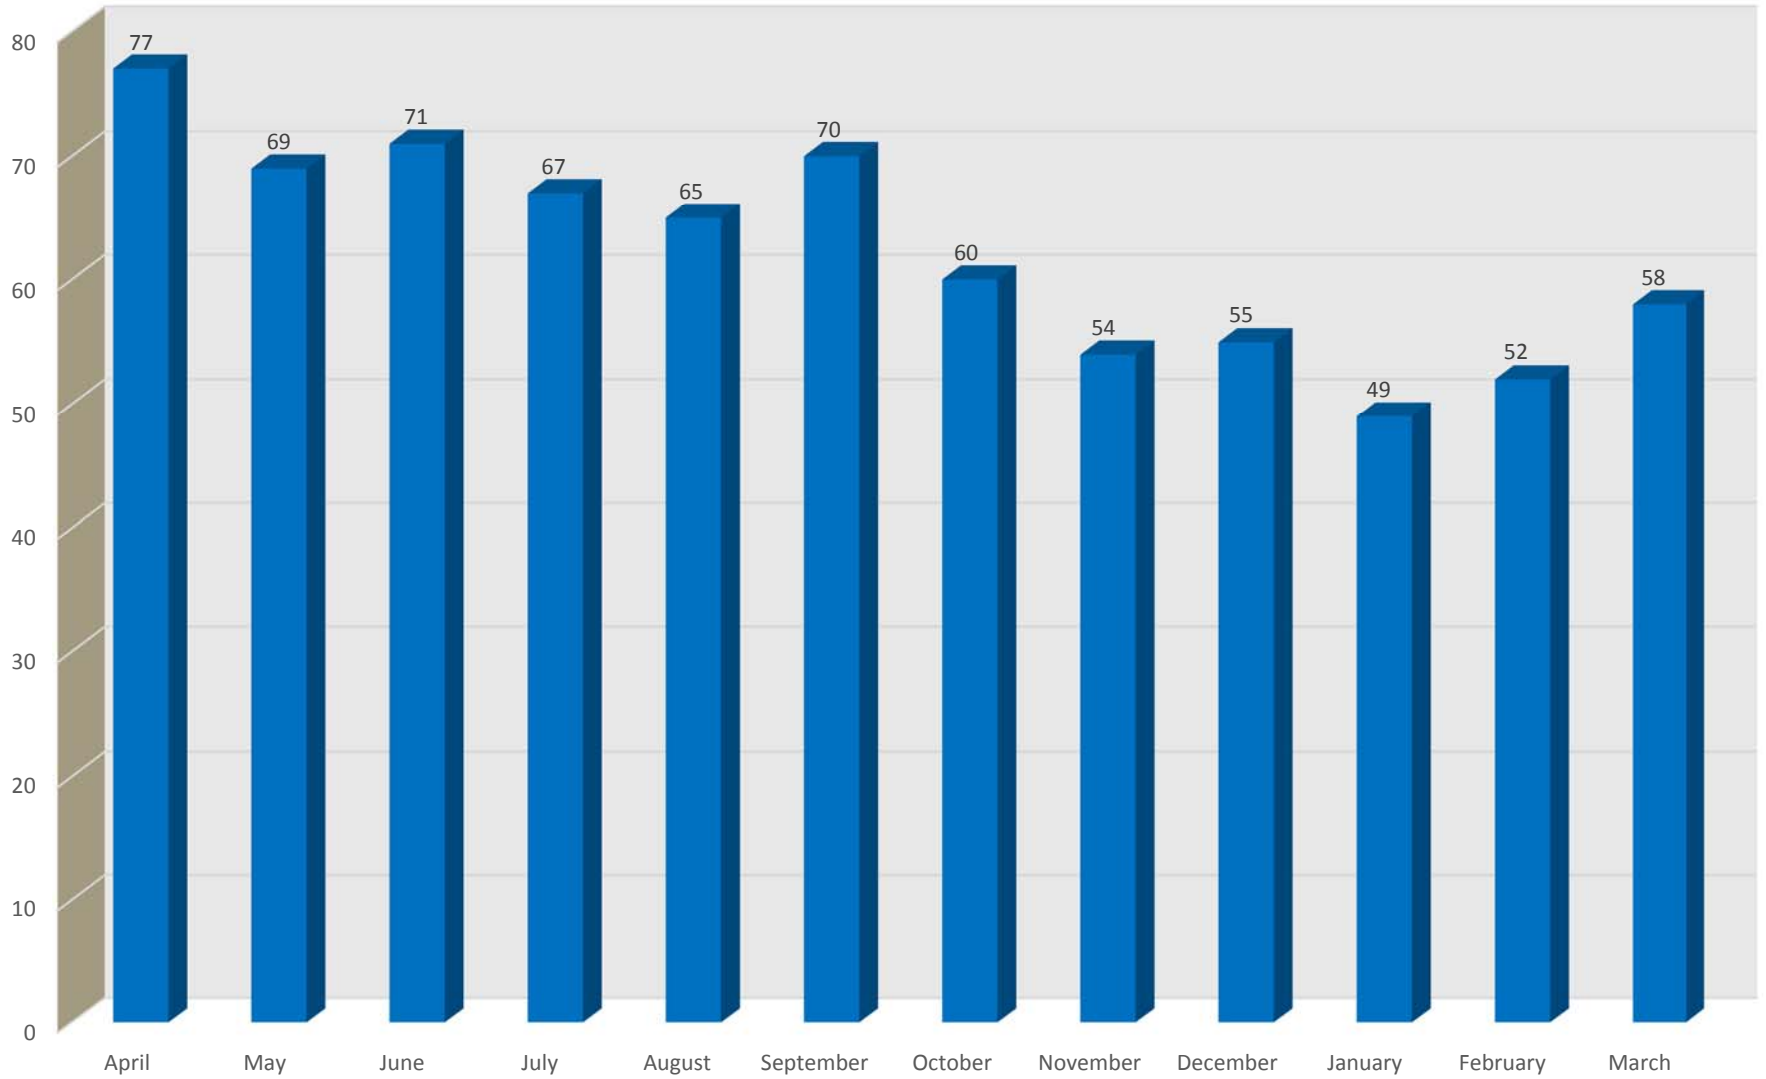

PRDRP Year 1 Total Bird Observations by Month (April 2017-March 2018)

PRDRP Year 1 Species Richness (n=135) By Month (April 2017-March 2018)

PRDRP Year 1 Total Bird Observations by Season (April 2017-March 2018)

PRDRP Year 1 Species Richness (n=135) by Season (April 2017-March 2018)

PRDRP Year 1 Total Bird Observations by Monitoring Station (April 2017-March 2018)

PRDRP Year 1 Species Richness by Monitoring Station (April 2017-March 2018)

PRDRP Year 1 Total Bird Observations by Survey Period (April 2017-March 2018)

PRDRP Year 1 Bird Observations: Flying or Not-Flying (April 2017-March 2018)

■ Birds Flying

■ Birds Not Flying

PRDRP Year 1 Bird Observations by Flight Height (April 2017-March 2018)

■ On the Ground

■ 1-500 ft AGL

■ 500-3500 ft AGL

PRDRP Year 1 Bird Observations by Habitat Type (April 2017-March 2018)