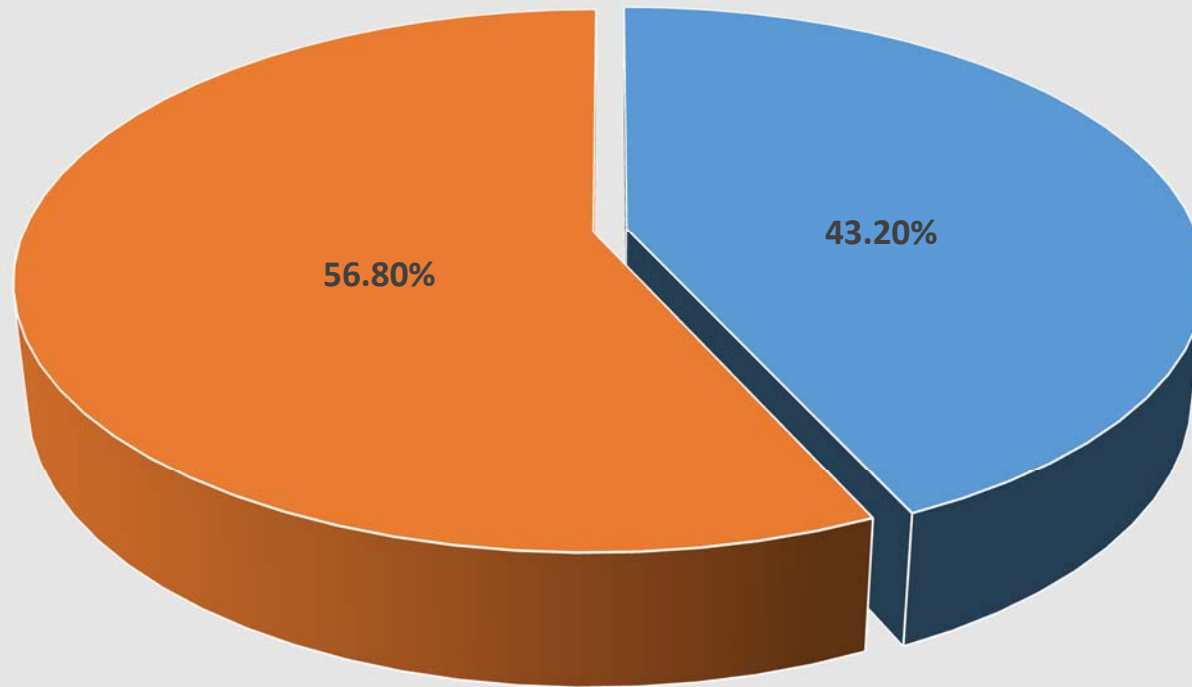

PRDRP Year 1 Species Richness (n=135) by Season (April 2017-March 2018)

PRDRP Year 1 Total Bird Observations by Monitoring Station (April 2017-March 2018)

PRDRP Year 1 Species Richness by Monitoring Station (April 2017-March 2018)

PRDRP Year 1 Total Bird Observations by Survey Period (April 2017-March 2018)

PRDRP Year 1 Bird Observations: Flying or Not-Flying (April 2017-March 2018)

■ Birds Flying

■ Birds Not Flying

PRDRP Year 1 Bird Observations by Flight Height (April 2017-March 2018)