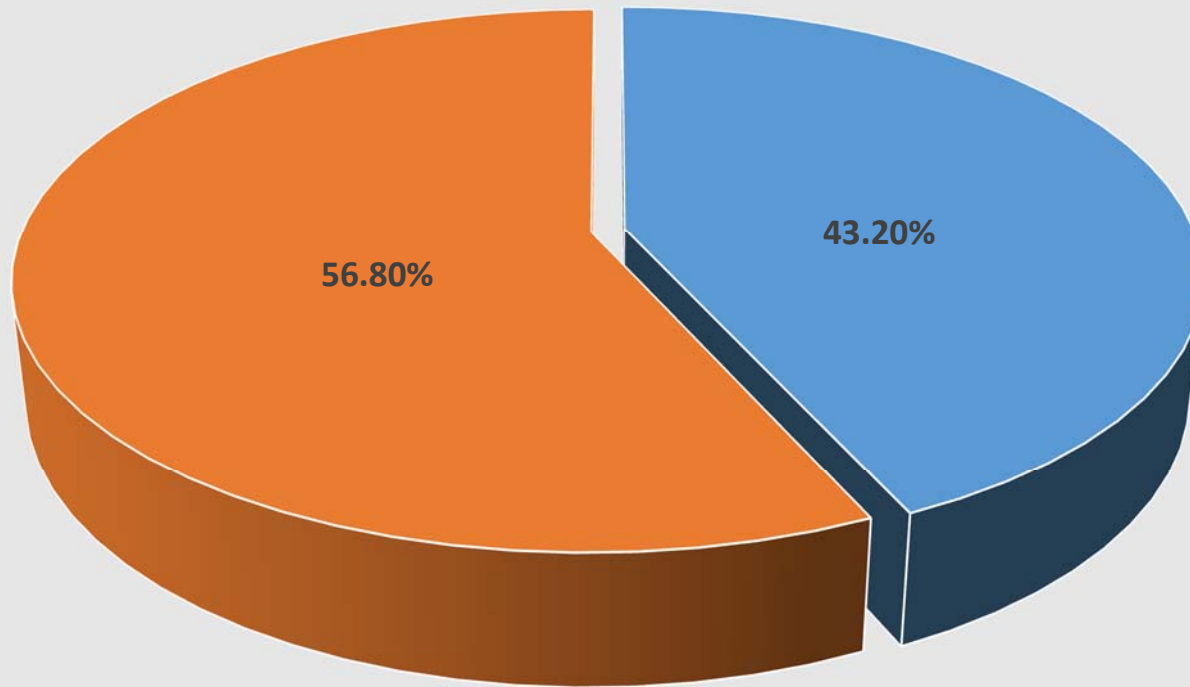

PRDRP Year 1 Species Richness (n=135) by Season (April 2017-March 2018)

PRDRP Year 1 Total Bird Observations by Monitoring Station (April 2017-March 2018)

PRDRP Year 1 Species Richness by Monitoring Station (April 2017-March 2018)

PRDRP Year 1 Total Bird Observations by Survey Period (April 2017-March 2018)

PRDRP Year 1 Bird Observations: Flying or Not-Flying (April 2017-March 2018)

■ Birds Flying

■ Birds Not Flying

PRDRP Year 1 Bird Observations by Flight Height (April 2017-March 2018)