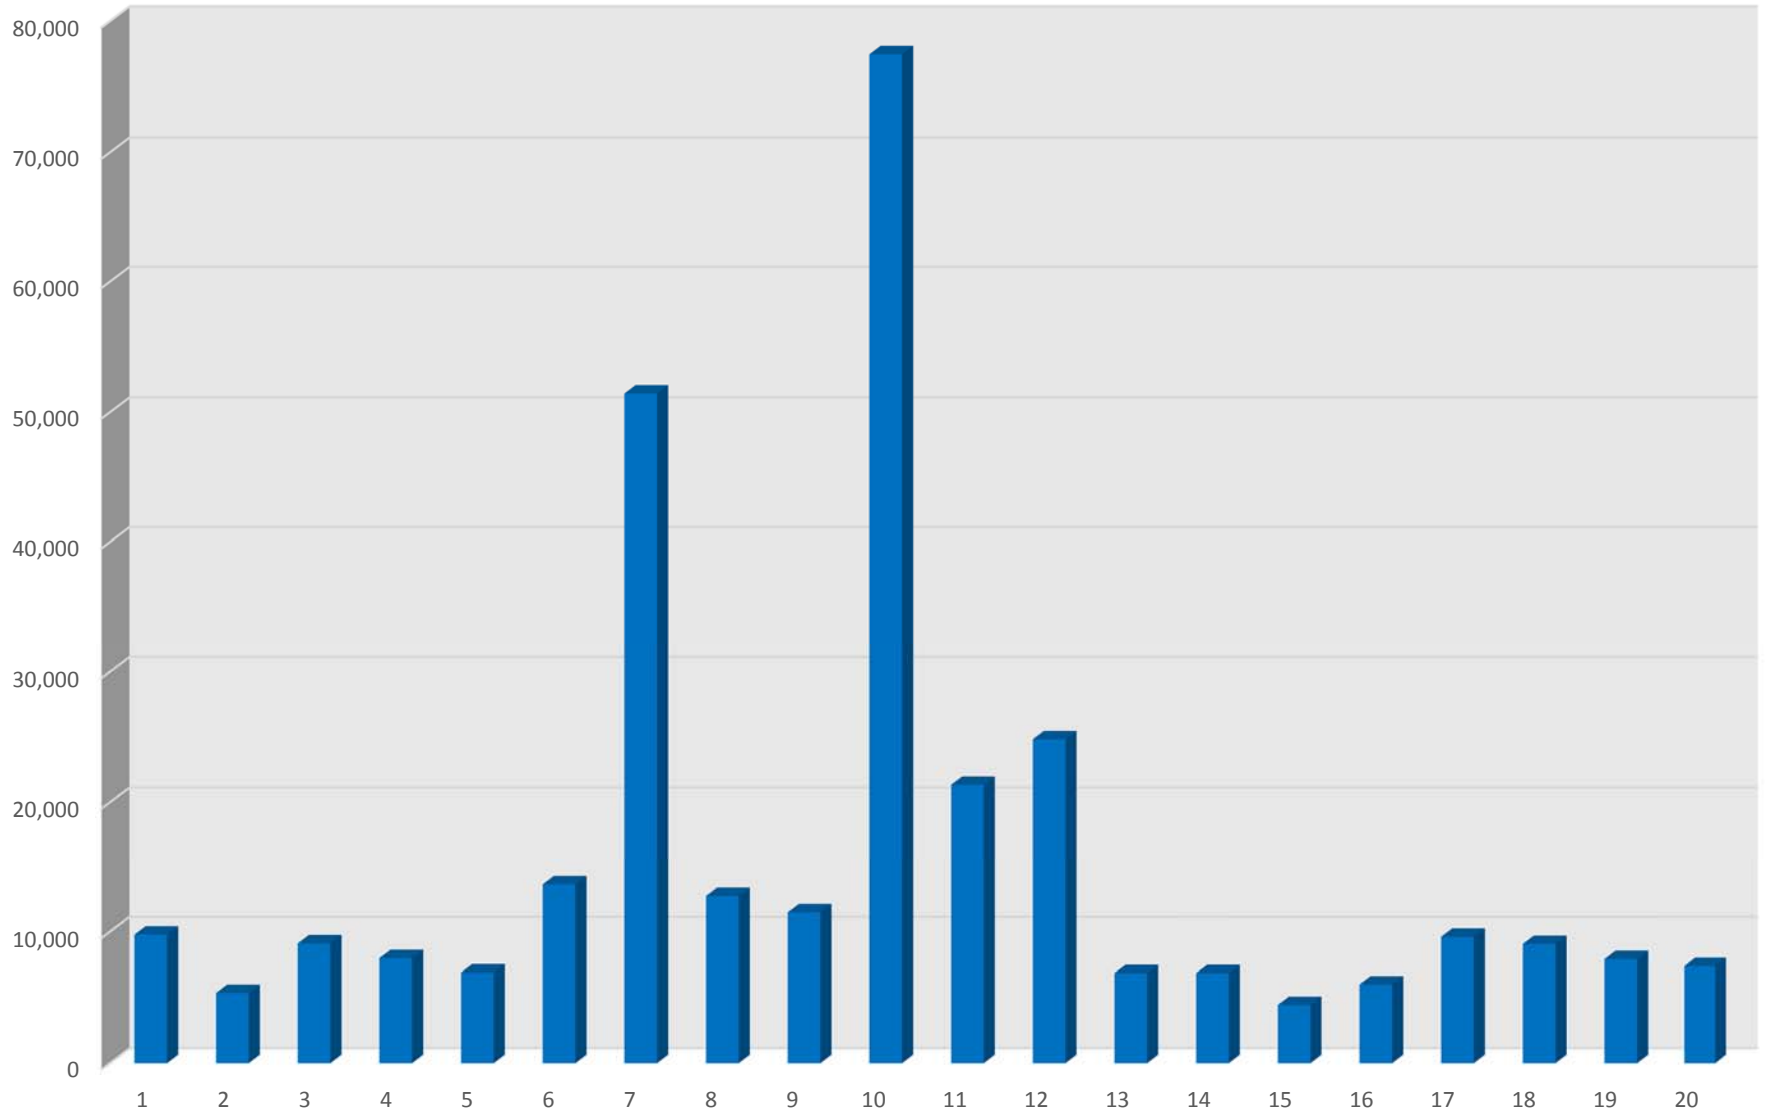

PRDRP Year 1 Total Bird Observations by Month (April 2017-March 2018)

PRDRP Year 1 Species Richness (n=135) By Month (April 2017-March 2018)

PRDRP Year 1 Total Bird Observations by Season (April 2017-March 2018)

PRDRP Year 1 Species Richness (n=135) by Season (April 2017-March 2018)

PRDRP Year 1 Total Bird Observations by Monitoring Station (April 2017-March 2018)

PRDRP Year 1 Species Richness by Monitoring Station (April 2017-March 2018)

PRDRP Year 1 Total Bird Observations by Survey Period (April 2017-March 2018)

PRDRP Year 1 Bird Observations: Flying or Not-Flying (April 2017-March 2018)

■ Birds Flying

■ Birds Not Flying

PRDRP Year 1 Bird Observations by Flight Height (April 2017-March 2018)

■ On the Ground

■ 1-500 ft AGL

■ 500-3500 ft AGL

PRDRP Year 1 Bird Observations by Habitat Type (April 2017-March 2018)