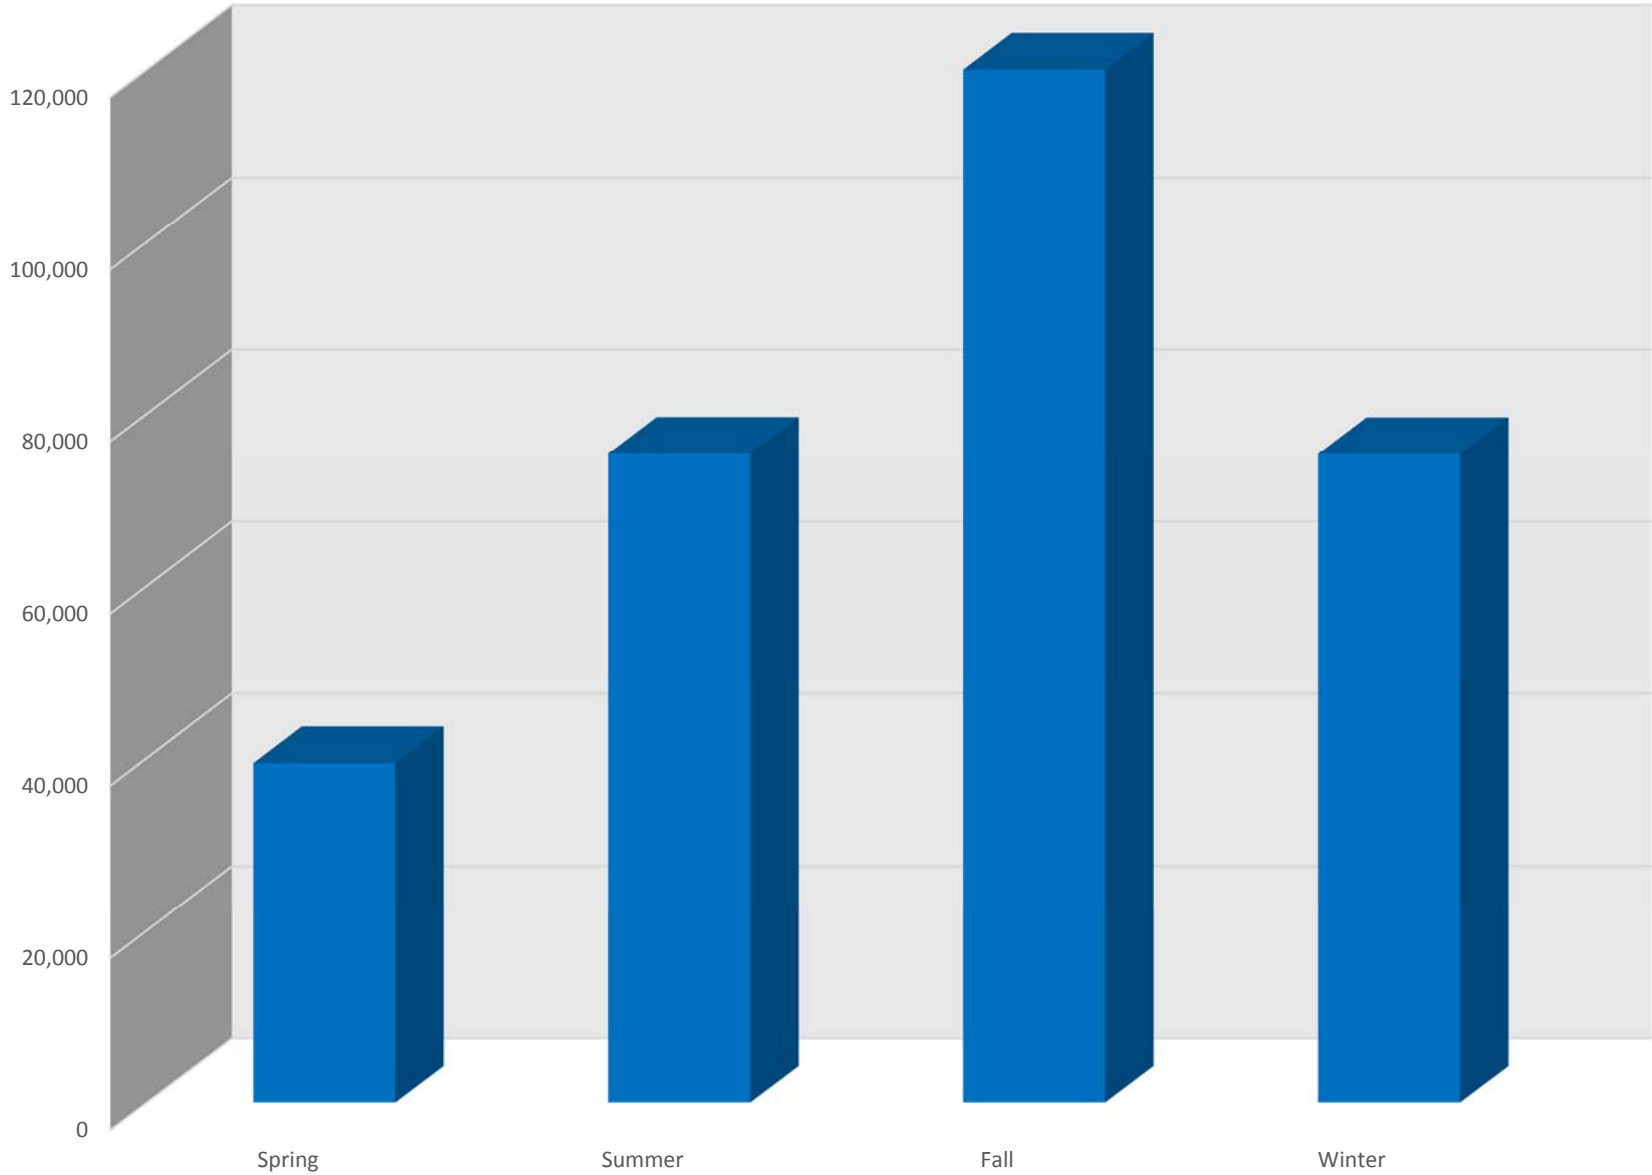

PRDRP Year 1 Total Bird Observations by Month (April 2017-March 2018)

PRDRP Year 1 Species Richness (n=135) By Month (April 2017-March 2018)

PRDRP Year 1 Total Bird Observations by Season (April 2017-March 2018)

PRDRP Year 1 Species Richness (n=135) by Season (April 2017-March 2018)

PRDRP Year 1 Total Bird Observations by Monitoring Station (April 2017-March 2018)

PRDRP Year 1 Species Richness by Monitoring Station (April 2017-March 2018)

PRDRP Year 1 Total Bird Observations by Survey Period (April 2017-March 2018)

PRDRP Year 1 Bird Observations: Flying or Not-Flying (April 2017-March 2018)

■ Birds Flying

■ Birds Not Flying

PRDRP Year 1 Bird Observations by Flight Height (April 2017-March 2018)

■ On the Ground

■ 1-500 ft AGL

■ 500-3500 ft AGL

PRDRP Year 1 Bird Observations by Habitat Type (April 2017-March 2018)