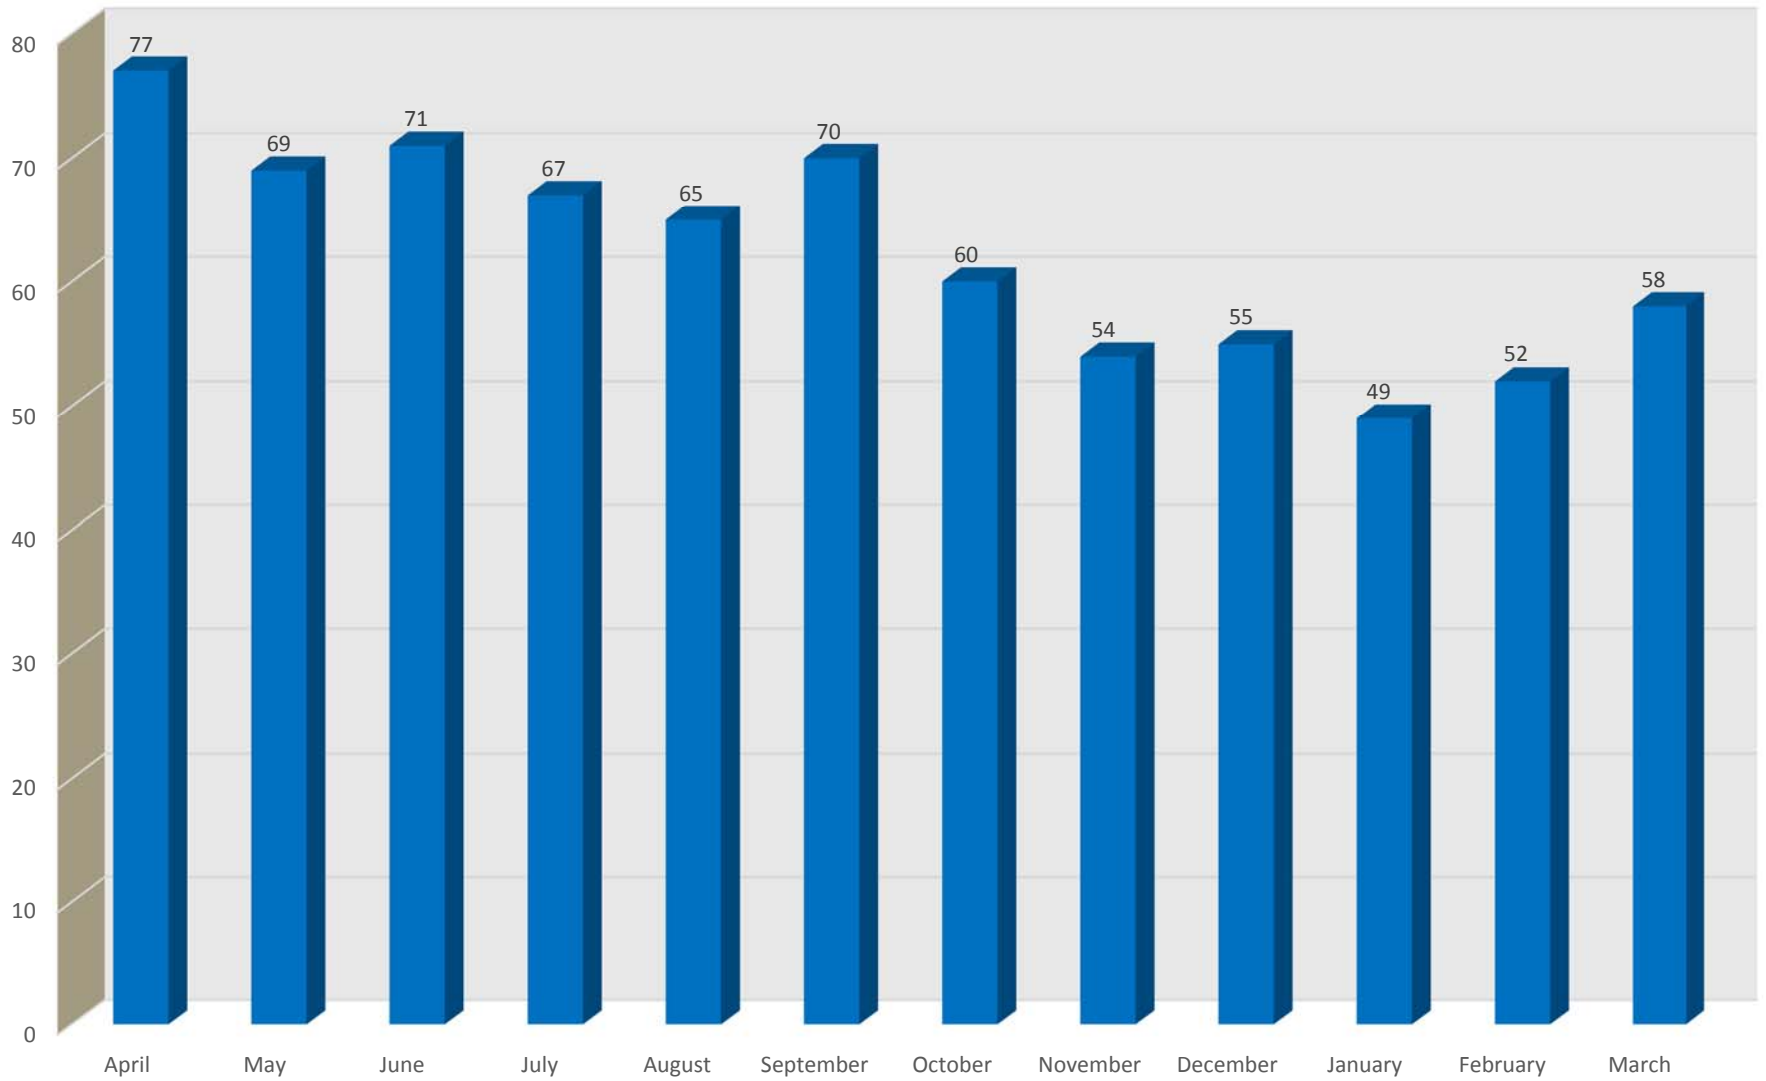

PRDRP Year 1 Total Bird Observations by Month (April 2017-March 2018)

PRDRP Year 1 Species Richness (n=135) By Month (April 2017-March 2018)

PRDRP Year 1 Total Bird Observations by Season (April 2017-March 2018)

PRDRP Year 1 Species Richness (n=135) by Season (April 2017-March 2018)

PRDRP Year 1 Total Bird Observations by Monitoring Station (April 2017-March 2018)

PRDRP Year 1 Species Richness by Monitoring Station (April 2017-March 2018)

PRDRP Year 1 Total Bird Observations by Survey Period (April 2017-March 2018)

PRDRP Year 1 Bird Observations: Flying or Not-Flying (April 2017-March 2018)

■ Birds Flying

■ Birds Not Flying

PRDRP Year 1 Bird Observations by Flight Height (April 2017-March 2018)

■ On the Ground

■ 1-500 ft AGL

■ 500-3500 ft AGL

PRDRP Year 1 Bird Observations by Habitat Type (April 2017-March 2018)