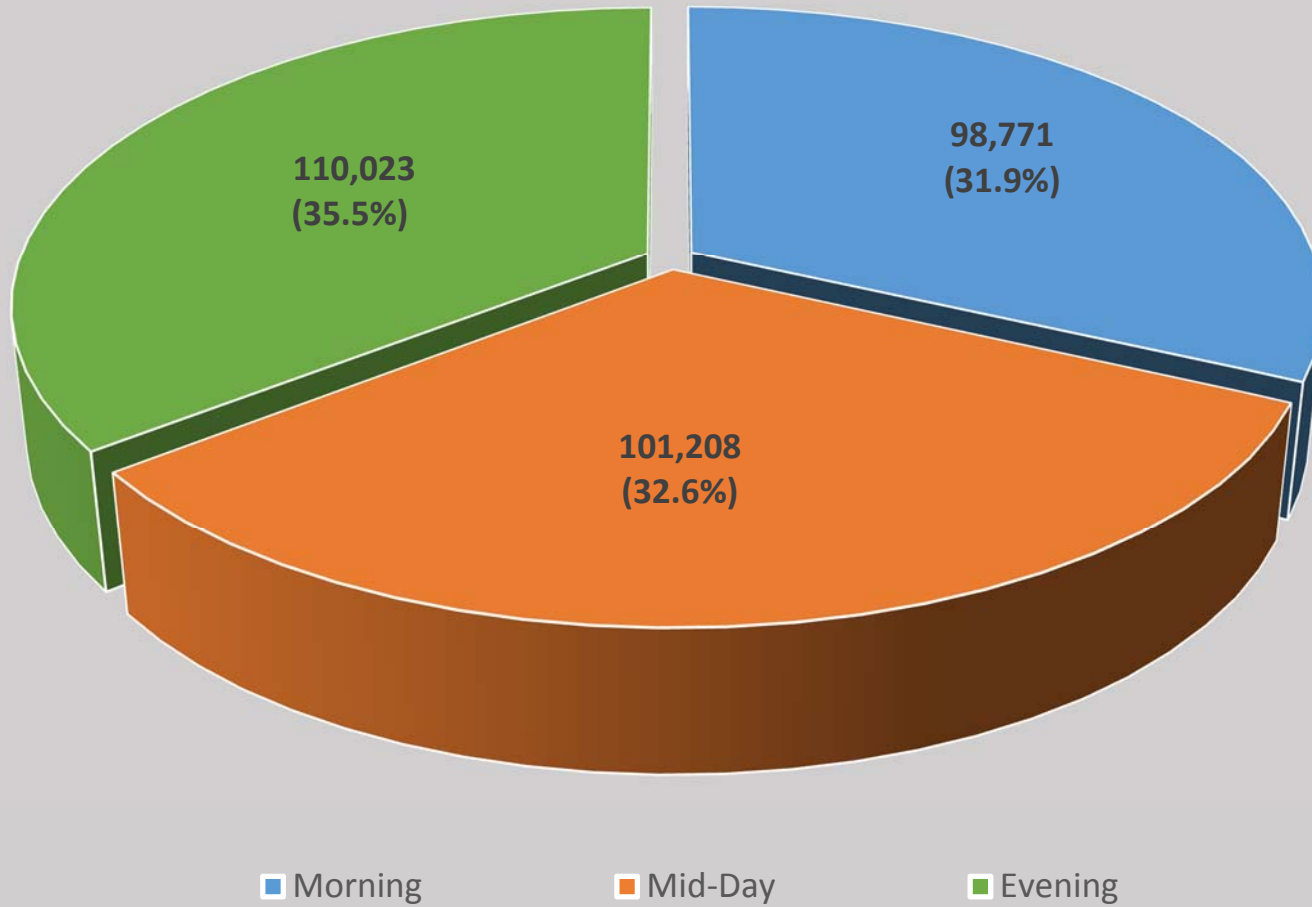

PRDRP Year 1 Total Bird Observations by Month (April 2017-March 2018)

PRDRP Year 1 Species Richness (n=135) By Month (April 2017-March 2018)

PRDRP Year 1 Total Bird Observations by Season (April 2017-March 2018)

PRDRP Year 1 Species Richness (n=135) by Season (April 2017-March 2018)

PRDRP Year 1 Total Bird Observations by Monitoring Station (April 2017-March 2018)

PRDRP Year 1 Species Richness by Monitoring Station (April 2017-March 2018)

PRDRP Year 1 Total Bird Observations by Survey Period (April 2017-March 2018)

PRDRP Year 1 Bird Observations: Flying or Not-Flying (April 2017-March 2018)

■ Birds Flying

■ Birds Not Flying

PRDRP Year 1 Bird Observations by Flight Height (April 2017-March 2018)

■ On the Ground

■ 1-500 ft AGL

■ 500-3500 ft AGL

PRDRP Year 1 Bird Observations by Habitat Type (April 2017-March 2018)