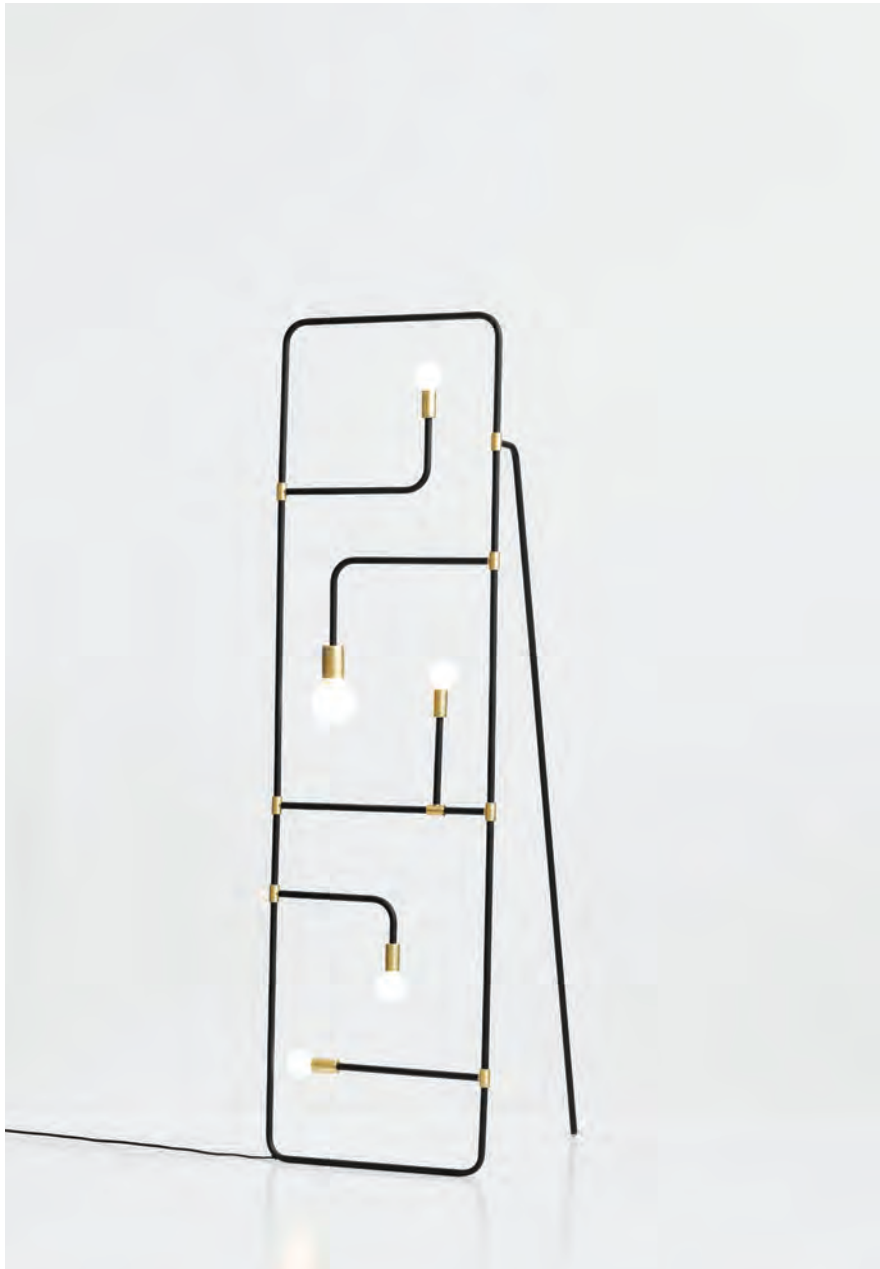

FRANK GEHRY

SURFACE

ISSUE 123
NOVEMBER 2015

AMERICAN INFLUENCE

\$15 USD
7 2527401533 7
11>

17

17

The Beaubien lamp from Lambert & Fils is made of matte black powder-coated steel and aluminum and natural brass. The piece comes with special hardware so the lamp can be configured as a floor, suspension, or wall lamp.