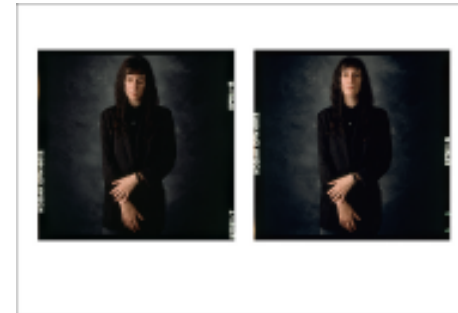

32. *Patti Smith Diptych - Full*
Giclée
18 x 30 inches
$3,500