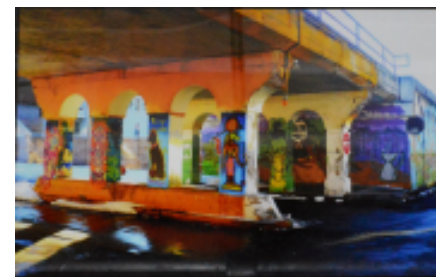

36. *Chicago Rainbow Underpass*
Giclée
15 x 20 inches
$1,500