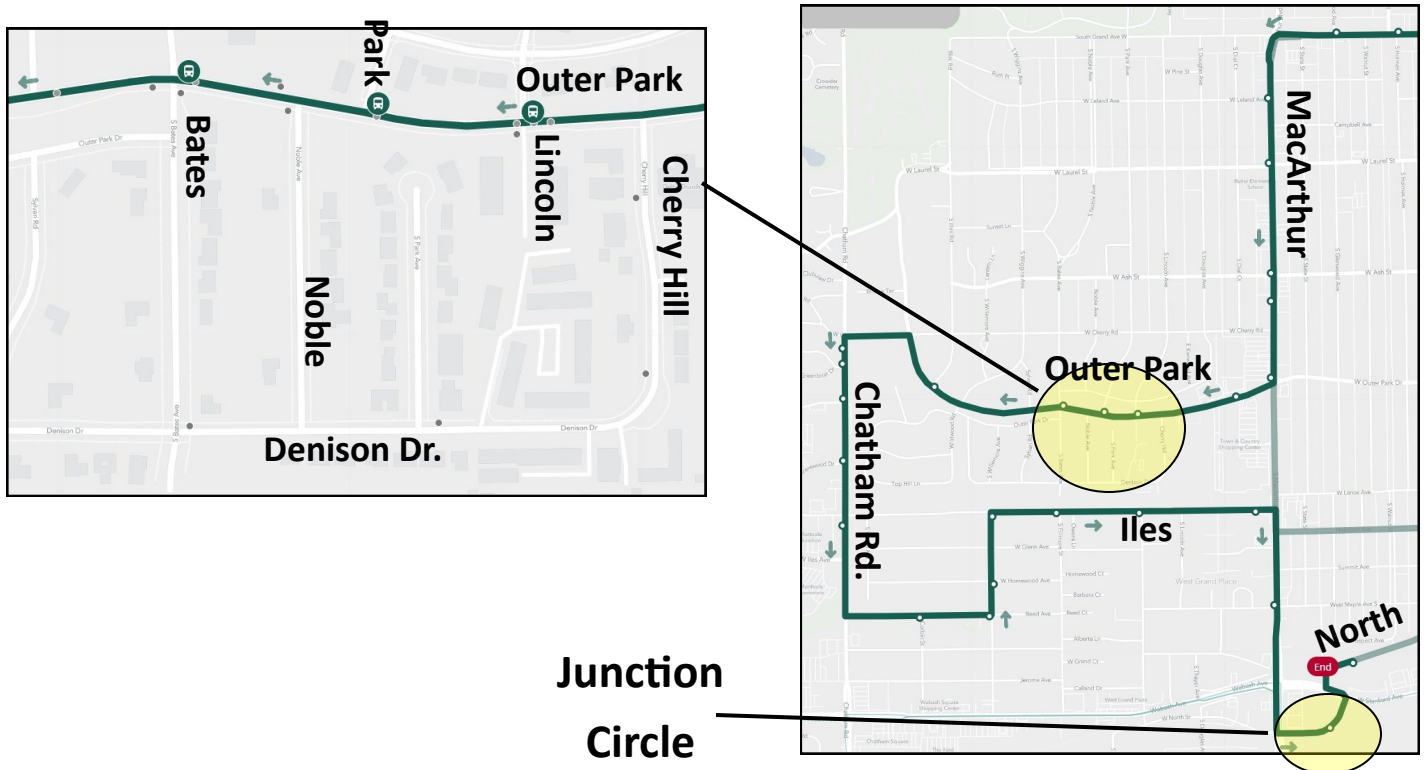

## Route 8 CHANGES

Rt. 8 will no longer enter the neighborhood off of Outer Park Drive on Cherry Hills, Denison and Bates. Passengers can still catch this bus on the north side of Outer Park at stops at Lincoln, Park and Bates.

The Rt. 8 bus will now also pass through Junction Circle as a stop. However, it is not a timecheck, so the bus will not wait there. It will stop to pick up and drop off ONLY before continuing on to North Street. That stop time will be near the top and bottom of the hour between the other regular Junction Circle routes' transfer times.