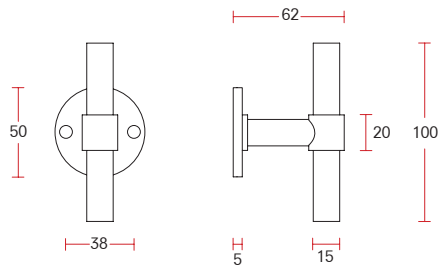

Knob fixed on rose | Knopf auf Rosette - 15 MM

Code: 761200

Foto code: 761200 **SS**

Surface finishes | Oberflächen Ausführungen
SS B W

Satin stainless steel | Edelstahl satiniert

Knob fixed on rose | Knopf auf Rosette - 20 MM