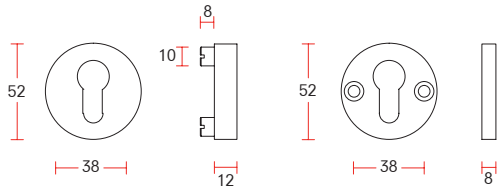

Security escutcheon | Sicherheitsausserosette

Code: 760700

Surface finishes | Oberflächen Ausführungen
SS B W

Foto code: 760700 SS

Satin stainless steel | Edelstahl satiniert

Security escutcheon +CP | Sicherheitsausserosette + KZS