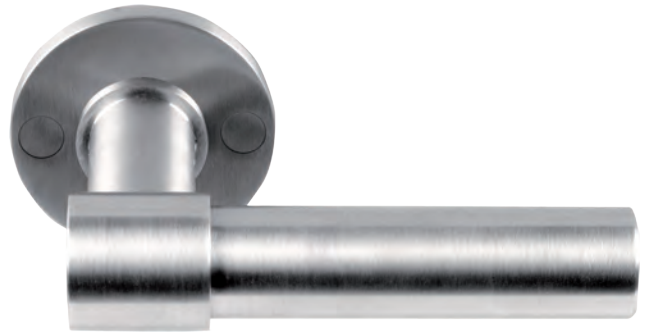

Sprung lever handle on rose | Drücker auf Rosette mit Hochhaltefeder - 20 MM