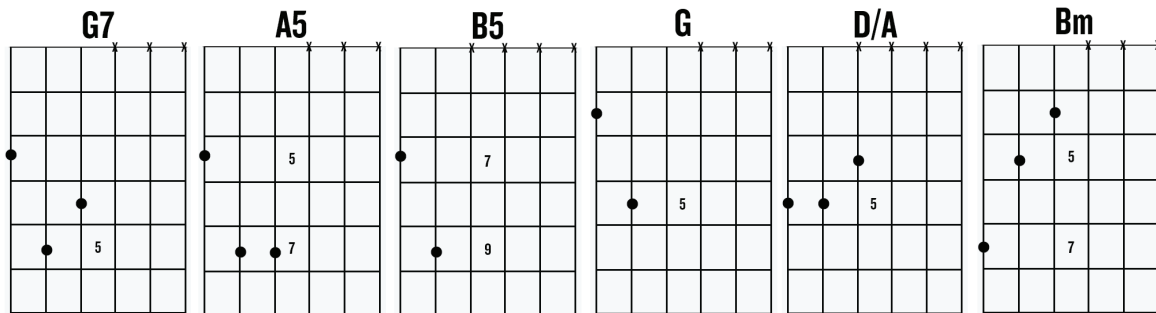

HOLD ME TOGETHER

Dave Wilton & Asher Seevinck (Loud Harp)

Note: We hardly ever play the 3 in any chords...

G7

I cry out to the one

G7

The one that holds me

A5

Holds me together

B5

G

Hold me together. (x2)

D/A

Bm

G

When the world crumbles down - You hold me together

When my heart is giving out - You hold me together

When I'm tired and alone - You hold me together

When I've lost all I own - You hold me together

When I stumble and I fall - You hold me together

When I run, If I crawl - You hold me together