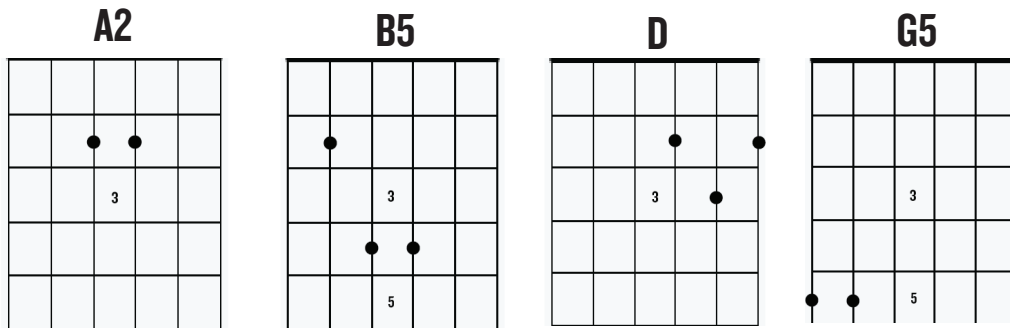

YOUR LOVE NEVER RUNS OUT

Dave Wilton & Asher Seevinck (Loud Harp)

Drop D, Capo 4

Note: We hardly ever play the 3 in any chords...

Intro: A2 - B5 - D

G5 D
All I know is
G5 D
All I have is
G5 D A2 D
All I know is you

A2 B5
You're good, so good
D
Your love never runs out ,Your love never runs

All my hope is
All my trust is
All my hope is in you

(with chorus chords)

All I know is, all I have is, all I know is you...
All my hope is, all my trust is, all my hope is in you...