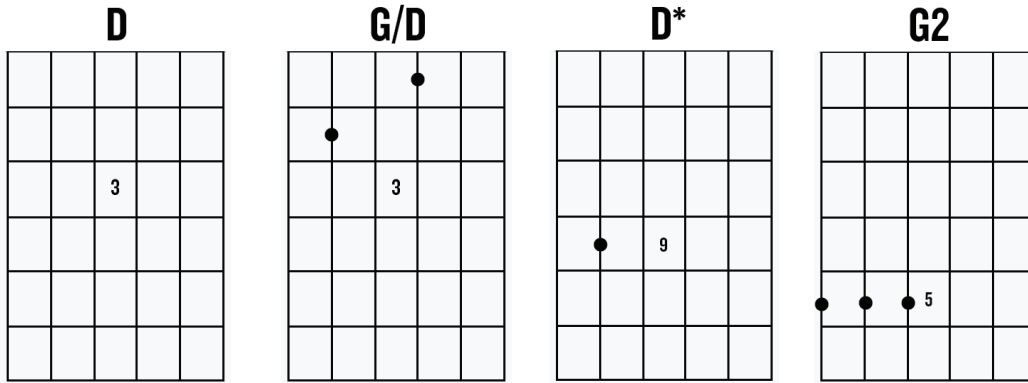

ALWAYS WITH YOU

Dave Wilton & Asher Seevinck (Loud Harp)

Open D Tuning (D-A-D-F#-A-D)

Note: We hardly ever play the 3 in any chords...

D G/D
Hush my dear
 D* G2 D
Do not fear what may come or what will go
 G/D D* G2
Take it slow & you'll know I am with you...

D G/D D* G2
Always

Hush my love
Do not fear what may come or what will go
Take it slow & you'll know I am with you...