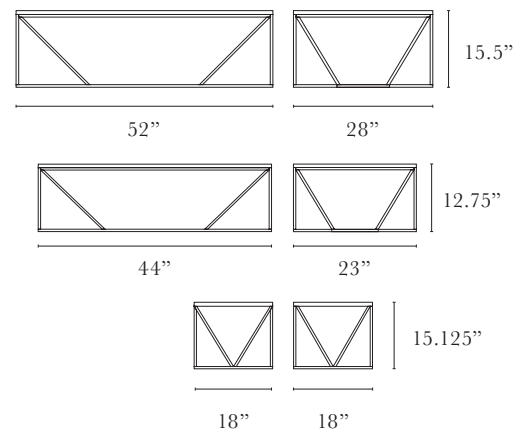

52" L x 28" W x 15 1/2" H (*pictured*)

44" L x 23" W x 12 3/4" H

A geometric metal base and rich stone or wood tabletop form the unique Dusk Coffee Table. The octagon-meets-rectangle shape transforms when viewed from different angles. The Dusk Coffee Table was featured in the May, 2016 issue of Elle Decor as one of their 'Top 10 Cocktail Tables'. Now available in two sizes.