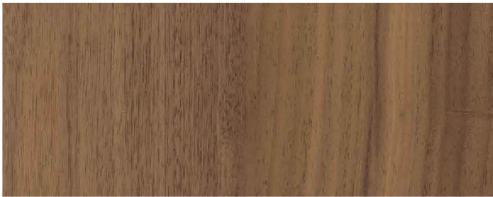

**DUSK
COFFEE TABLE**

Tabletop Options:

- grey travertine
- white venato marble
- nero durata marble
- walnut (*pictured*)
- salvaged wood

Base Options:

- brushed solid brass
- blackened steel (*pictured*)

52" L x 28" W x 15 1/2" H (*pictured*)

44" L x 23" W x 12 3/4" H

A geometric metal base and rich stone or wood tabletop form the unique Dusk Coffee Table. The octagon-meets-rectangle shape transforms when viewed from different angles. The Dusk Coffee Table was featured in the May, 2016 issue of Elle Decor as one of their 'Top 10 Cocktail Tables'. Now available in two sizes.

FINISHES

white venato marble

nero durata marble

grey travertine

cinnamon ash

white oak

brushed-brass

blackened-steel