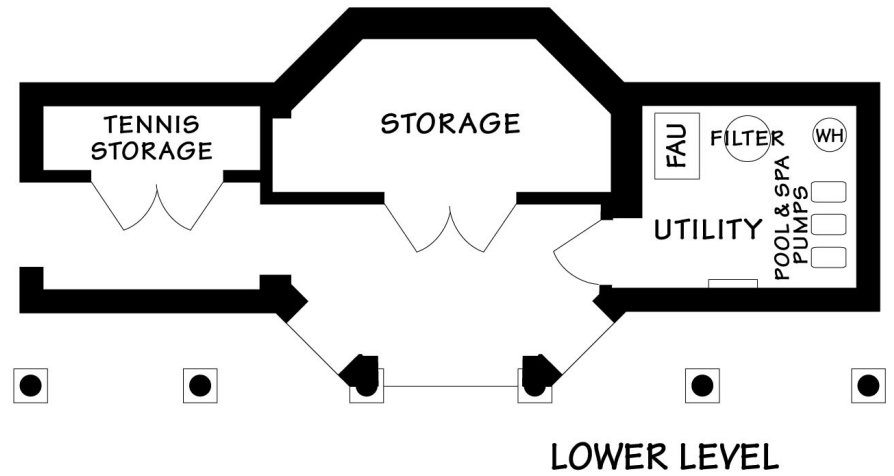

818 HOT SPRINGS ROAD
 Residence ±10029 Square Feet
 Garage ±763 Square Feet

Scale: 5 ft. 10 ft. 15 ft. 20 ft. 25 ft.

This information is compiled from sources deemed reliable but accuracy is not guaranteed.
 David Heidelberg • Design & Graphics • 805-965-4857 • Santa Barbara

818 HOT SPRINGS ROAD
Cabana ± 502 Square Feet

Scale: 5 feet 10 feet 15 feet
This information is compiled from sources deemed reliable but accuracy is not guaranteed.
David Heidelberg • Design & Graphics • 805.965.4857 • Santa Barbara

BASEMENT

818 HOT SPRINGS ROAD
Basement ± 2334 Square Feet

Scale: 5 ft. 10 ft. 15 ft. 20 ft. 25 ft.
This information is compiled from sources deemed reliable but accuracy is not guaranteed.
David Heidelberg • Design & Graphics • 805.965.4857 • Santa Barbara