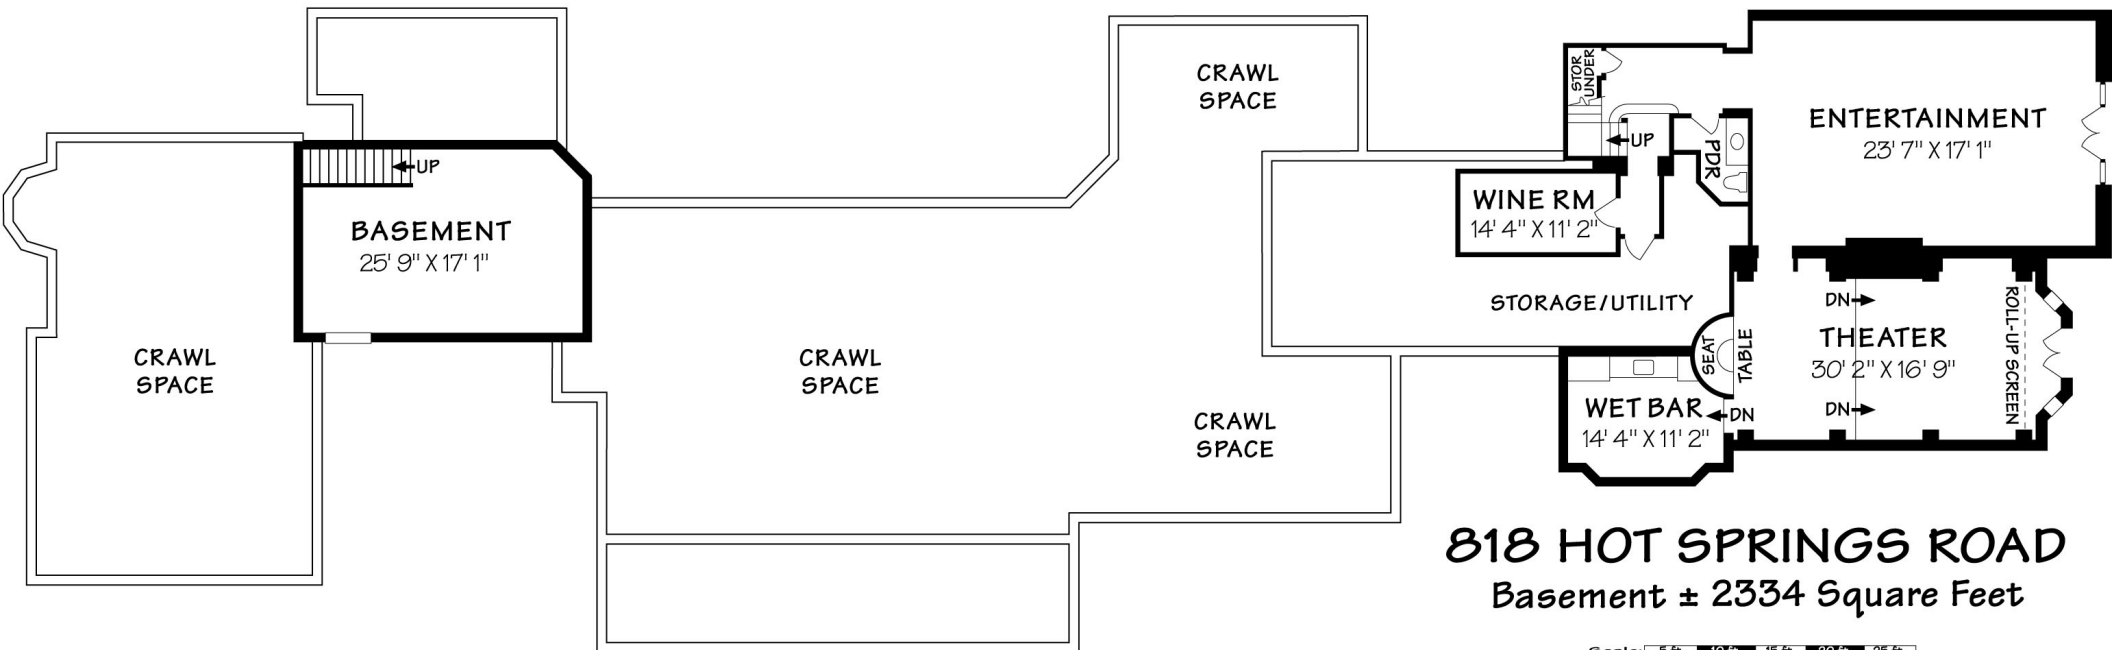

818 HOT SPRINGS ROAD
 Residence ±10029 Square Feet
 Garage ±763 Square Feet

Scale: 5 ft. 10 ft. 15 ft. 20 ft. 25 ft.

This information is compiled from sources deemed reliable but accuracy is not guaranteed.
 David Heidelberg • Design & Graphics • 805-965-4857 • Santa Barbara

818 HOT SPRINGS ROAD
Cabana ± 502 Square Feet

Scale: 5 feet 10 feet 15 feet
This information is compiled from sources deemed reliable but accuracy is not guaranteed.
David Heidelberg • Design & Graphics • 805.965.4857 • Santa Barbara

BASEMENT

818 HOT SPRINGS ROAD
Basement ± 2334 Square Feet

Scale: 5 ft. 10 ft. 15 ft. 20 ft. 25 ft.
This information is compiled from sources deemed reliable but accuracy is not guaranteed.
David Heidelberg • Design & Graphics • 805.965.4857 • Santa Barbara