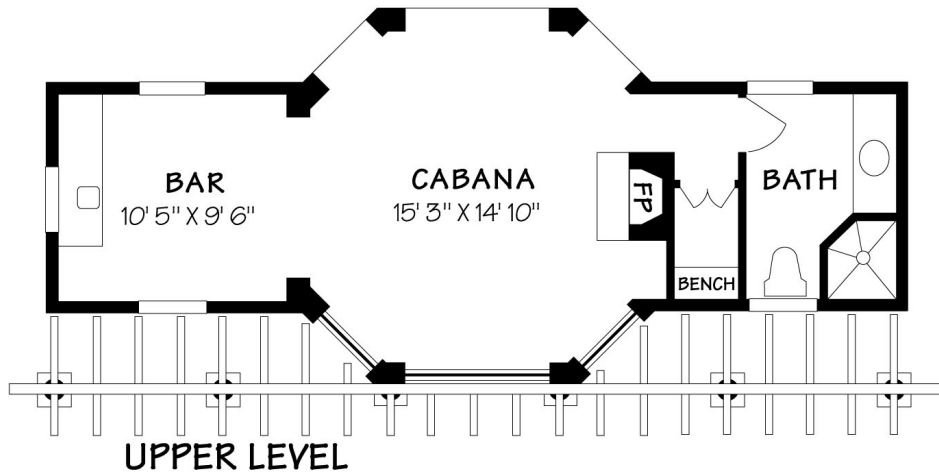

818 HOT SPRINGS ROAD
 Residence ±10029 Square Feet
 Garage ±763 Square Feet

Scale: 5 ft. 10 ft. 15 ft. 20 ft. 25 ft.

This information is compiled from sources deemed reliable but accuracy is not guaranteed.
 David Heidelberg • Design & Graphics • 805-965-4857 • Santa Barbara

818 HOT SPRINGS ROAD
Cabana ± 502 Square Feet

Scale: 5 feet 10 feet 15 feet
This information is compiled from sources deemed reliable but accuracy is not guaranteed.
David Heidelberg • Design & Graphics • 805.965.4857 • Santa Barbara

BASEMENT

818 HOT SPRINGS ROAD
Basement ± 2334 Square Feet

Scale: 5 ft. 10 ft. 15 ft. 20 ft. 25 ft.
This information is compiled from sources deemed reliable but accuracy is not guaranteed.
David Heidelberg • Design & Graphics • 805.965.4857 • Santa Barbara