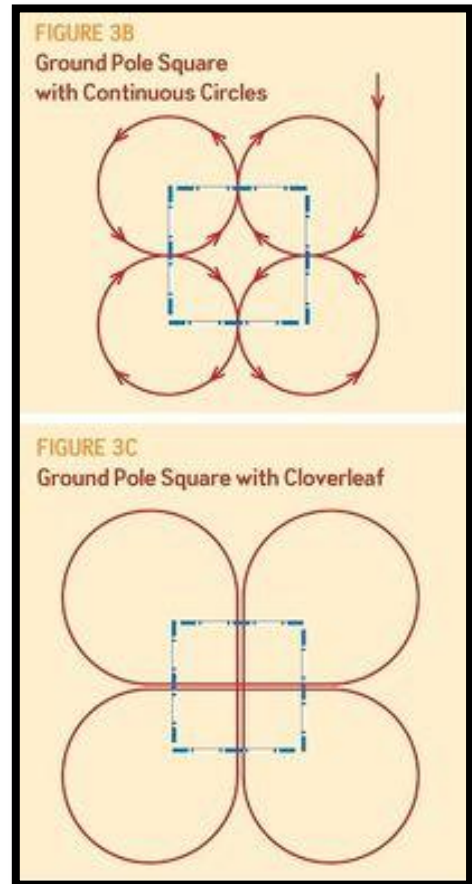

Two Spruce Farm presents

Grids Patterns and Stuff (GPS clinic)

Fun gymnastics for you and your horse

Improve your:
Rhythm, Timing, Pace, Transitions

2017 Dates

Saturday, April 29

10 AM – 12:30 PM

Sunday, May 21

10 AM – 12:30 PM

Clinic dates may change due to conflicts or weather

LIMITED RIDERS PER CLINIC

Cost: $85/clinic

Find your stride...

Call Jody for more dates OR to set up a private session OR to join a Trail Obstacle Clinic!

ALL LEVELS AND DISCIPLINES WELCOME

Location: Two Spruce Farm – 3714 West County Rd 2, Berthoud, CO 80513

Pre-Registration required - contact Jody at **720-201-4363**

jodymarken@hotmail.com

www.twosprucefarm.com