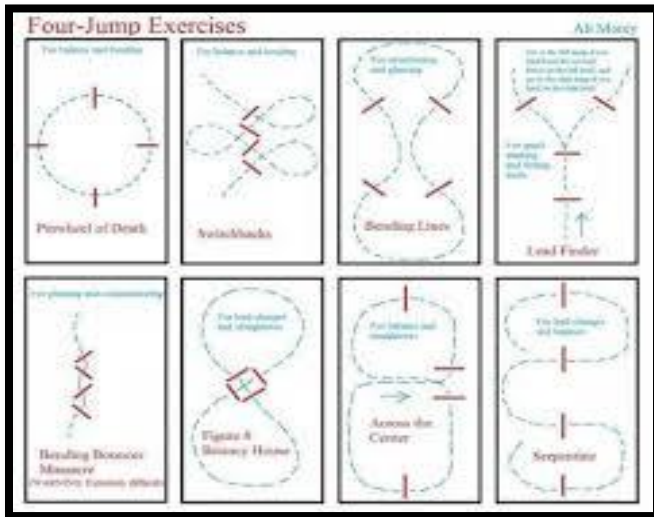

# Grids Patterns and Stuff (GPS clinic)

Fun gymnastics for you and your horse

Improve your:  
Rhythm, Timing, Pace, Transitions

2017 Dates

Saturday, April 29

10 AM – 12:30 PM

Sunday, May 21

10 AM – 12:30 PM