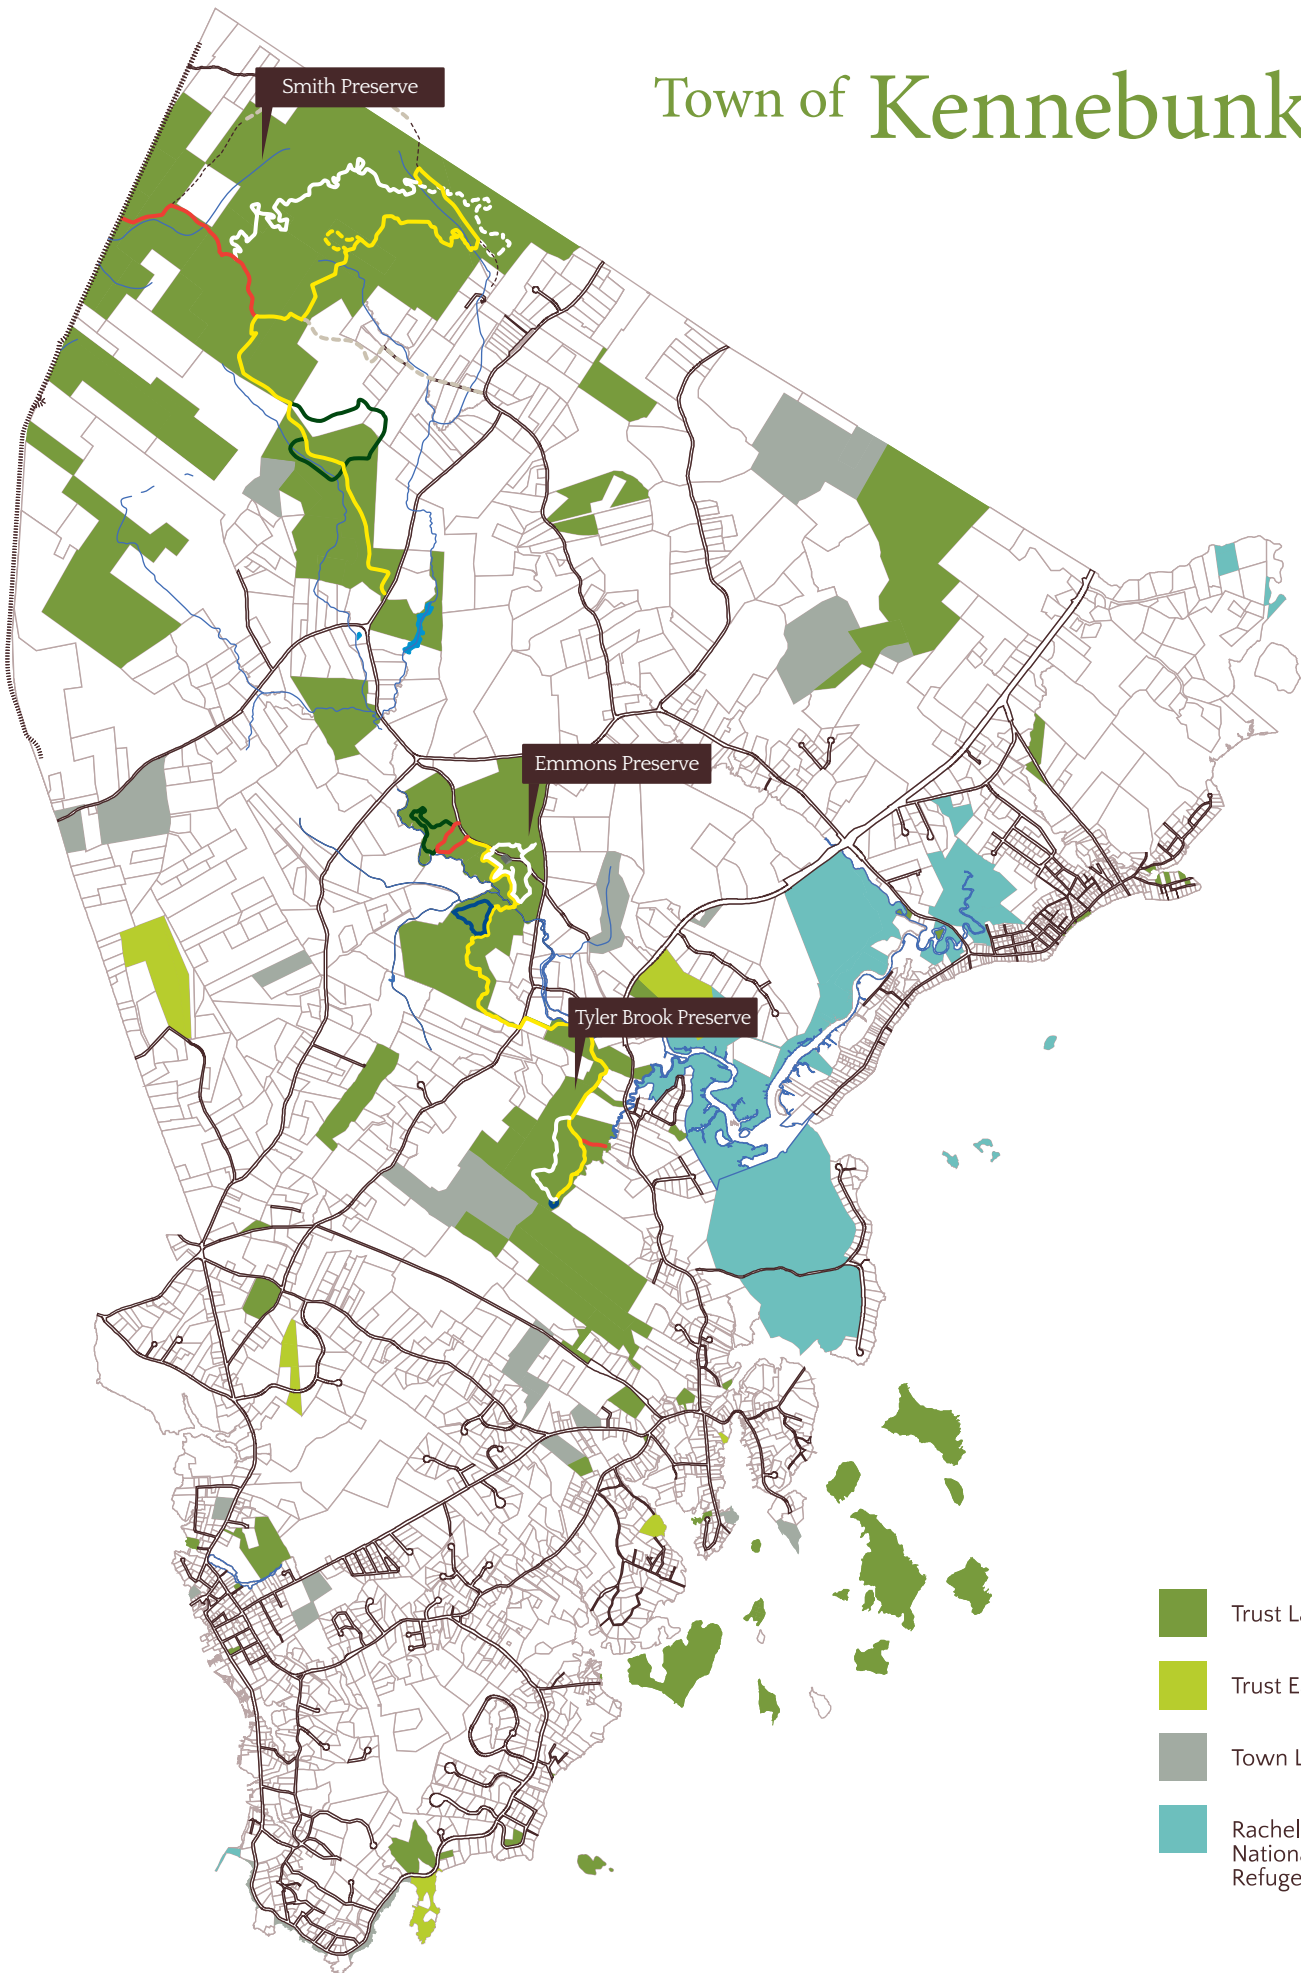

# Town of Kennebunkport

Smith Preserve

Emmons Preserve

Tyler Brook Preserve

- Trust Lands
- Trust Easements
- Town Lands
- Rachel Carson National Wildlife Refuge