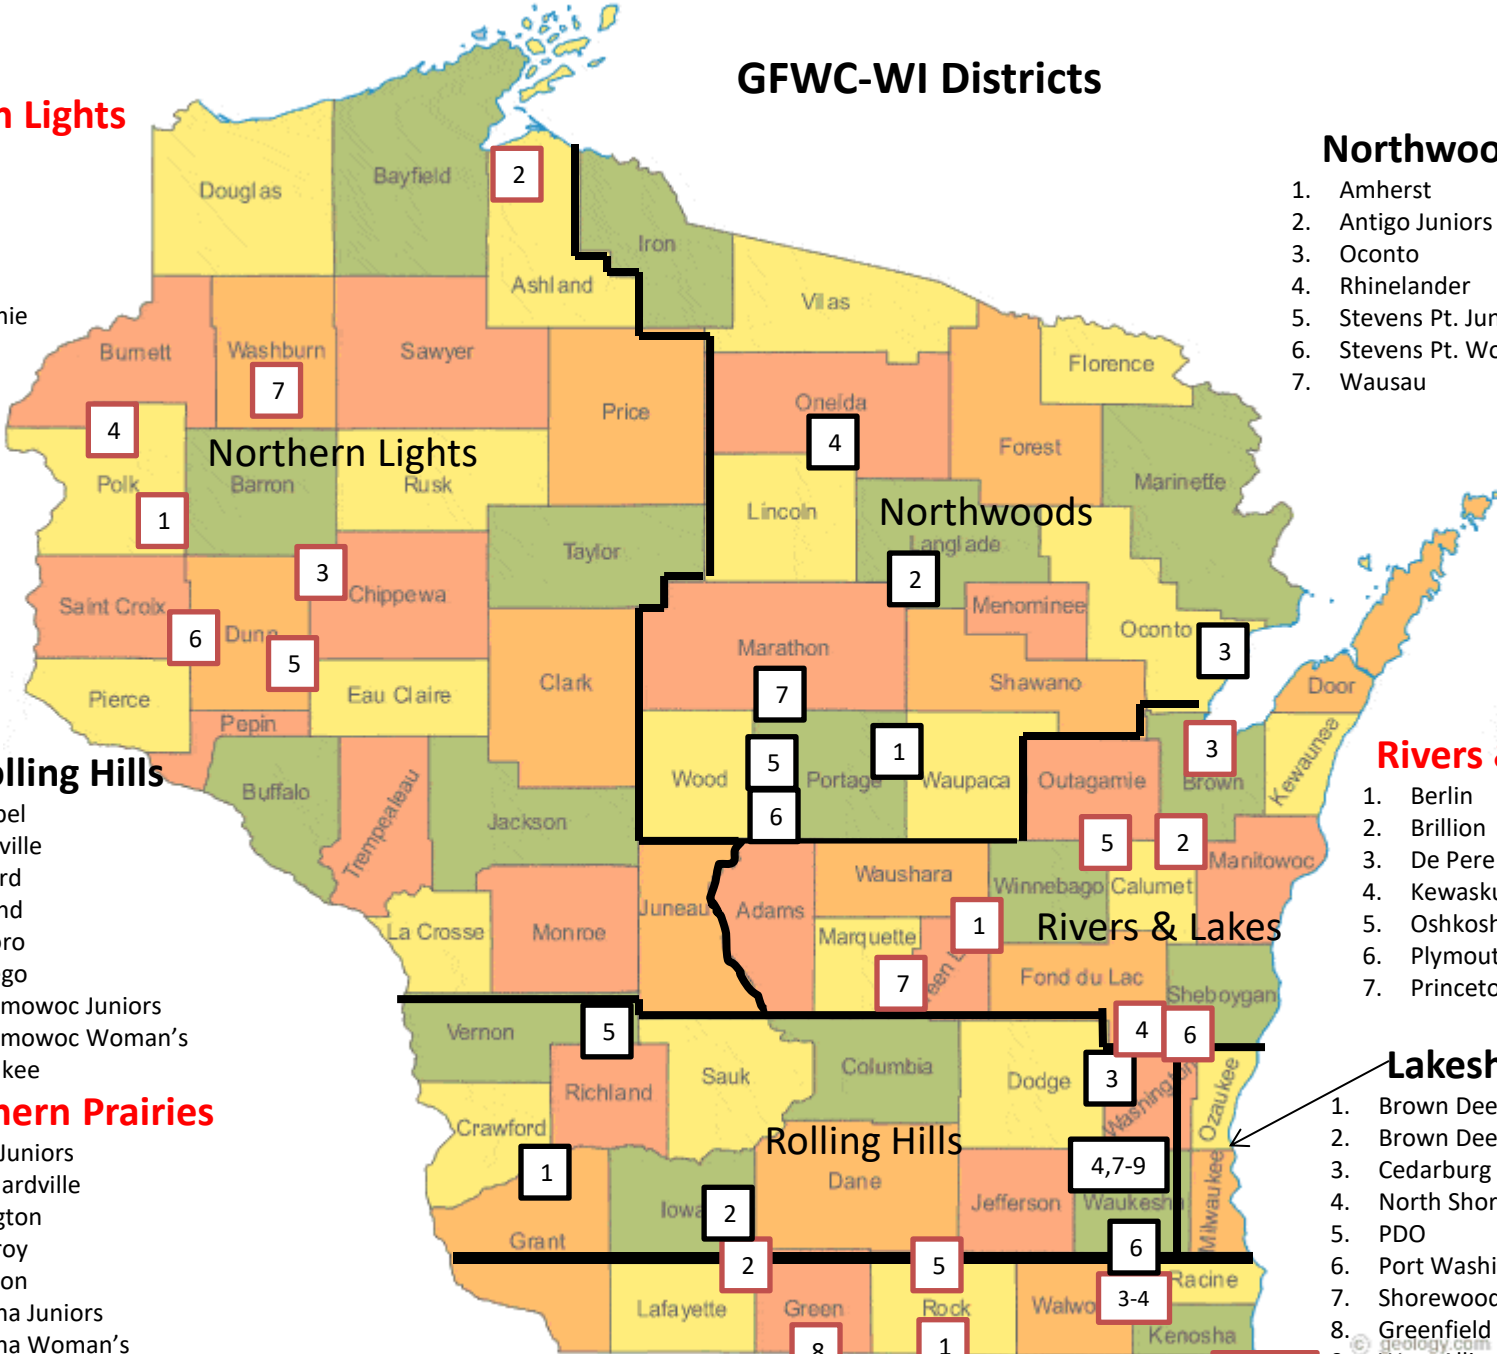

GFWC-WI Districts

Northern Lights

1. Amery
2. Ashland
3. Bloomer
4. Centuria
5. Colfax
6. Menomonie
7. Spooner

Northwoods

1. Amherst
2. Antigo Juniors
3. Oconto
4. Rhinelander
5. Stevens Pt. Juniors
6. Stevens Pt. Woman's
7. Wausau

Rolling Hills

1. Boscobel
2. Dodgeville
3. Hartford
4. Hartland
5. Hillsboro
6. Muskego
7. Oconomowoc Juniors
8. Oconomowoc Woman's
9. Pewaukee

Rivers & Lakes

1. Berlin
2. Brillion
3. De Pere
4. Kewaskum Juniors
5. Oshkosh
6. Plymouth
7. Princeton

Southern Prairies

1. Beloit Juniors
2. Blanchardville
3. Burlington
4. East Troy
5. Edgerton
6. Kenosha Juniors
7. Kenosha Woman's
8. Monroe
9. Pleasant Prairie

Lakeshore

1. Brown Deer Juniors
2. Brown Deer Woman's
3. Cedarburg
4. North Shore Juniors
5. PDO
6. Port Washington
7. Shorewood
8. Greenfield
9. West Allis