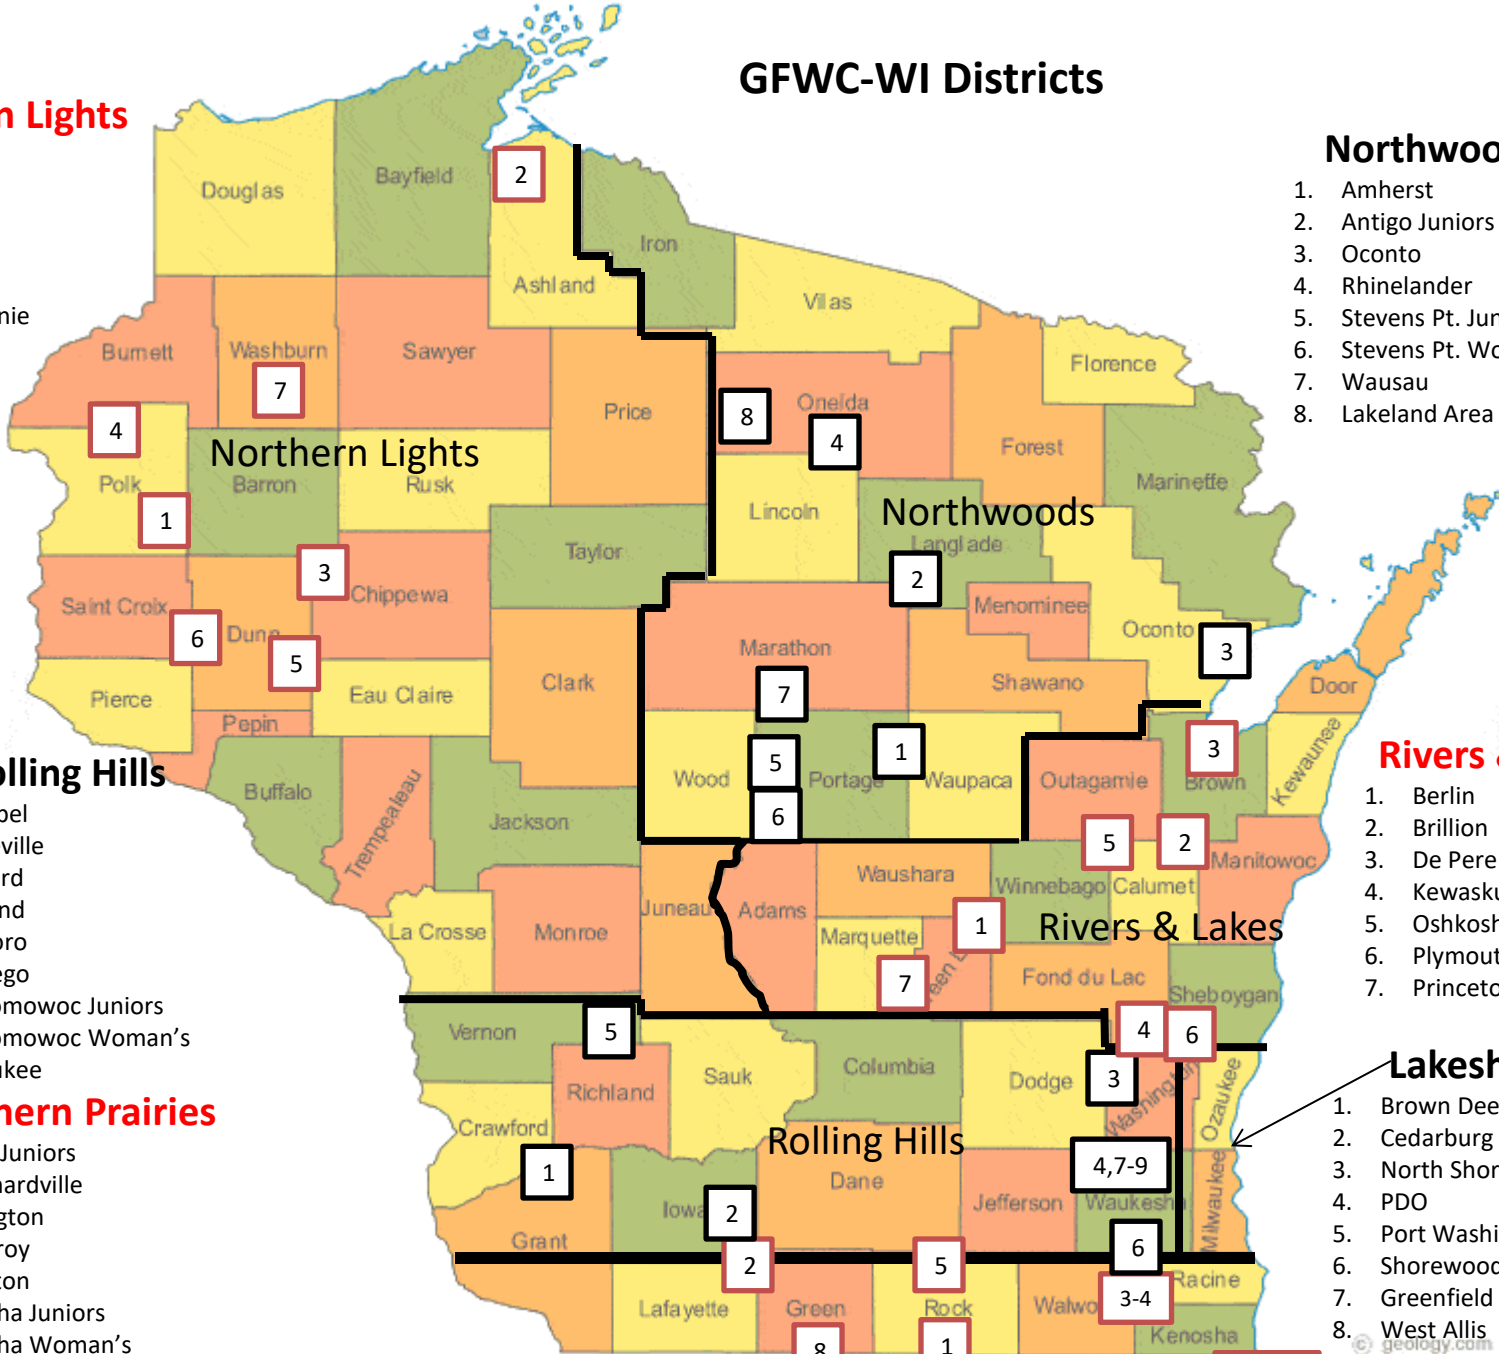

GFWC-WI Districts

Northern Lights

1. Amery
2. Ashland
3. Bloomer
4. Centuria
5. Colfax
6. Menomonie
7. Spooner

Northwoods

1. Amherst
2. Antigo Juniors
3. Oconto
4. Rhinelander
5. Stevens Pt. Juniors
6. Stevens Pt. Woman's
7. Wausau
8. Lakeland Area GFWC

Rolling Hills

1. Boscobel
2. Dodgeville
3. Hartford
4. Hartland
5. Hillsboro
6. Muskego
7. Oconomowoc Juniors
8. Oconomowoc Woman's
9. Pewaukee

Rivers & Lakes

1. Berlin
2. Brillion
3. De Pere
4. Kewaskum Juniors
5. Oshkosh
6. Plymouth
7. Princeton

Southern Prairies

1. Beloit Juniors
2. Blanchardville
3. Burlington
4. East Troy
5. Edgerton
6. Kenosha Juniors
7. Kenosha Woman's
8. Monroe
9. Pleasant Prairie

Lakeshore

1. Brown Deer Juniors
2. Cedarburg
3. North Shore Juniors
4. PDO
5. Port Washington
6. Shorewood
7. Greenfield
8. West Allis

Southern Prairies