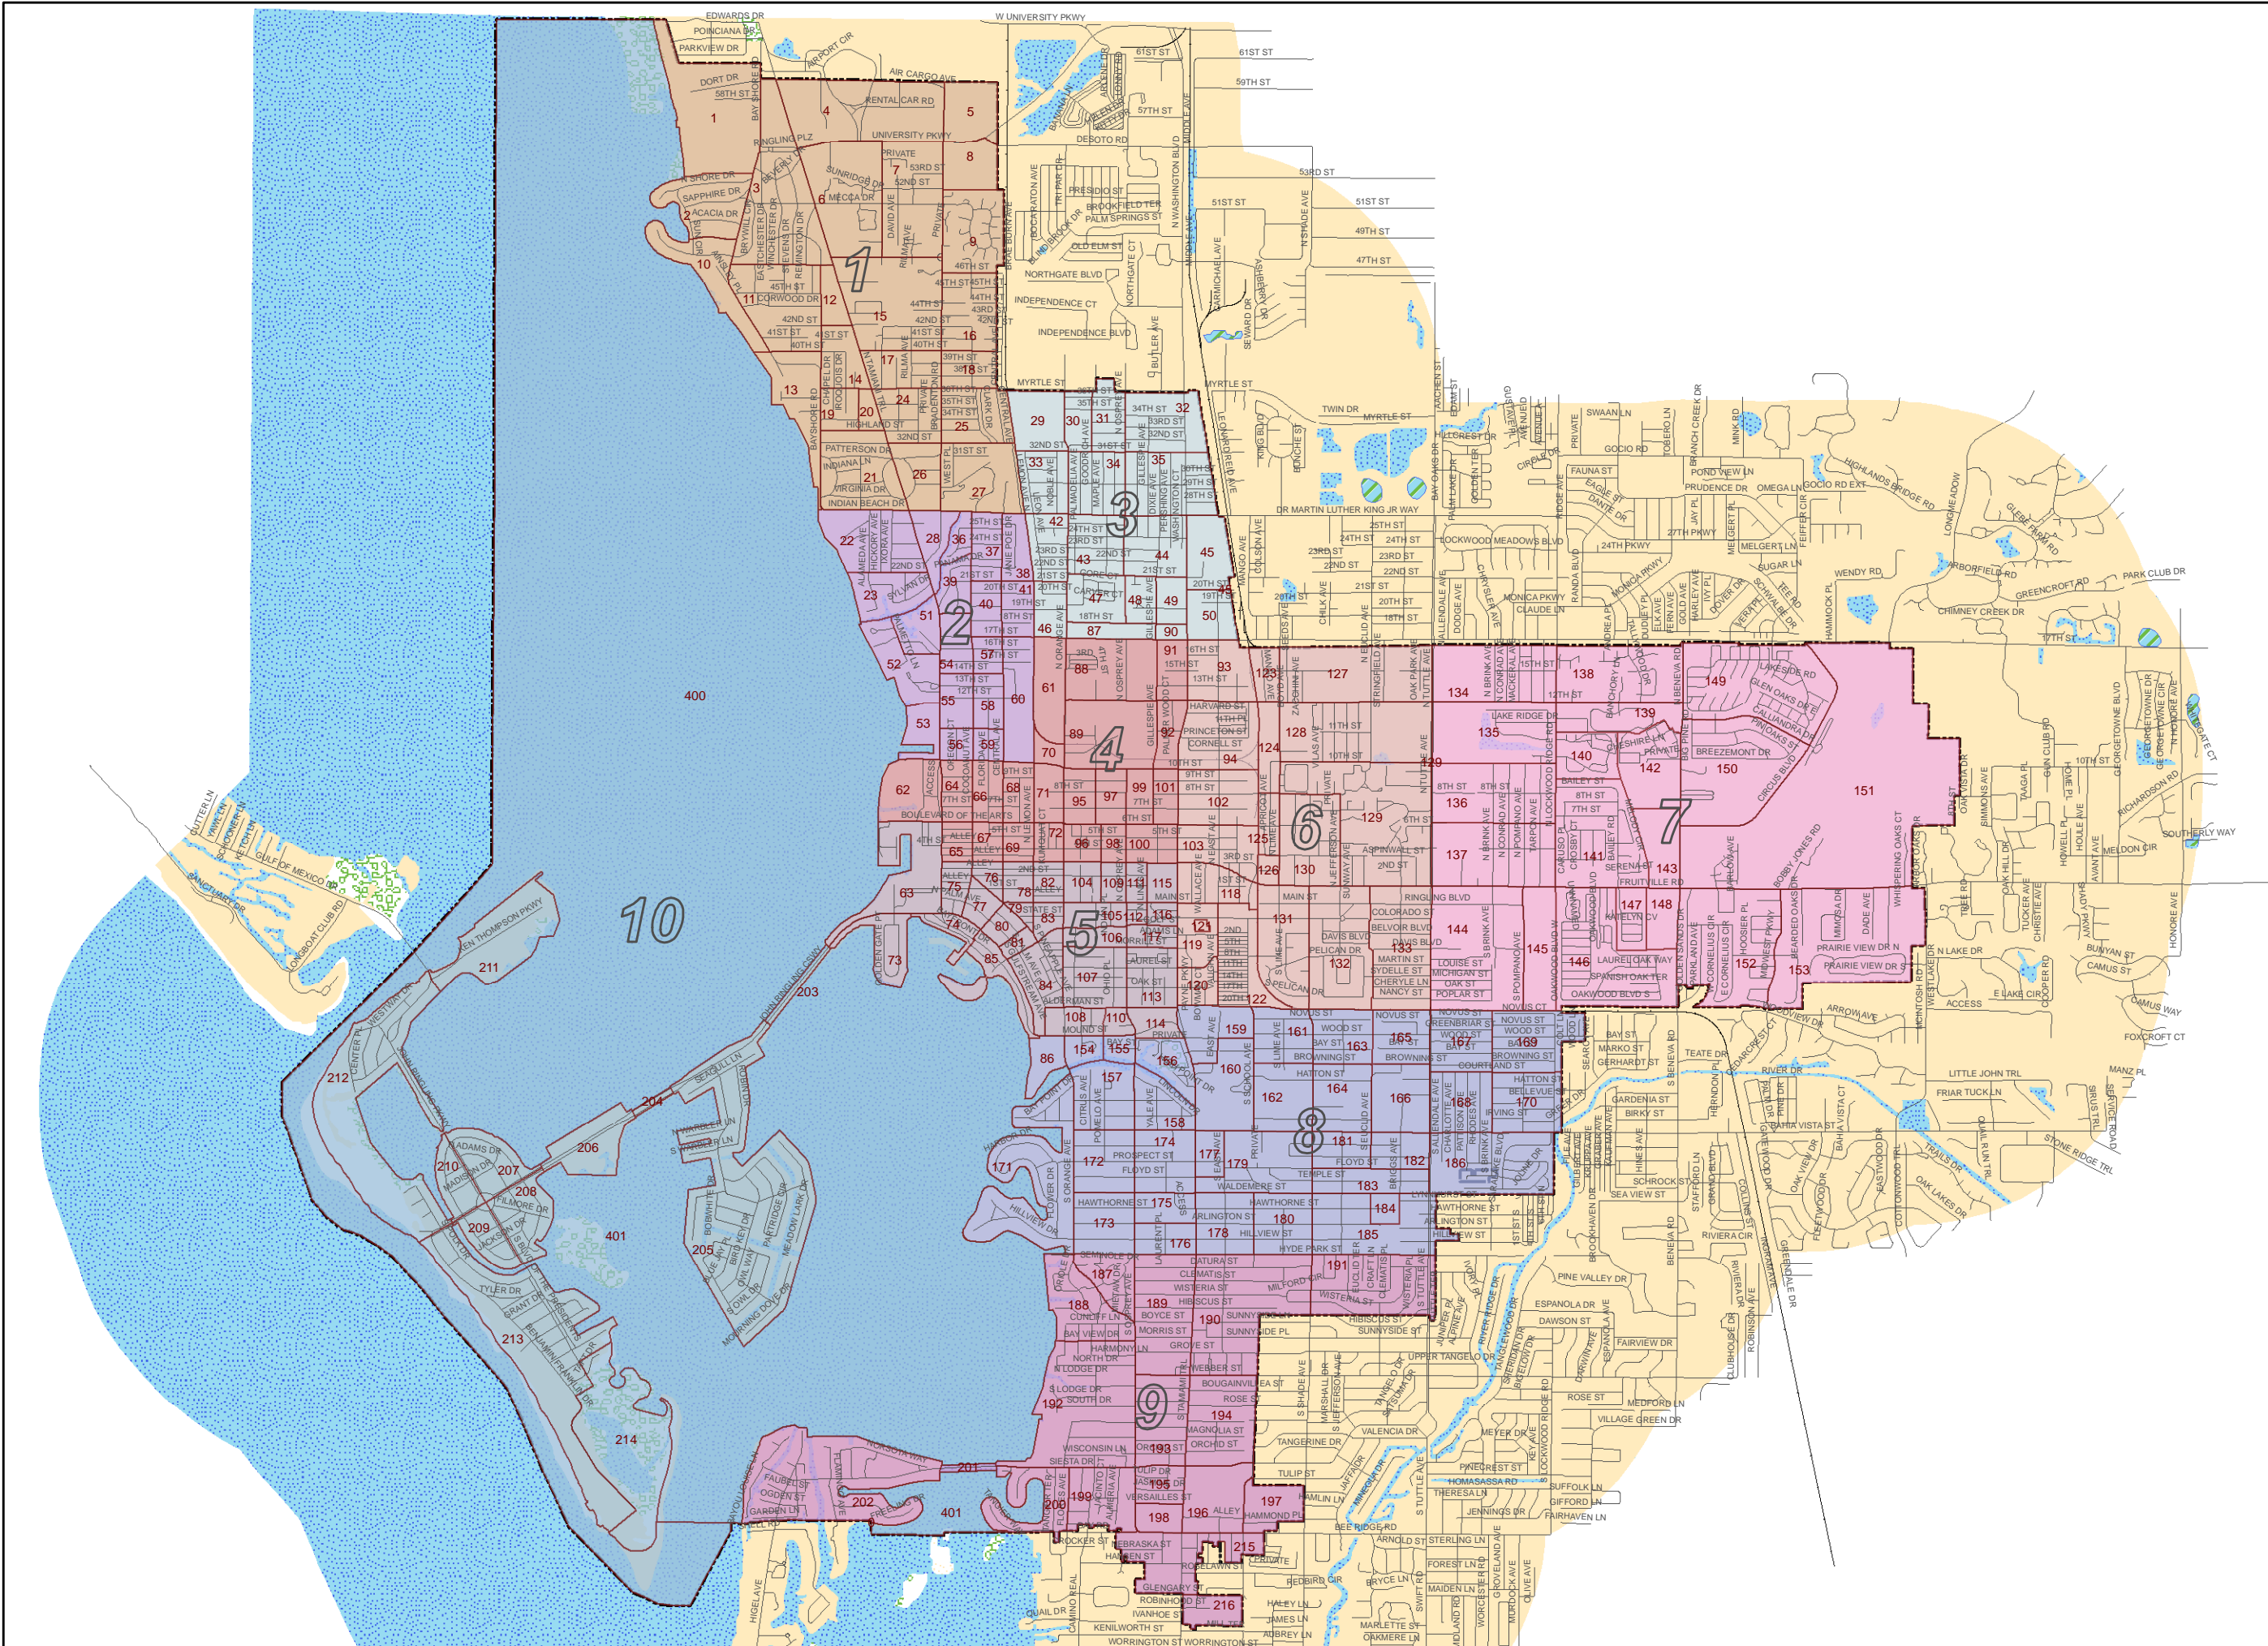

# Sarasota Police Department Report Zones

## Legend

- Report Zones
- Patrol Zones**
- 1
- 2
- 3
- 4
- 5
- 6
- 7
- 8
- 9
- 10
- Streets
- City Limit
- Railways

Geographic Information Systems  
 1565 1st St. Room 209  
 Sarasota FL, 34236

This map is for informational purposes only and not to be construed as a survey