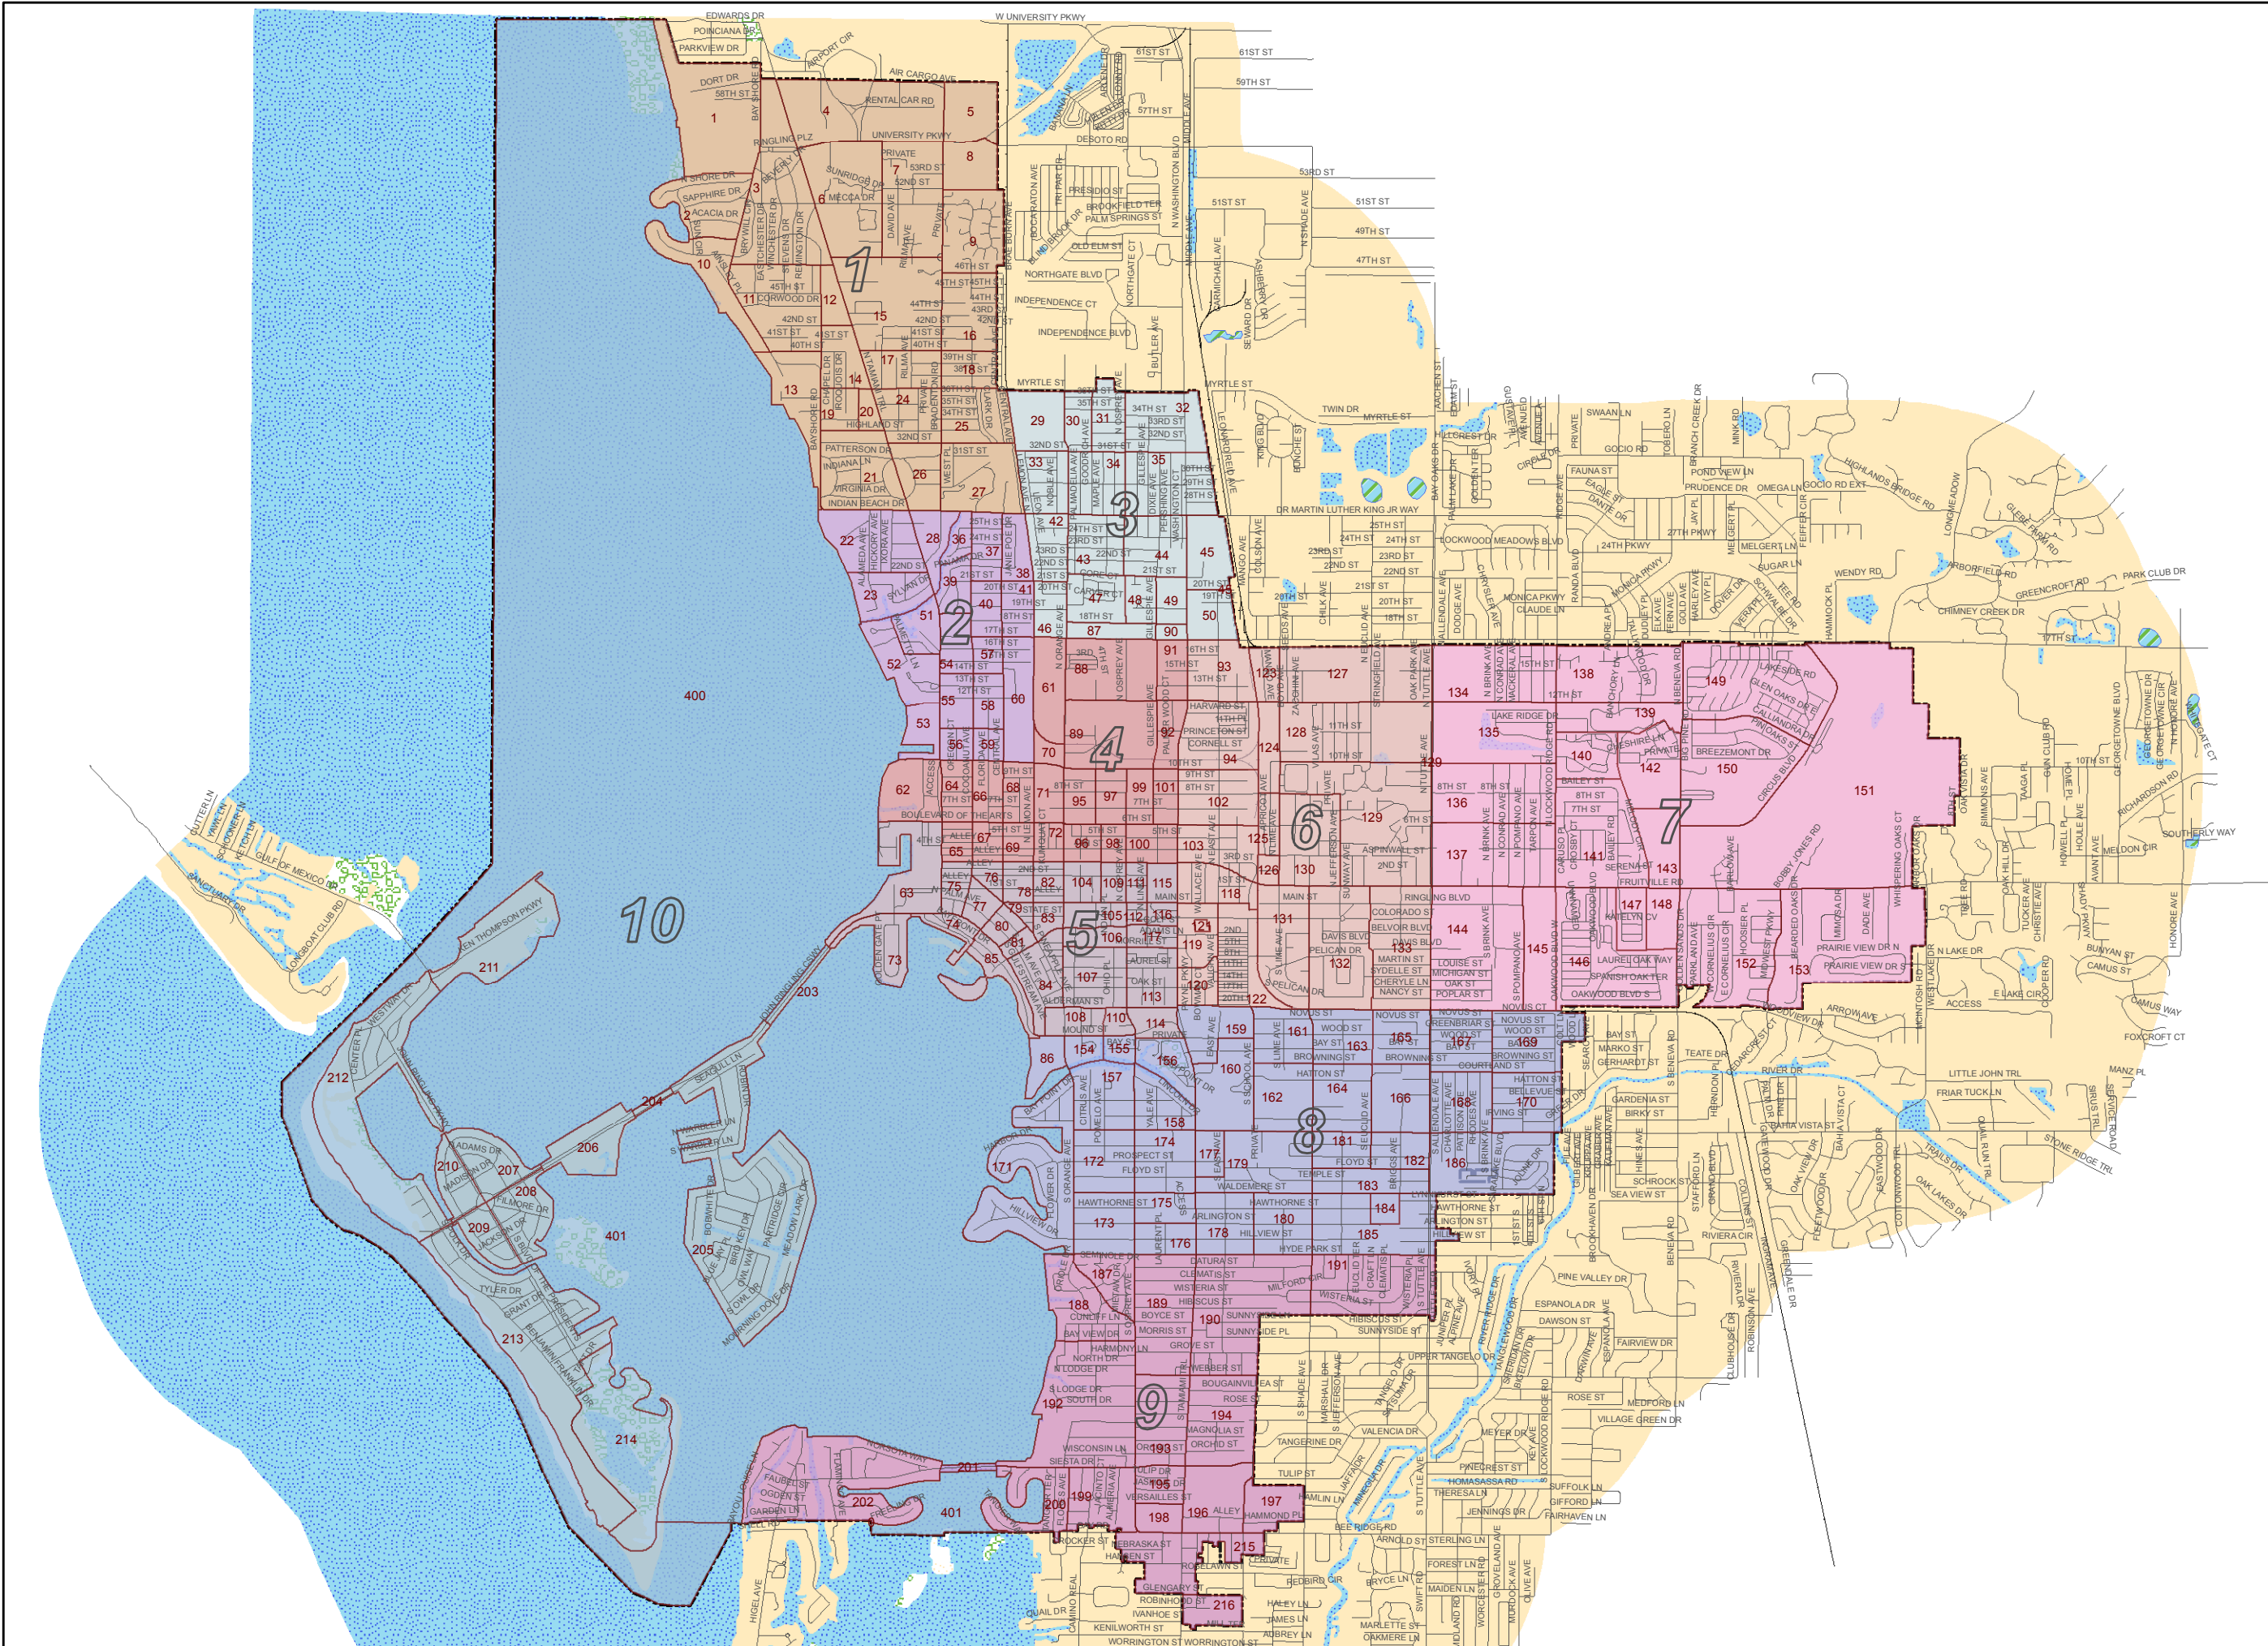

Sarasota Police Department Report Zones

Legend

- Report Zones
- Patrol Zones**
- 1
- 2
- 3
- 4
- 5
- 6
- 7
- 8
- 9
- 10
- Streets
- City Limit
- Railways

Geographic Information Systems
 1565 1st St. Room 209
 Sarasota FL, 34236

This map is for informational purposes only and not to be construed as a survey