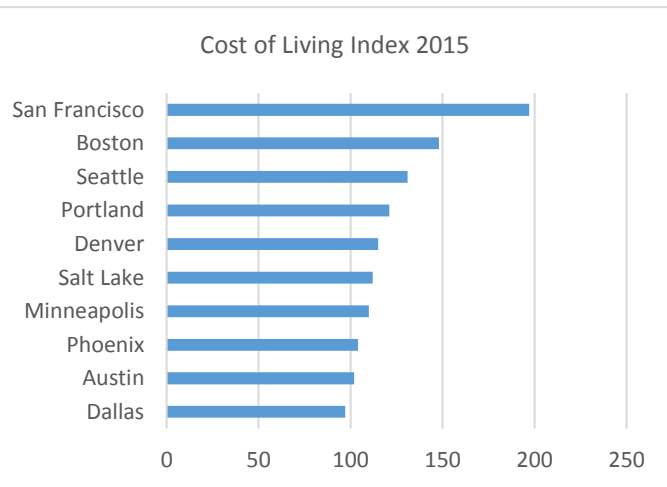

GP2020 Competitiveness Indicators
Place

	% of population living w/in 30 minutes of 100k jobs reachable by transit or walking
Austin	1.8%
Boston	12.0%
Dallas	1.8%
Denver	5.3%
Minneapolis	6.0%
Phoenix	1.0%
Portland	4.4%
San Francisco	16.2%
Seattle	6.5%

Source: Greater MSP Regional Indicators

	Cost of Living Index 2015
Austin	102
Boston	148
Dallas	97
Denver	115
Minneapolis	110
Phoenix	104
Portland	121
Salt Lake	112
San Francisco	197
Seattle	131

Source: C2ER