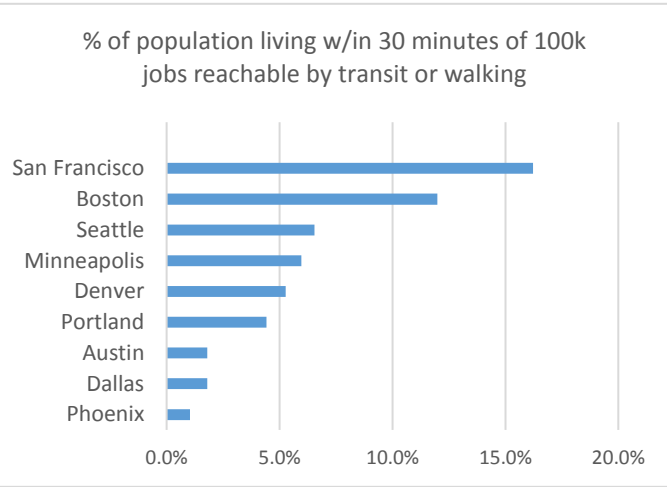

GP2020 Competitiveness Indicators
Place

	% of population living w/in 30 minutes of 100k jobs reachable by transit or walking
Austin	1.8%
Boston	12.0%
Dallas	1.8%
Denver	5.3%
Minneapolis	6.0%
Phoenix	1.0%
Portland	4.4%
San Francisco	16.2%
Seattle	6.5%