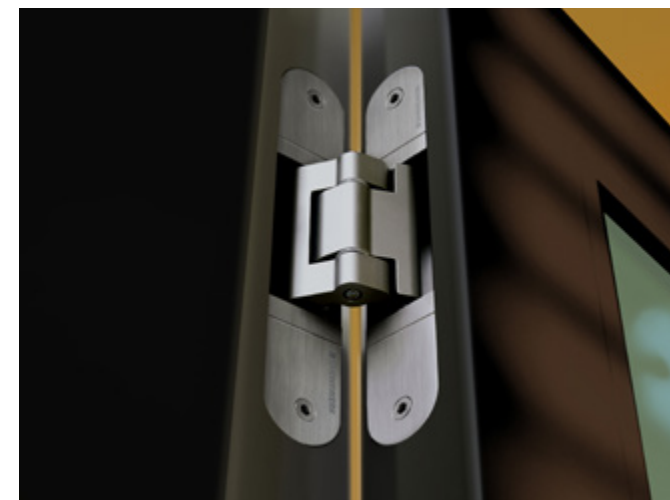

SIMONSWERK

Leading European manufacturer of heavy duty, high performance hinge systems and has been producing premium hinges for over 120 years.

simonswerk.us