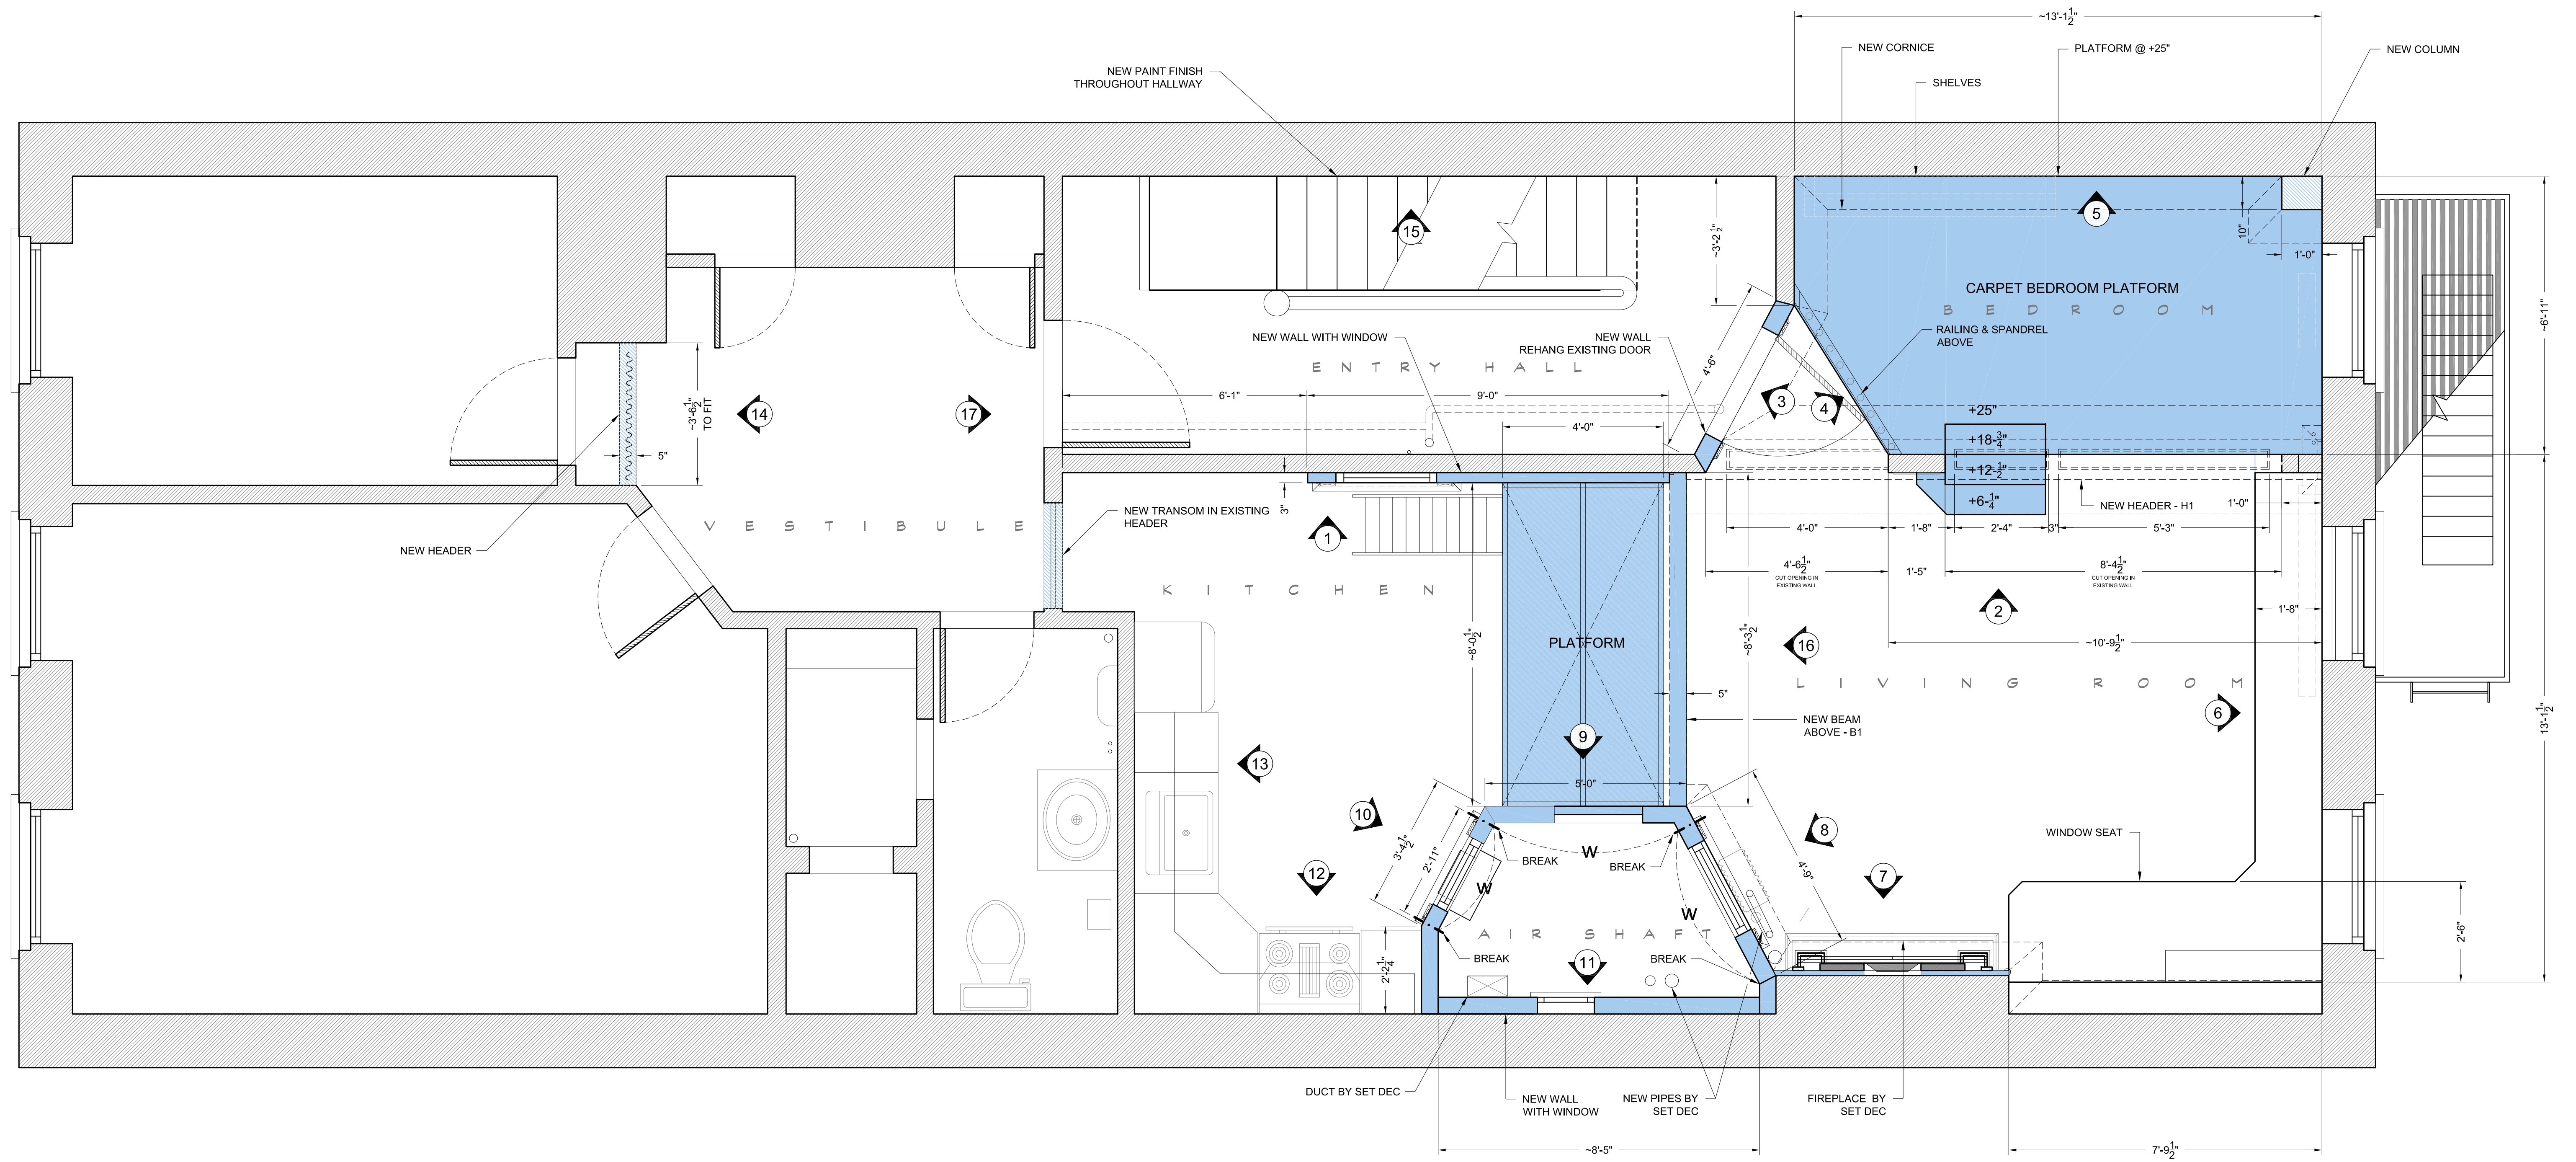

INDICATES  
NEW  
CONSTRUCTION

**RELEASED**

<b>HOW TO BE SINGLE</b>	NEW LINE PRODUCTIONS, INC.		SET NO.
	SET: ALICE'S APT. INTERIOR		178
	DRAWING: PLAN		SHEET NO.
	LOCATION: 149 BROADWAY-BROOKLYN		01
	DATE: APRIL 27, 2015		REVISED:
PREPS:			
SHOOTS:			
DRAWN BY: DWM		SCALE: 1/2" = 1'-0"	
<small>EXEC. PROD. MARCUS VISCIO DIR. CHRISTIAN DITTER PROD. DES. STEVE SAKLAD</small>			