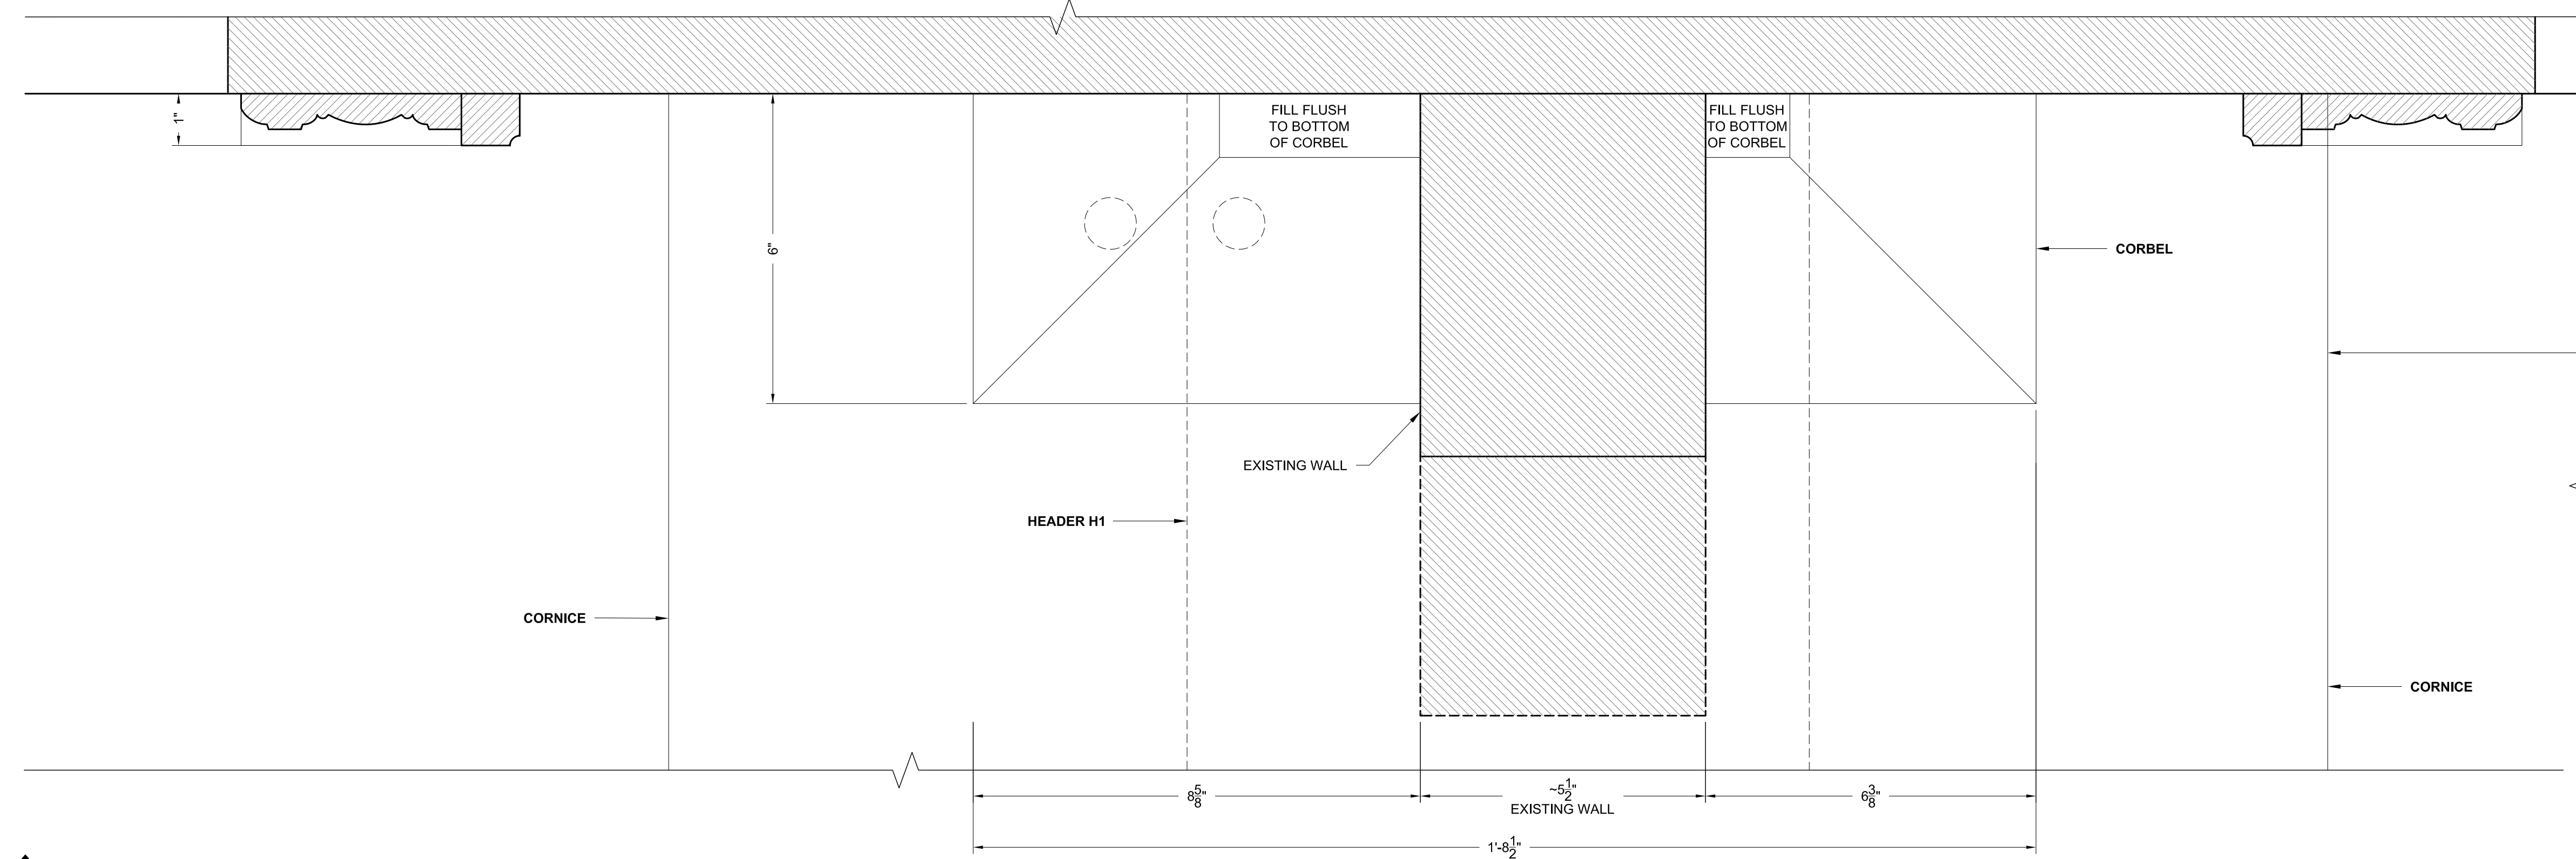

TYPICAL FOR ALL
CORNICE & FRIEZE

CORBEL
WHITE RIVER
CM8825 EGG & DART

FOX \"D\" BRICK
ON END OF
DEMOLISHED
EXPOSED LATH
AND PLASTER

A1 CORNICE & HEADER DETAIL
SCALE: 6\"=1'-0\"

A2 CORNICE & HEADER PLAN
SCALE: 6\"=1'-0\"

RELEASED

HOW TO BE SINGLE	NEW LINE PRODUCTIONS, INC.		SET NO.
	SET: ALICE'S APT. INTERIOR		178
	DRAWING: WALL DETAILS		SHEET NO.
	LOCATION: 149 BROADWAY-BROOKLYN	DATE: APRIL 27, 2015	REVISED:
	PREPS:	SHOOTS:	DRAWN BY: DWM
EXEC. PROD. MARCUS VICICI DIR. CHRISTIAN DITTER PROD. DES. STEVE SARLAD	SCALE: AS NOTED		08