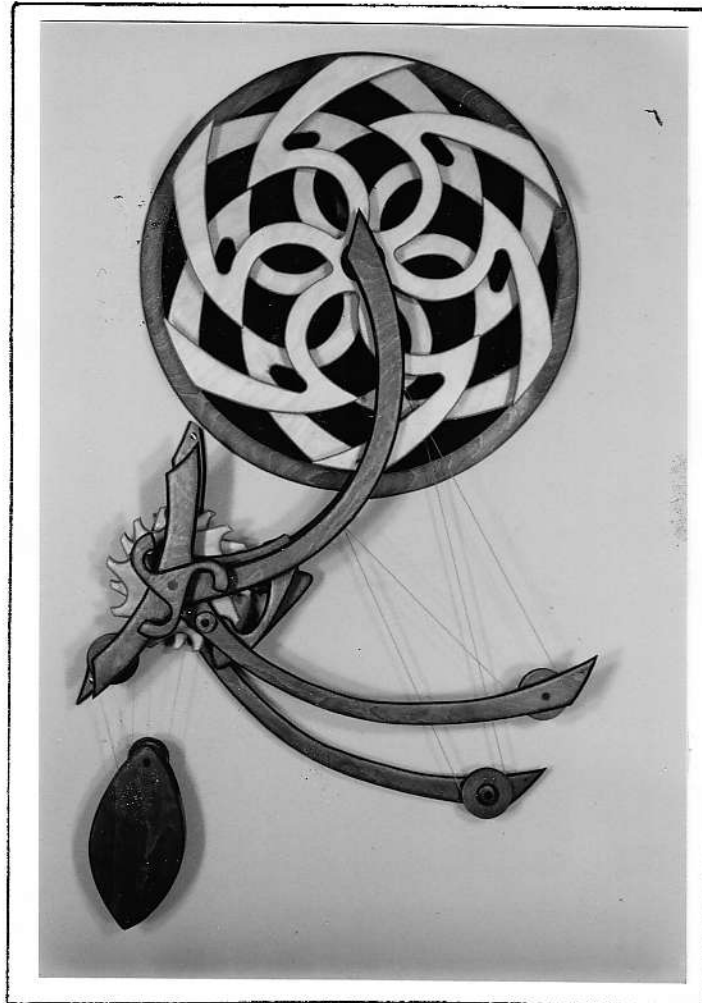

WOOD THAT WORKS

DAVE & MARJI ROY

WILDFIRE

Size: 28"h x 24"w

Run Time: With a weight drop of 44" run time is approx. 1 hour.

Limited Edition of 75

Description: Wildfire is a sculpture of continually changing patterns. The slow rise and fall of the lower levers cause the upper wheels to rotate. This action creates a series of crystalline forms and fiery moire patterns to emerge and dissolve into one another.

WOOD THAT WORKS

DAVE & MARJI ROY

WILDFIRE

Limited Edition of 75

DIRECTIONS:

To Wind:

Turn the front three-armed wheel counter-clockwise until the weight is just below the sculpture. Hook one of the hooks onto the gear.

To Start:

The sculpture should start moving by itself. If it fails to start, gently push one of the arms downward.

Sales Information:

This sculpture is the prototype and is not for sale. You may take orders on it which can be filled this summer. Call me for an exact delivery date.