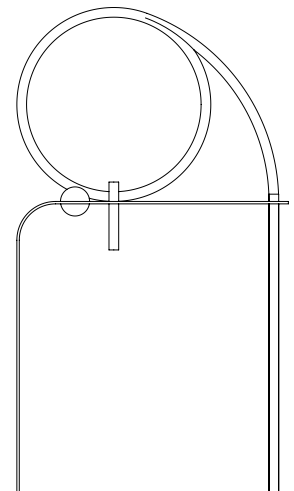


MATERIAL LUST

The GEOMETRY IS GOD line is driven by a fascination with Pagan and Alchemical symbolism and ancient geometries. With this series, we have attempted to reinterpret these markings without losing the potency of their primary aesthetic. The goal is to make furniture that is symbolically dense, and as a result the collection could be described as functional sculpture.

Retort Vanity, 2014

Shown in raw steel.

Measures: 28" W x 15" D x 50" H.

Made to order. Lead time 8-12 weeks.

Custom dimensions available upon request.

info@material-lust.com
www.material-lust.com