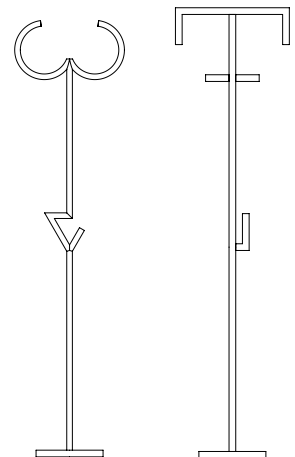


MATERIAL LUST

The GEOMETRY IS GOD line is driven by a fascination with Pagan and Alchemical symbolism and ancient geometries. With this series, we have attempted to reinterpret these markings without losing the potency of their primary aesthetic. The goal is to make furniture that is symbolically dense, and as a result the collection could be described as functional sculpture.

Portmanteau HIM, 2014

Shown in blackened steel.

Measures: 65"H x 17"W x 10"D

Additional finishes available: Brushed brass, polished brass and raw steel.

Made to order. Lead time 8-12 weeks.

info@material-lust.com
www.material-lust.com