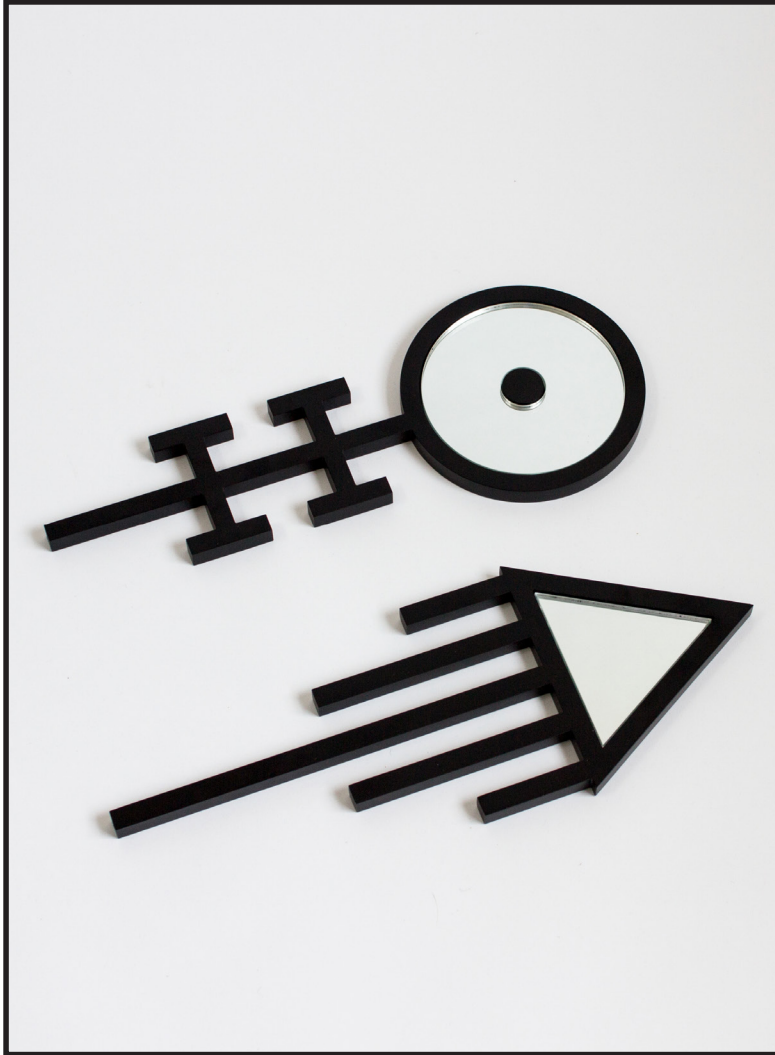

# MATERIAL LUST

The GEOMETRY IS GOD line is driven by a fascination with Pagan and Alchemical symbolism and ancient geometries. With this series, we have attempted to reinterpret these markings without losing the potency of their primary aesthetic. The goal is to make furniture that is symbolically dense, and as a result the collection could be described as functional sculpture.

Ankh Hand Mirrors, 2014

Shown in blackened steel.

Measures: 15" L x 6" W x 1/2" D.

Additional finishes available: Brushed brass, polished brass and raw steel.

Made to order. Lead time 8-12 weeks.

[info@material-lust.com](mailto:info@material-lust.com)  
[www.material-lust.com](http://www.material-lust.com)