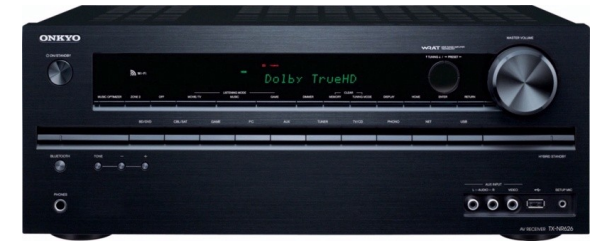

ONKYO

TX-8020

- 50 w/ch, 8 ohm, 20Hz - 20kHz, 0.08% THD, 2 ch driven, FTC
- Wide Range Amplifier Technology (WRAT)
- 5 Audio Inputs, 1 Output
- Phono Input
- Independent Bass, Treble and Balance Control
- Subwoofer Pre-Out
- Speaker A/B Terminals

TX-NR626

- free Onkyo remote app lets you use your Apple or Android device as a Wi-Fi remote
- 4K and 3D video pass-through
- Audio Return Channel function receives digital audio signals from a compatible HDTV's tuner via HDMI (Main HDMI output only)
- Phase-Matching Bass optimizes low frequencies to preserve clarity with vocals and movie dialogue
- 40 AM/FM presets
- programmable remote
- 17-1/8"W x 6-13/16"H x 13-7/16"D
- weight: 21.6 lbs.