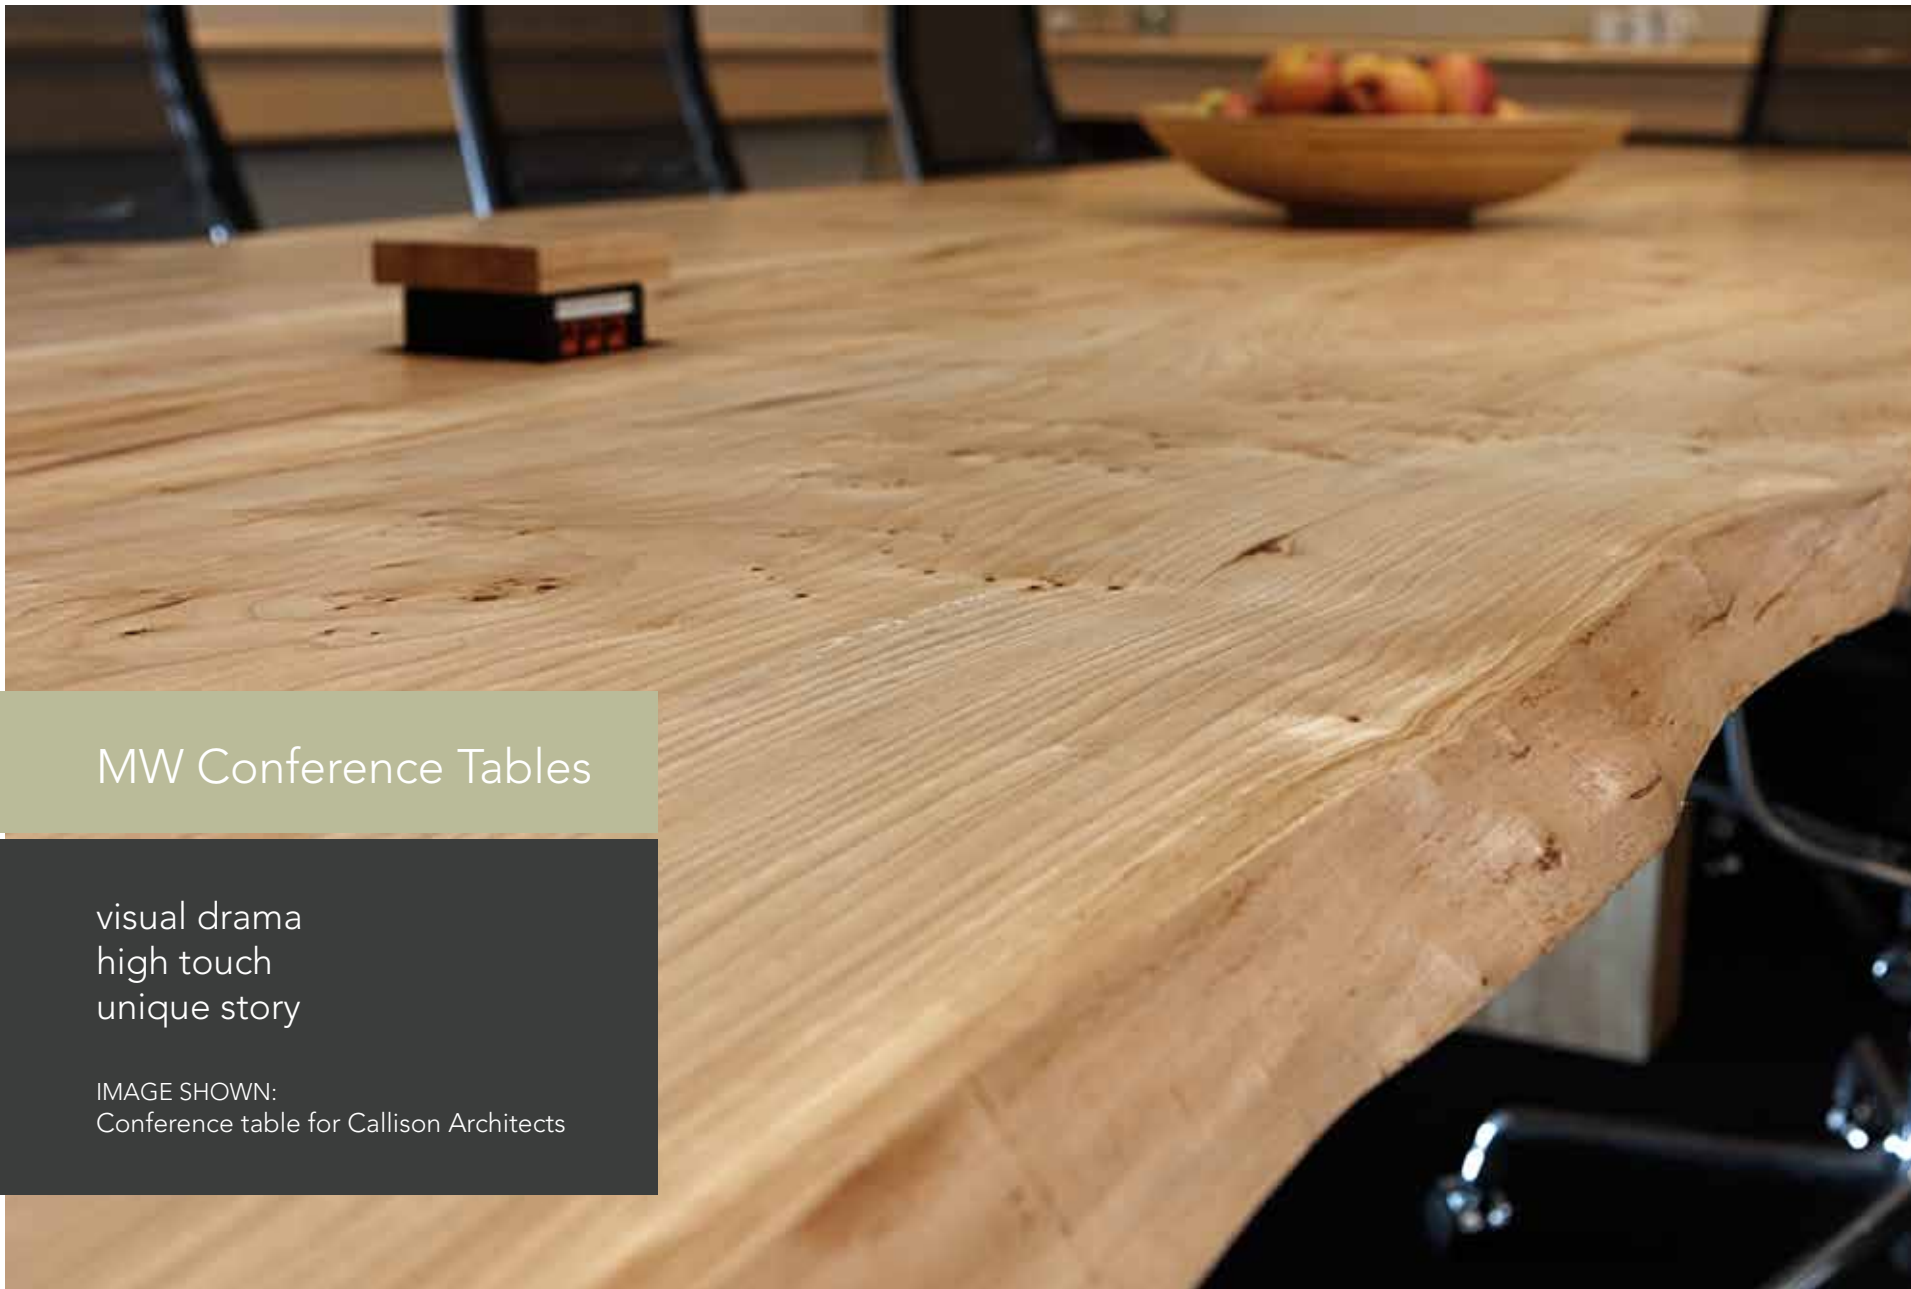

MW Conference Tables

visual drama
high touch
unique story

IMAGE SHOWN:
Conference table for Callison Architects