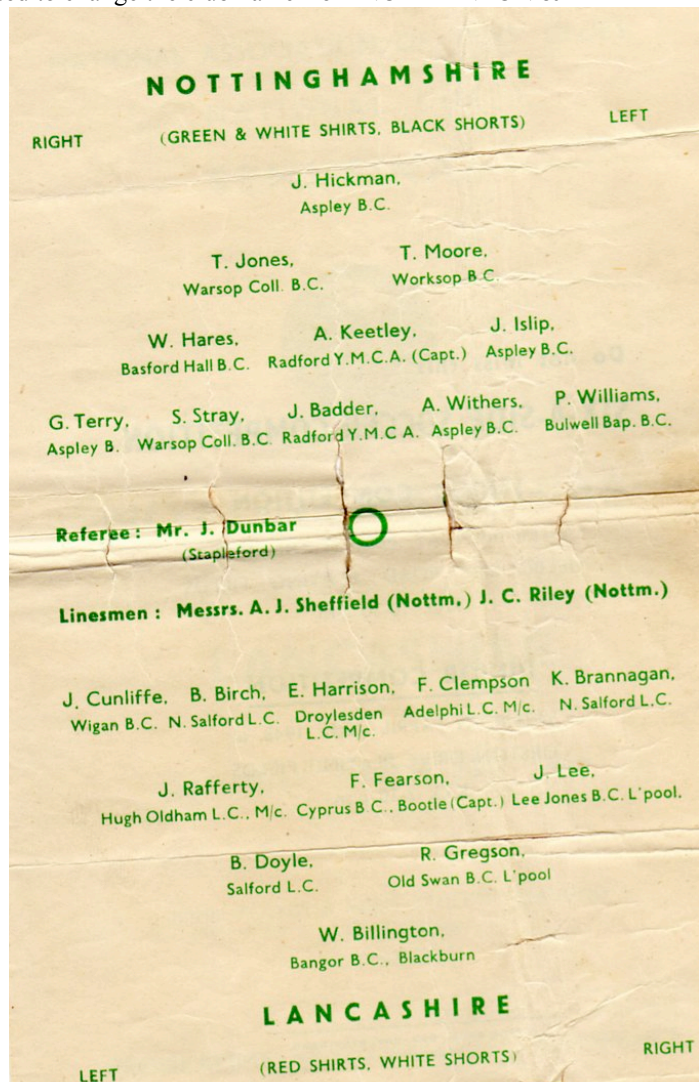

Review of the Season:

At the AGM on 16 June 1947 it was decided to change the club name from NORMANTON & KEYWORTH FC to Keyworth United FC with immediate effect.

Cash in Hand is £81.10s.7d.

Decided on 26 March 1948 to make application to join Nottinghamshire Alliance League.

Notts FA Junior Cup winners – played at the Field Mill ground, Mansfield with Peter Gray scoring 2 goals as a makeshift centre forward. The first Realm League club ever to win the County Junior Cup.

Nottingham Realm League Division One champions,

Nottingham Realm League Cup r/up.

The final was played at Nottingham Forest's City Ground before a crowd of 2,000 people paying £101-10s-4d.

Radcliffe Olympic FC scoring the winning and only goal in the last minute of the match.

Jimmy Badder is the League's top goalscorer and he and Albert Keetley are selected at centre forward and centre half respectively to represent

Nottinghamshire County Boys playing in the Nation KO Cup competition and reach the semi final against Lancashire Boys (see match programme right) on 20 March 1948, played at the John Player & Sons ground in Aspley Lane, Nottingham, Badder scored.

Jimmy & Albert had both been introduced to KUFC from Radford YMCA through the fact of Albert working alongside Billy Longworth at the Co-op.