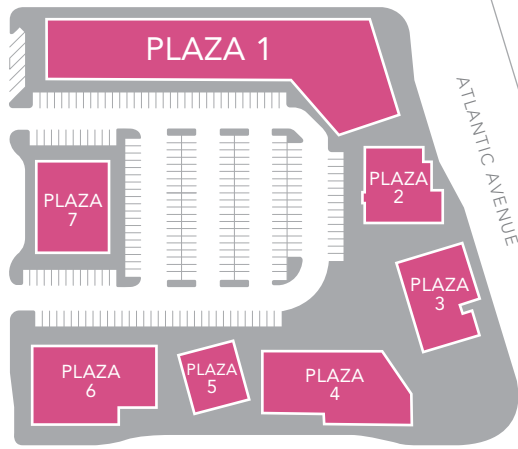

RAILROAD

azalea™

Premier Regional Shopping Center
SITE PLAN

NOT A PART

ATLANTIC AVENUE

MASON STREET

FIRESTONE BOULEVARD

MAJOR A
Walmart

MAJOR B
Petco

MAJOR C
Marshalls

MAJOR D
Ross Dress for Less

MAJOR E
Ulta

MAJOR F
Michaels

PLAZA 1
Sally Beauty Supply
DenimExchange
Forever 21

PLAZA 2
Lemon Pop

PLAZA 3
Blaze Pizza
Panda Express
WingStop Sports

PLAZA 4
The Habit Burger Grill
Subway
Yogurtland
Ono Hawaiian BBQ
Daniel's Jewelers
T-Mobile

PLAZA 5
Skechers

PLAZA 6
GameStop
The Joint
Great Clips
Carter's
The Vitamin Shoppe
City of South Gate

PLAZA 7
G-Stage

PAD D
Chipotle
Sprint

PAD C
Wells Fargo Bank

PAD B
T.G.I. Friday's

DRUG
CVS Pharmacy

PAD A
In-N-Out Burger