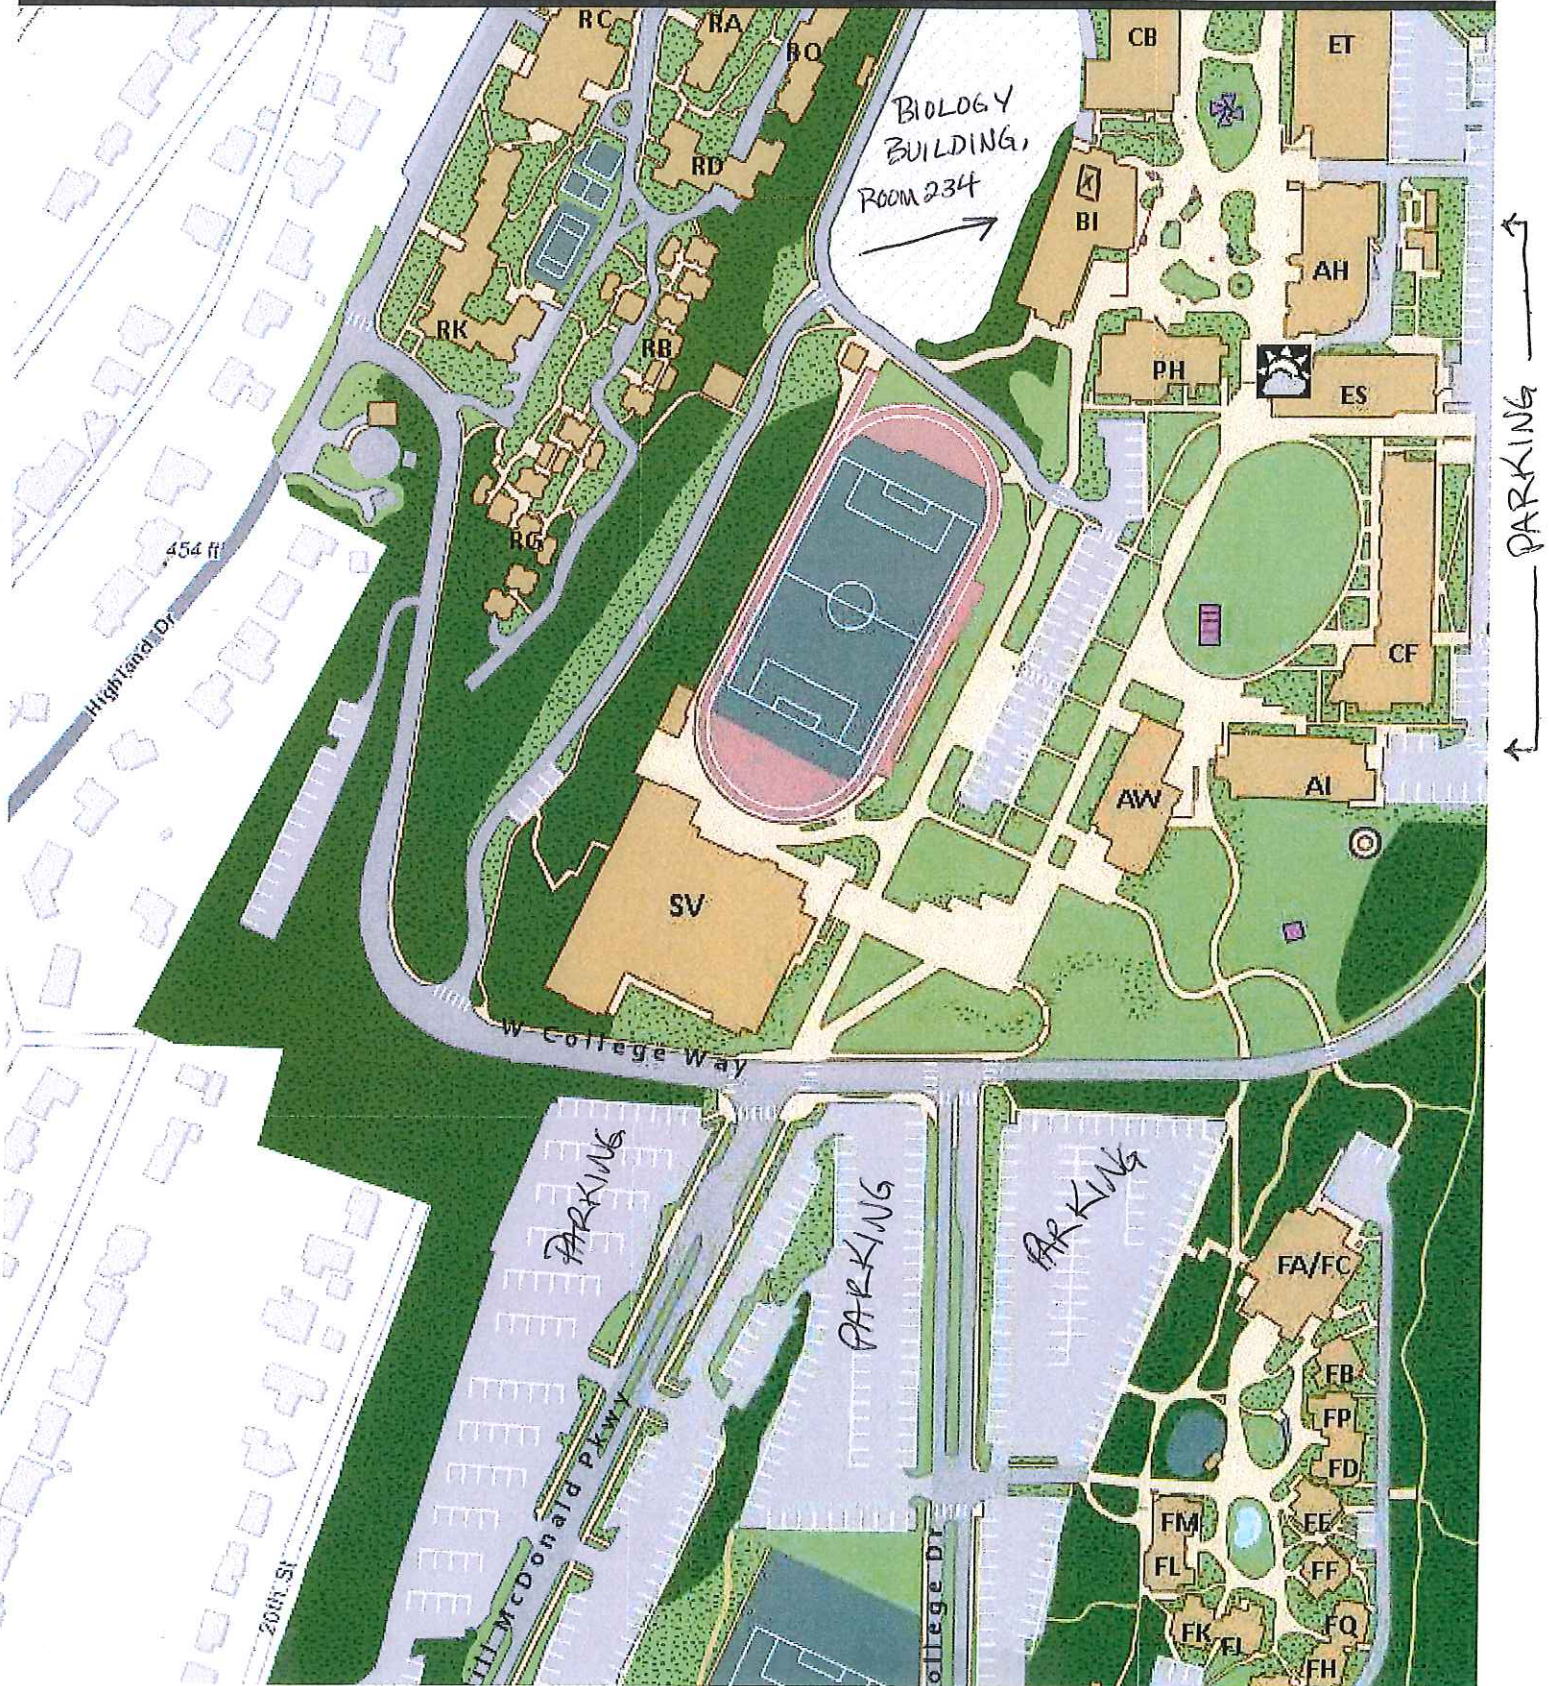

WWU Campus Map

Campus Pay Station Hourly Rates

Weekdays 7am-4:30pm M-F*	\$2.00
Evenings 4:30pm-7am M-F	\$1.00
Saturday & Sunday, all hours	\$1.00