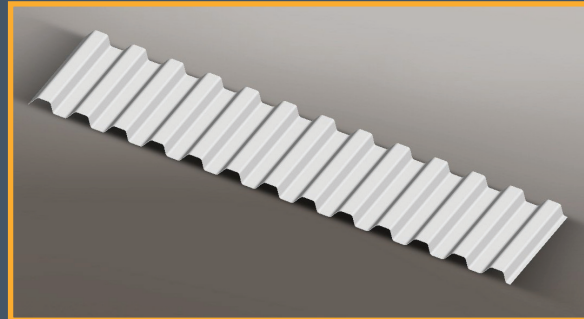

PVC CORRUGATED PANEL

PVC CORRUGATED PANEL

At 38" wide with 36" coverage, Ribcore panels are available in standard lengths of 10'2", 12'2", 16'4", 20'4"

Available in square and 9" profile.

www.ribcore.ca
www.mswplastics.ca

Long-lasting, cost-effective and simple to install and maintain, RIBCORE PVC Corrugated panel is well-suited for a broad range of agricultural, commercial and industrial uses and applications, including:

Agricultural Pole Barns
Slaughterhouses
Dairy, Hog, Poultry and Cattle Barns
Horse Stables
Kennels

Drive Sheds
Warehouses
Restaurant Kitchens
Public Bathrooms & Showers
Garages

Available trim:

Ribcore Corrugated Panel Features & Advantages Include:

- Made from 100% Virgin PVC
- Great alternative to metal or wood - will not rot or rust
- Easy to install and easy to clean
- Long-lasting and cost-effective
- Made in Canada

Visit our website at www.mswplastics.ca or your local dealer for details.