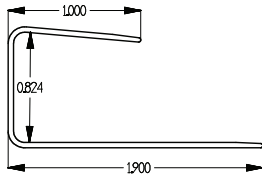

Available trim: