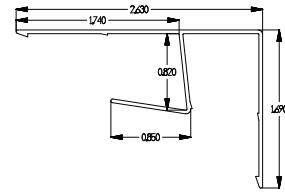

Available trim: