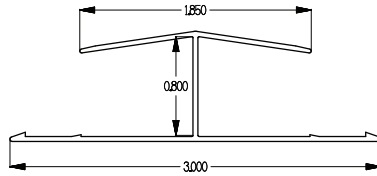

Available trim: