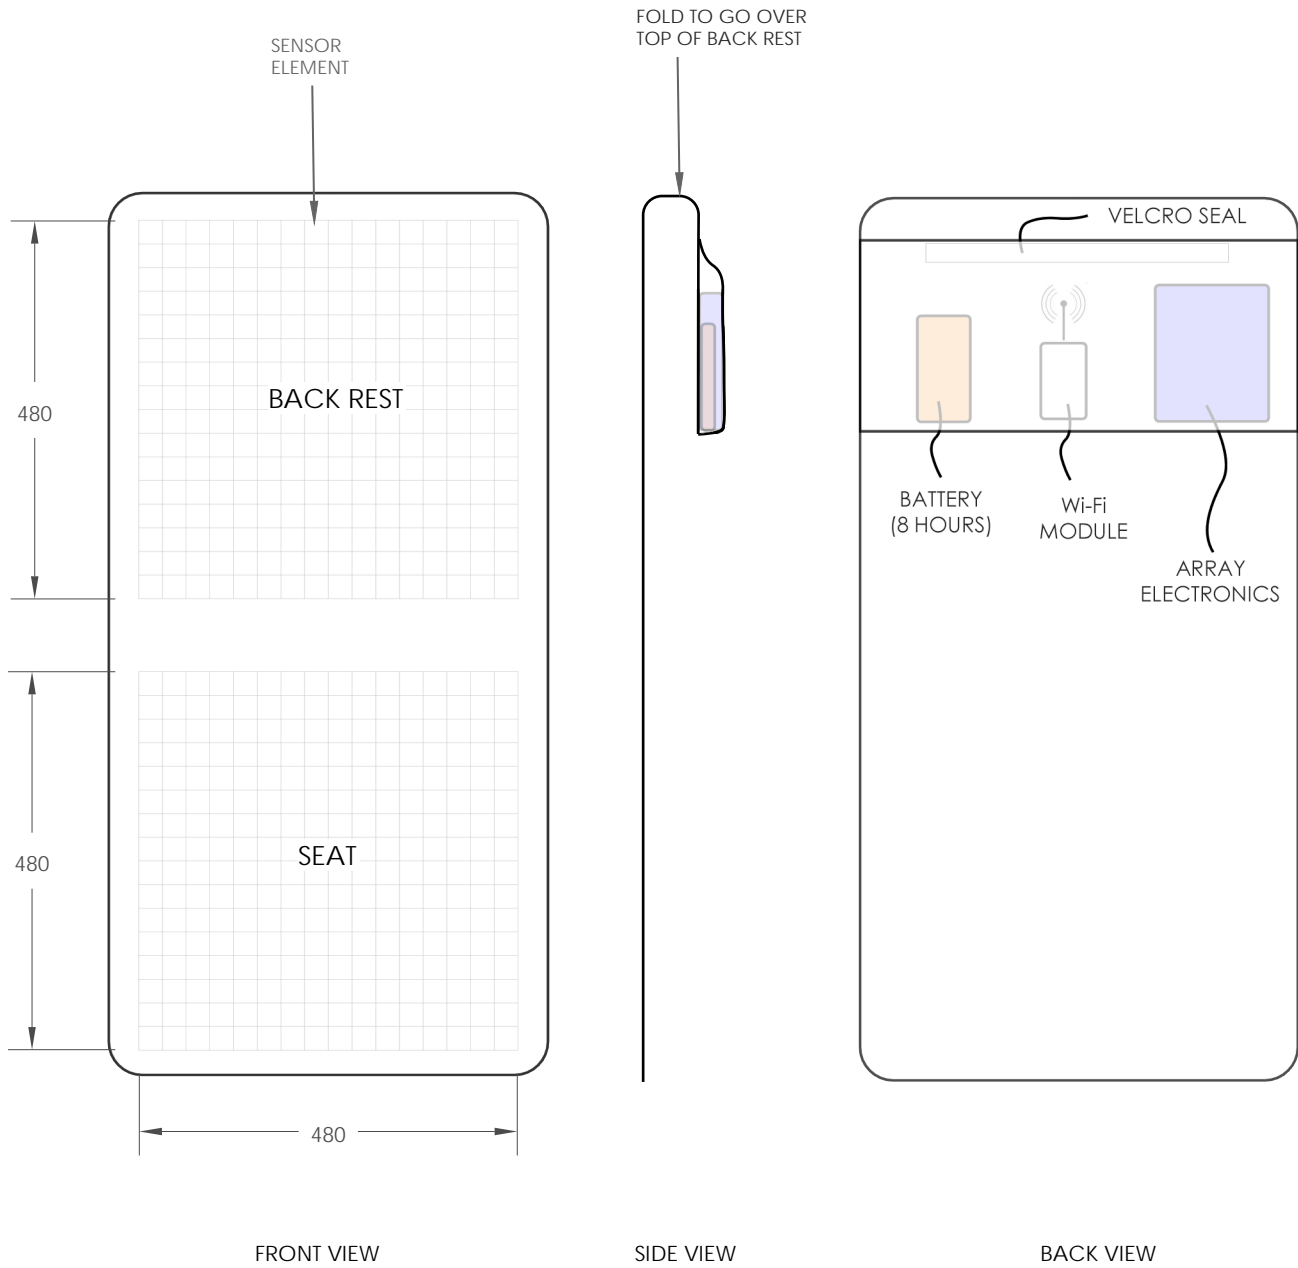

**WIRELESS SEAT TACTARRAY MODEL #: 5474**

DIMENSIONS IN mm

STRETCHABLE TACTARRAY SPECIFICATIONS		
	BACK REST	SEAT
ARRAY SIZE	16X16	16X16
ELEMENT SIZE	30mm x 30mm (1.18in. x 1.18in.)	30mm x 30mm (1.18in. x 1.18in.)
ACTIVE AREA SIZE	480mm x 480mm (18.9in. x 18.9in.)	480mm x 480mm (18.9in. x 18.9in.)
ACTIVE AREA THICKNESS	3mm (0.04in.)	3mm (0.12in.)
MAX SCAN RATE	19Hz	19Hz
CABLE CONFIGURATION	Embedded cable	Embedded cable