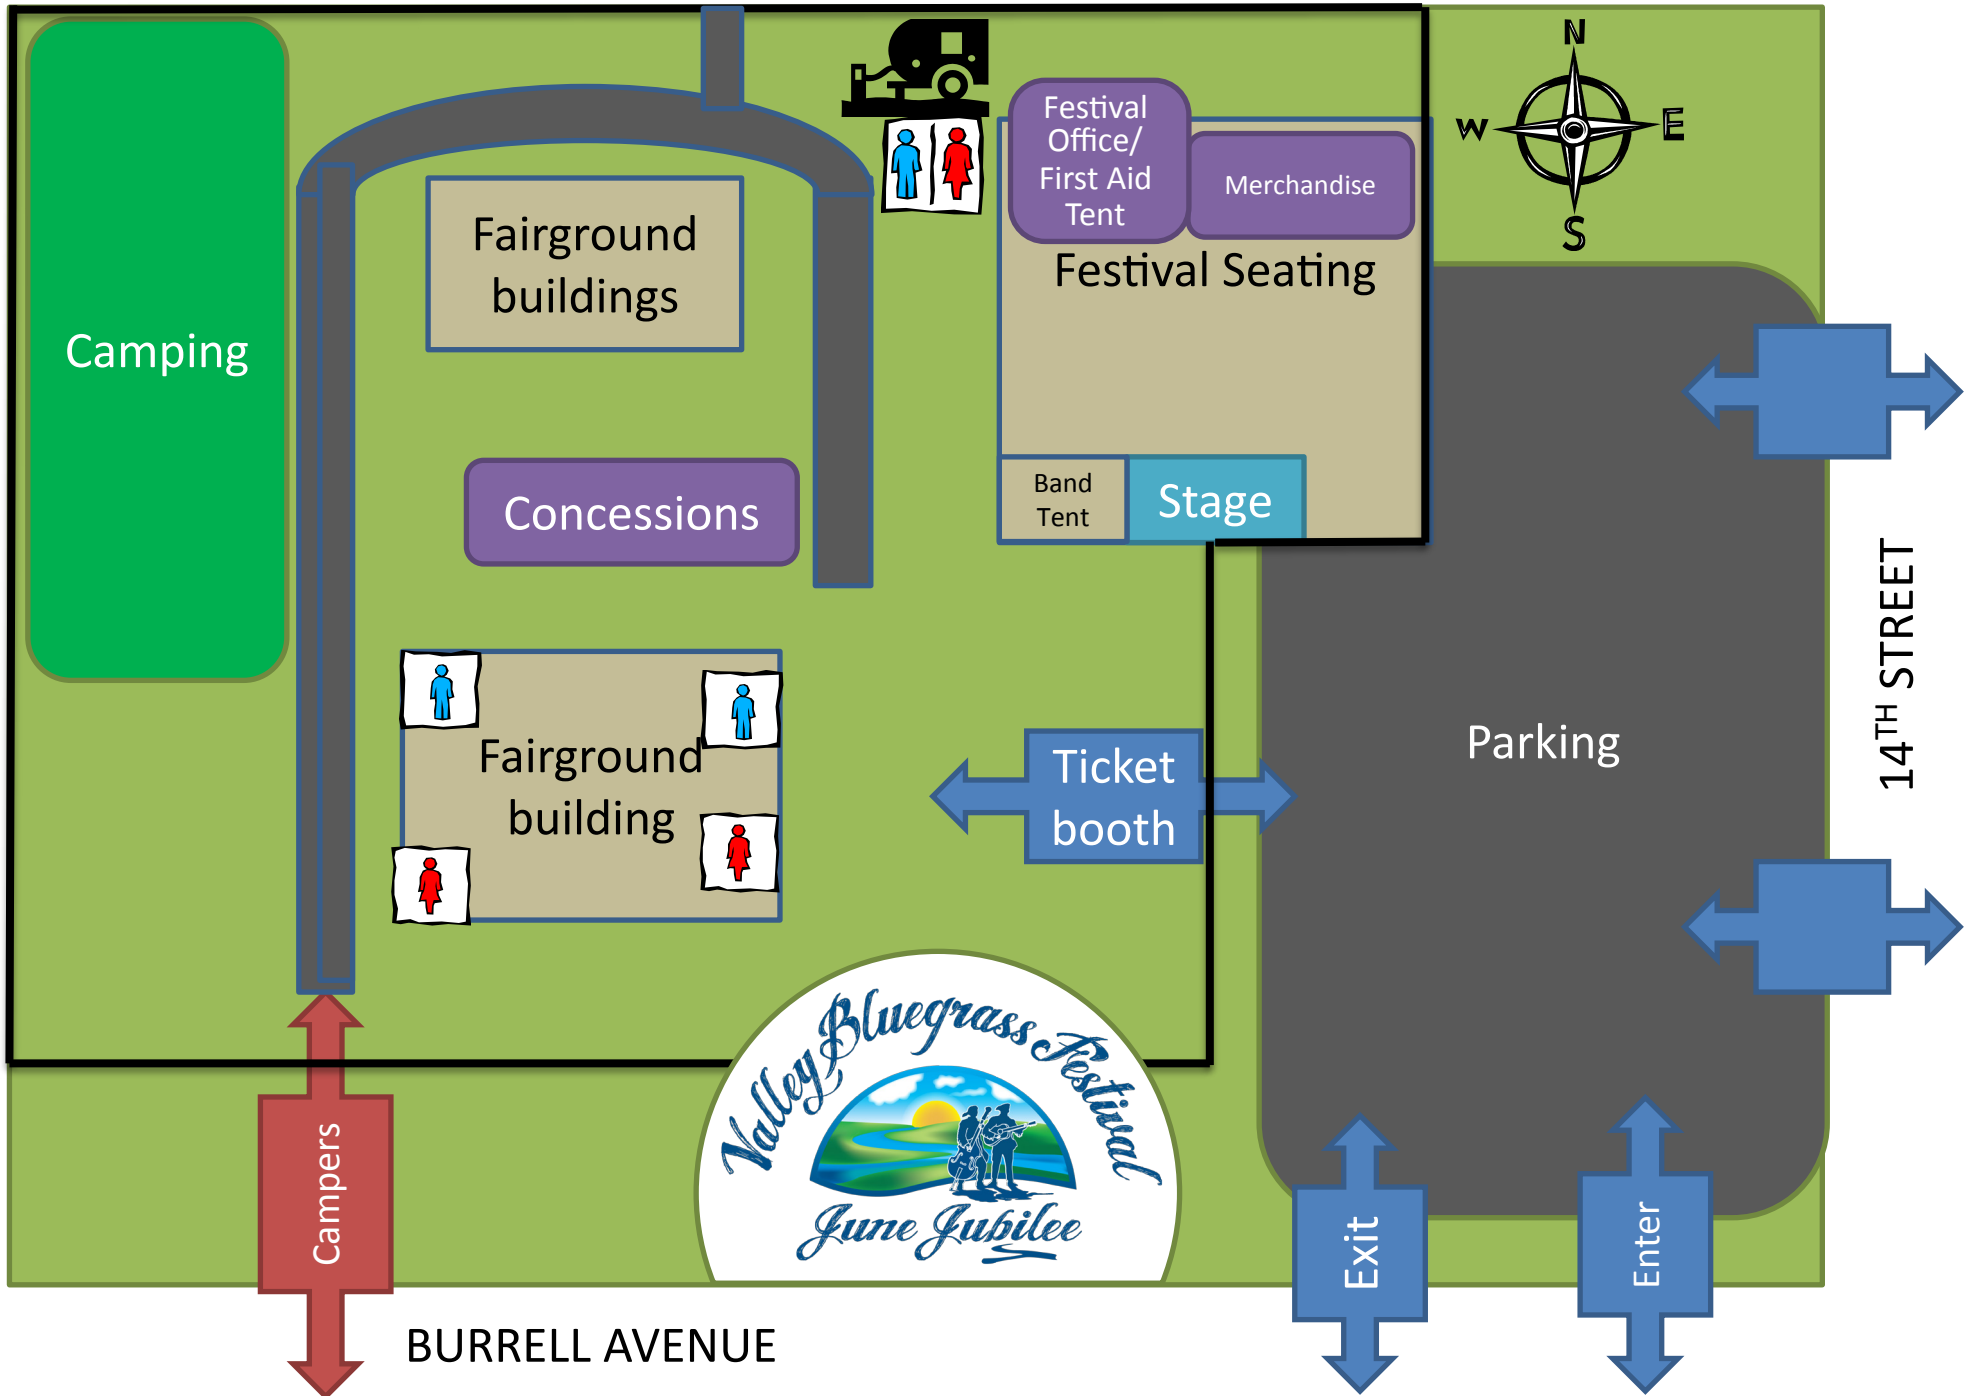

AIRWAY AVE (Orchards Pool)

Camping

Fairground buildings

Concessions

Fairground building

Festival Office/
First Aid
Tent

Merchandise

Festival Seating

Band
Tent

Stage

Ticket
booth

Parking

14TH STREET

Campers

BURRELL AVENUE

Exit

Enter