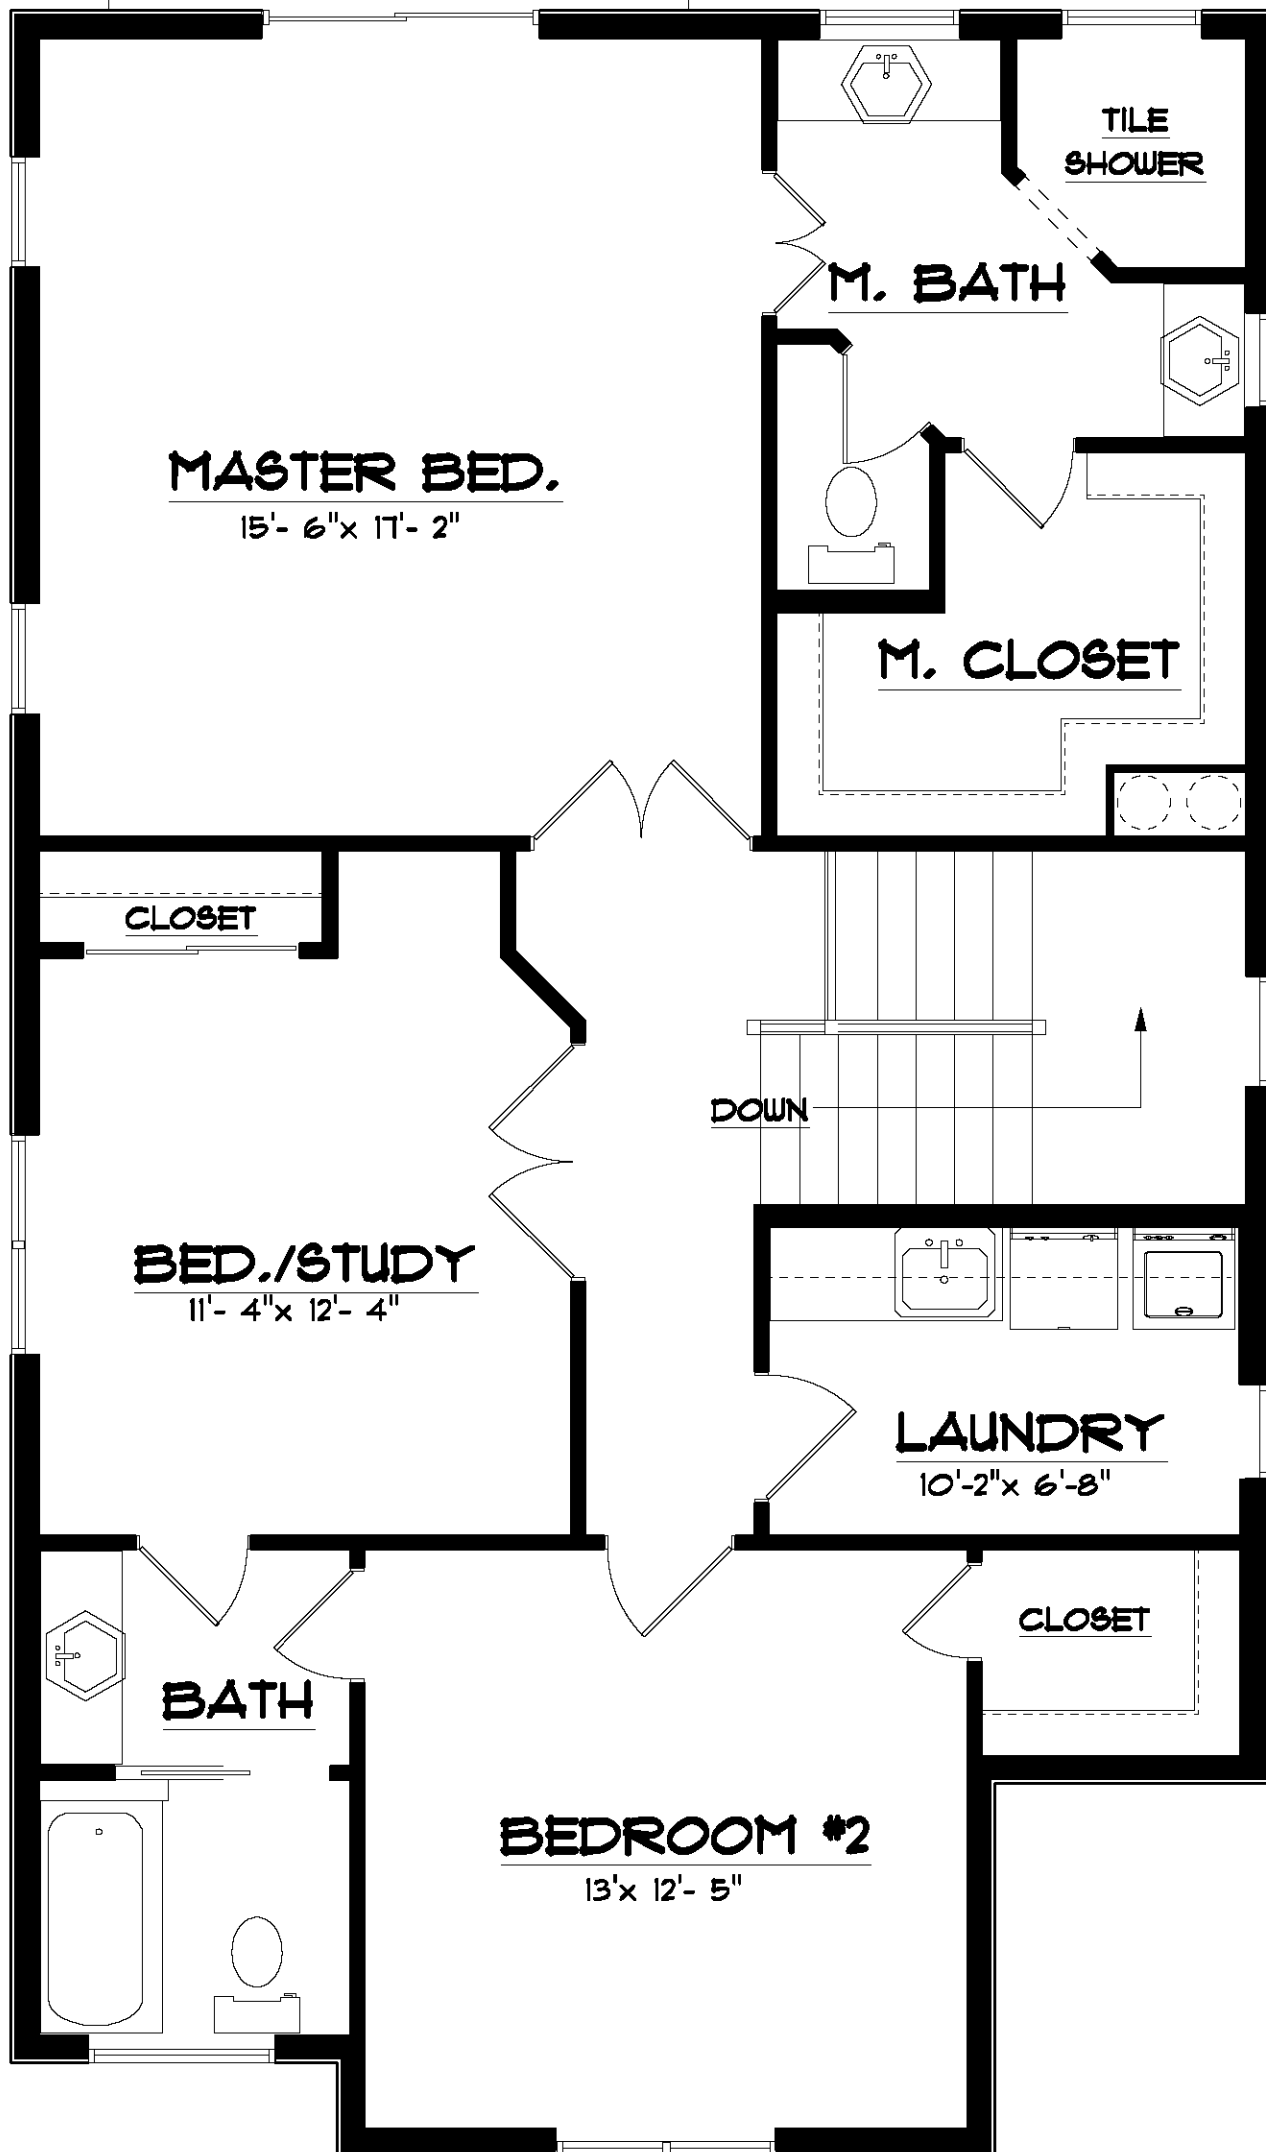

2 CAR GARAGE
19'- 4" x 23'

CLOSET

MECH.

UP

DOWN

FOYER
5'- 6" x 13'- 9"

PORCH

UP

LEVEL #1

LEVEL #2

PATIO BELOW

**TO ROOF
TOP DECK**

LEVEL #3