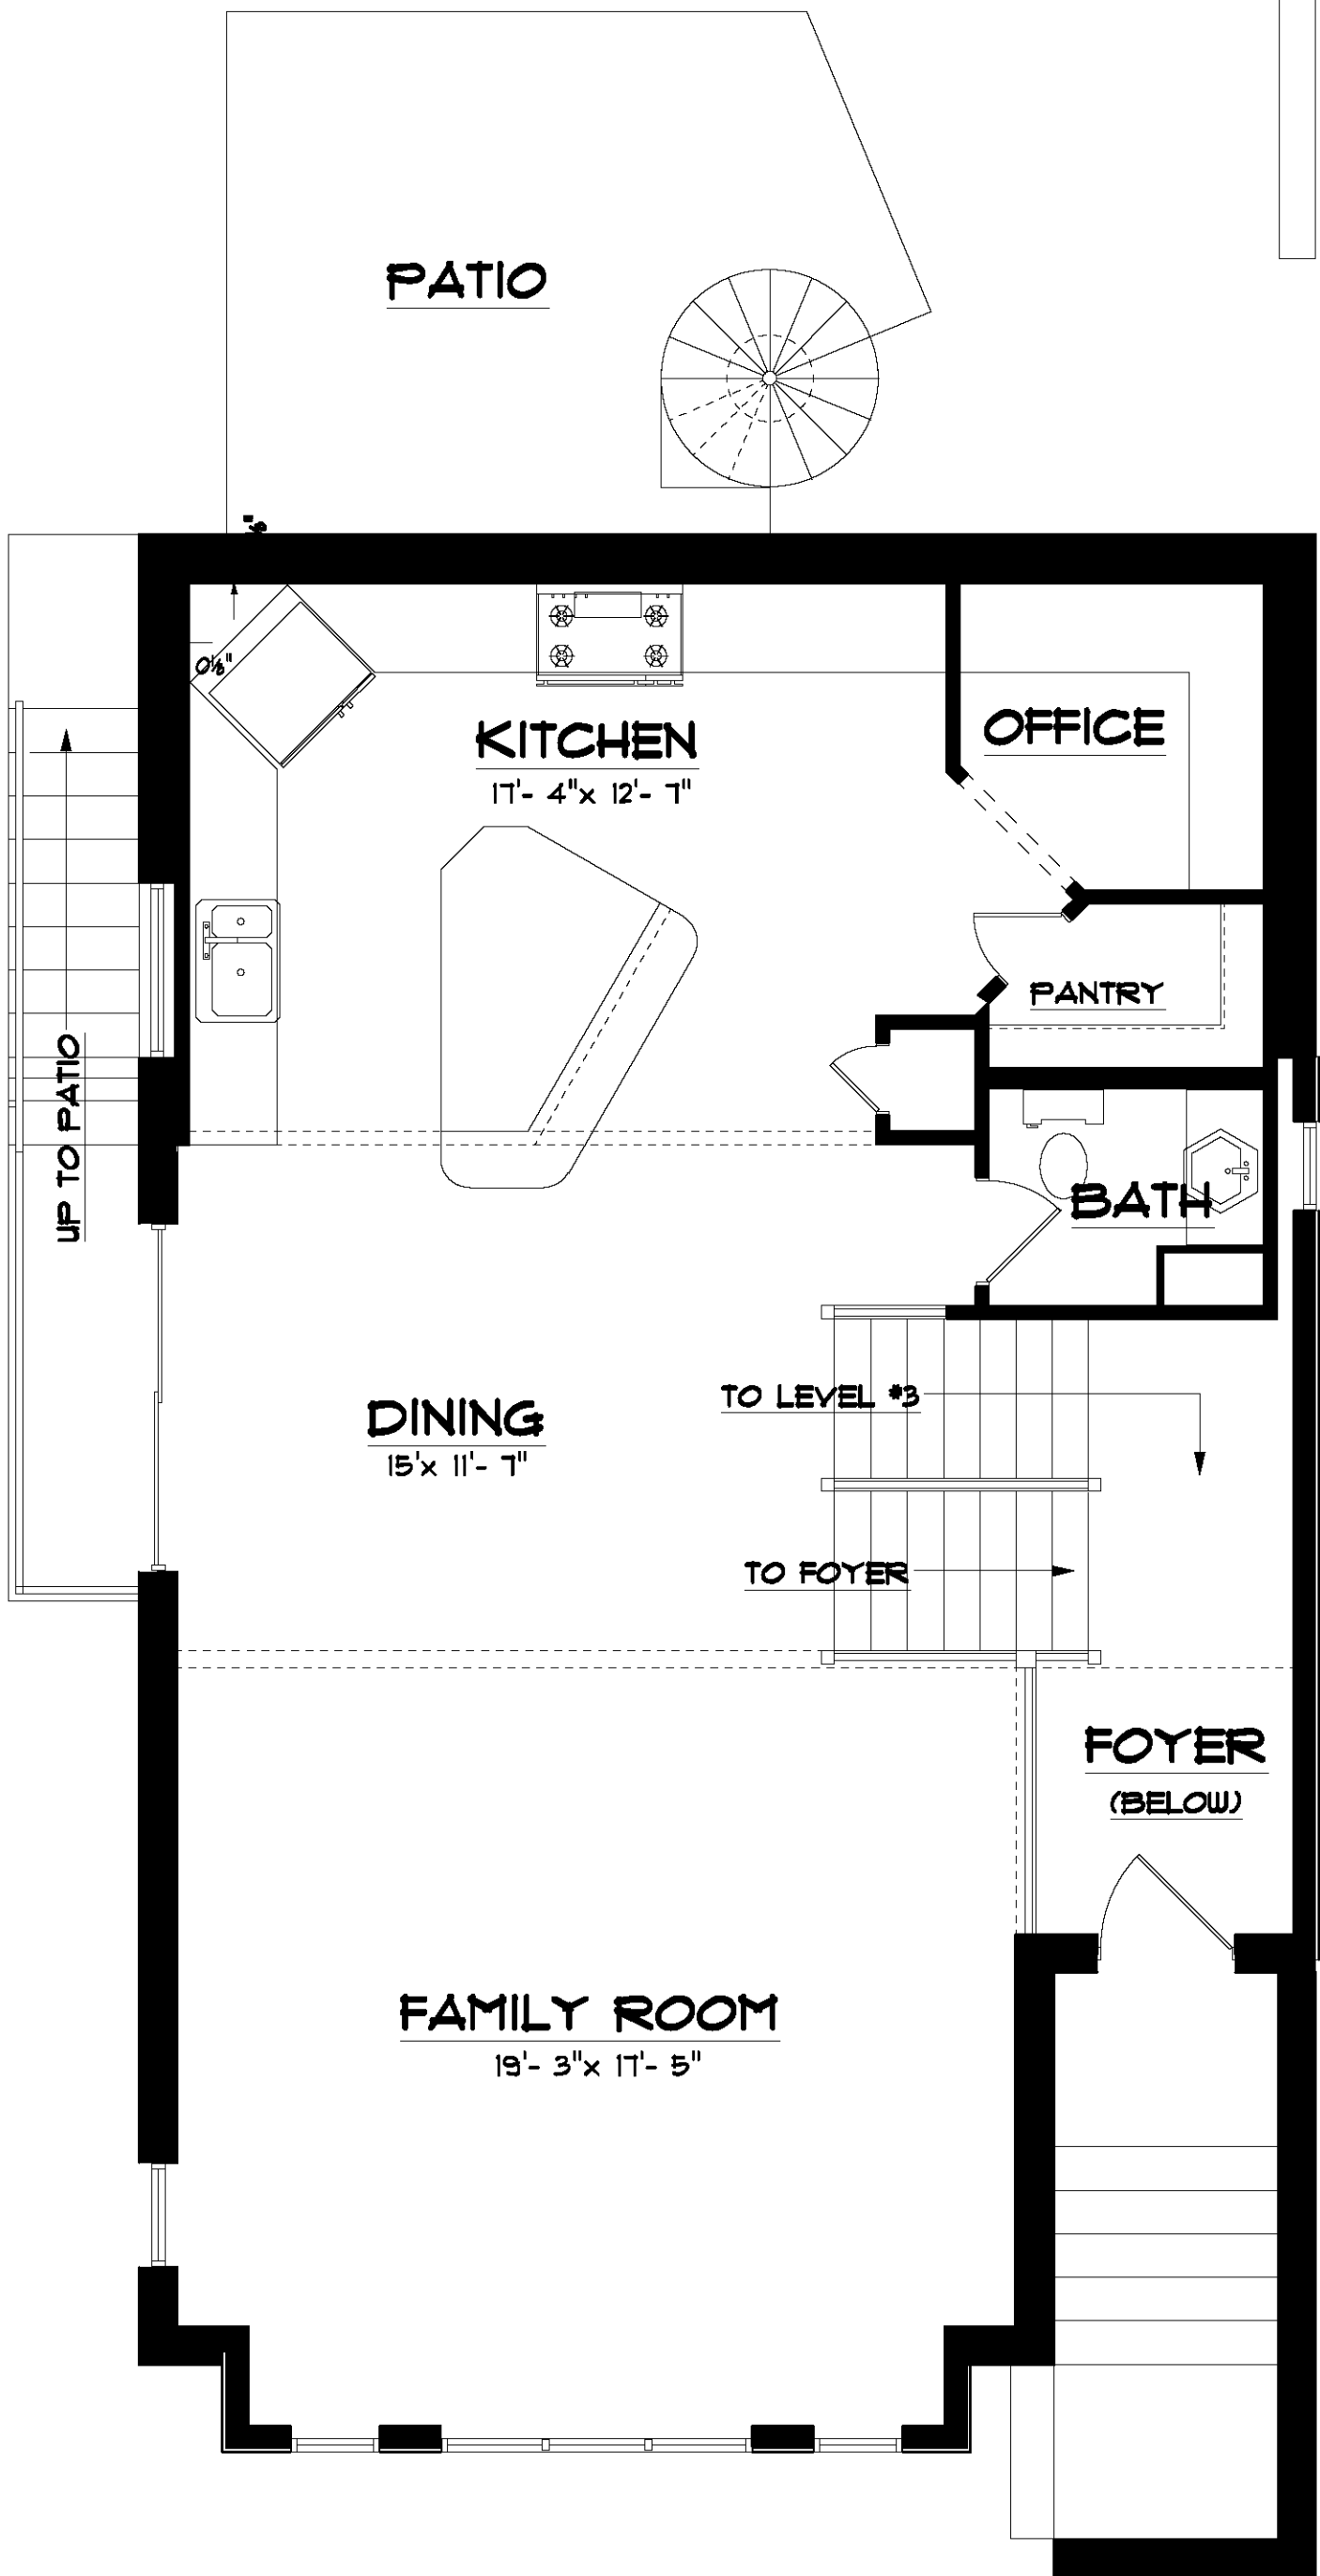

2 CAR GARAGE
19'- 4" x 23'

CLOSET

MECH.

UP

DOWN

FOYER
5'- 6" x 13'- 9"

PORCH

UP

LEVEL #1

LEVEL #2

PATIO BELOW

**TO ROOF
TOP DECK**

LEVEL #3