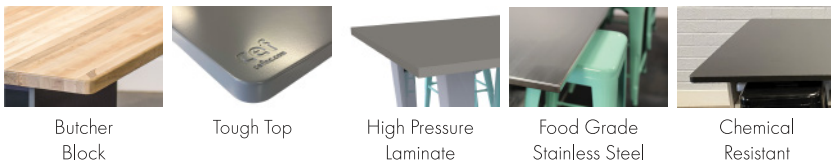

- 10 Piece Kit Includes:
- 4 Metal Corners
- 4 Polycarbonate Sides
- 2 Side Support Clamps

QUICK SHIP PROGRAM

Ships in 7-10 business days
34" Height
Limit - 3

Leg Color: Silver

Top Choices:

Laminate in Northsea Grey - Includes electrical
*Butcher Block based upon availability

Six or eight stool package based on color & availability

Ask a sales associate for details!

NEW! Removable Ping-Pong Kit
Clear Acrylic Panel • 2 Side Clamps

24" & 30" Metal Stool Colors:

Sturdy X shaped frame with built-in cable management in all four legs!

Table Height & Accompanying Stool Size

Stool Size	Table Height
18"	30"
24"	34"
30"	42"

18" Metal Stool Colors:

Top Options:

Tough Top Options: *Ask about other color options!*

Butcher Block Options:

Top Laminate Options: