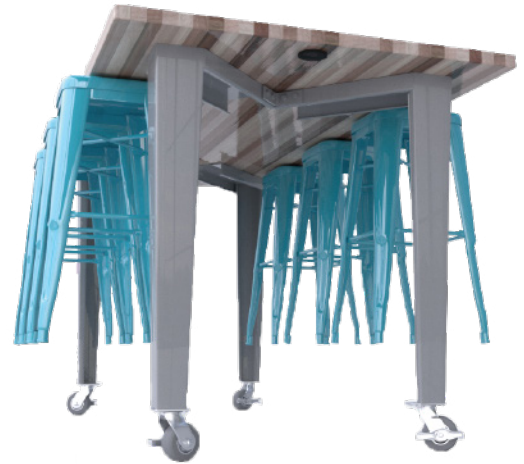

OPTIONS

- Backpack Hooks
- Robotics Bumper Kit
- Ping Pong Kit
- Dual Dock Electrical Station
(4AC, 4USB, 1HDMI, 1VGA)
- Magnetic Mounted Stool Package:
seating for 6 or 8 (18", 24", or 30" height)

ROBOTICS BUMPER KIT

- 10 Piece Kit Includes:
- 4 Metal Corners
- 4 Polycarbonate Sides
- 2 Side Support Clamps

QUICK SHIP PROGRAM

Ships in 7-10 business days
34" Height
Limit - 3

Leg Color: Silver

Top Choices:

Laminate in Northsea Grey - Includes electrical
*Butcher Block based upon availability

Six or eight stool package based on color & availability

Ask a sales associate for details!

NEW! Removable Ping-Pong Kit
Clear Acrylic Panel • 2 Side Clamps

24" & 30" Metal Stool Colors:

Sturdy X shaped frame with built-in cable management in all four legs!