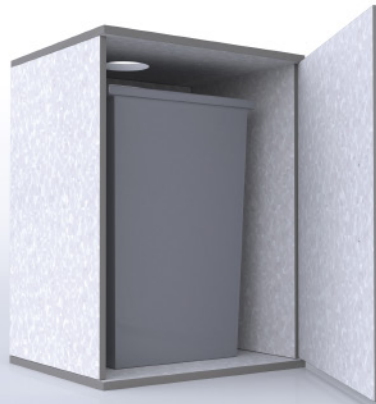

THE QUAD POD

CREATE YOUR SPACE

Maker Table with Customizable Pods

Shown in Woolamai Brush

Anti-Microbial UV Coated Top

STANDARD

- 34" Height
- 48" x 48" Table Surface
- 18 Base Laminate Options
- 5" Heavy Duty All Locking & Swivel Casters
- 1.5" UV Coated Solid Maple Butcher Block Top (Anti-Microbial/Stain & Chemical Resistant)

Shown in Paintscape Steel with 24" Black Metal Stools

Pairs great with our 24" Stools (Magnetic Mount Not Available)

OPTIONS

- 1" Anti-microbial Tough Top
- Flush Mount Electrical (2AC/2USB)
- Divider Inserts for Storage Bins
- Storage Bins & Lids
- Backpack Hooks
- Colored Peg Board

Customize your Quad Pod by choosing your pods.

Mix and match, or all the same - your choice!

*Only one trash bin pod quadrant per Quad Pod

A

B

C

D

2 Internal Height Adjustable Shelves
Front Door

2 Internal Height Adjustable Shelves
Open Face

Trash Bin with Front Door
Trash Grommet in Butcher Block Top

2 Internal Height Adjustable Shelves
3 Storage Bins & Lids

Tough Top Options:

Ask about other color options!