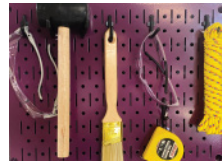

2 Internal Height Adjustable Shelves
Open Face

Trash Bin with Front Door
Trash Grommet in Butcher Block Top

2 Internal Height Adjustable Shelves
3 Storage Bins & Lids

Tough Top Options:

Ask about other color options!

Tough Top
Anti-Microbial

Storage Bin Dividers

Backpack Hooks

Flush Mount Electrical

Colored Pegboard

Base Laminate Colors:

NEW! **NEW!**

24" Metal Stool Colors:
(Magnetic Mount Not Available)