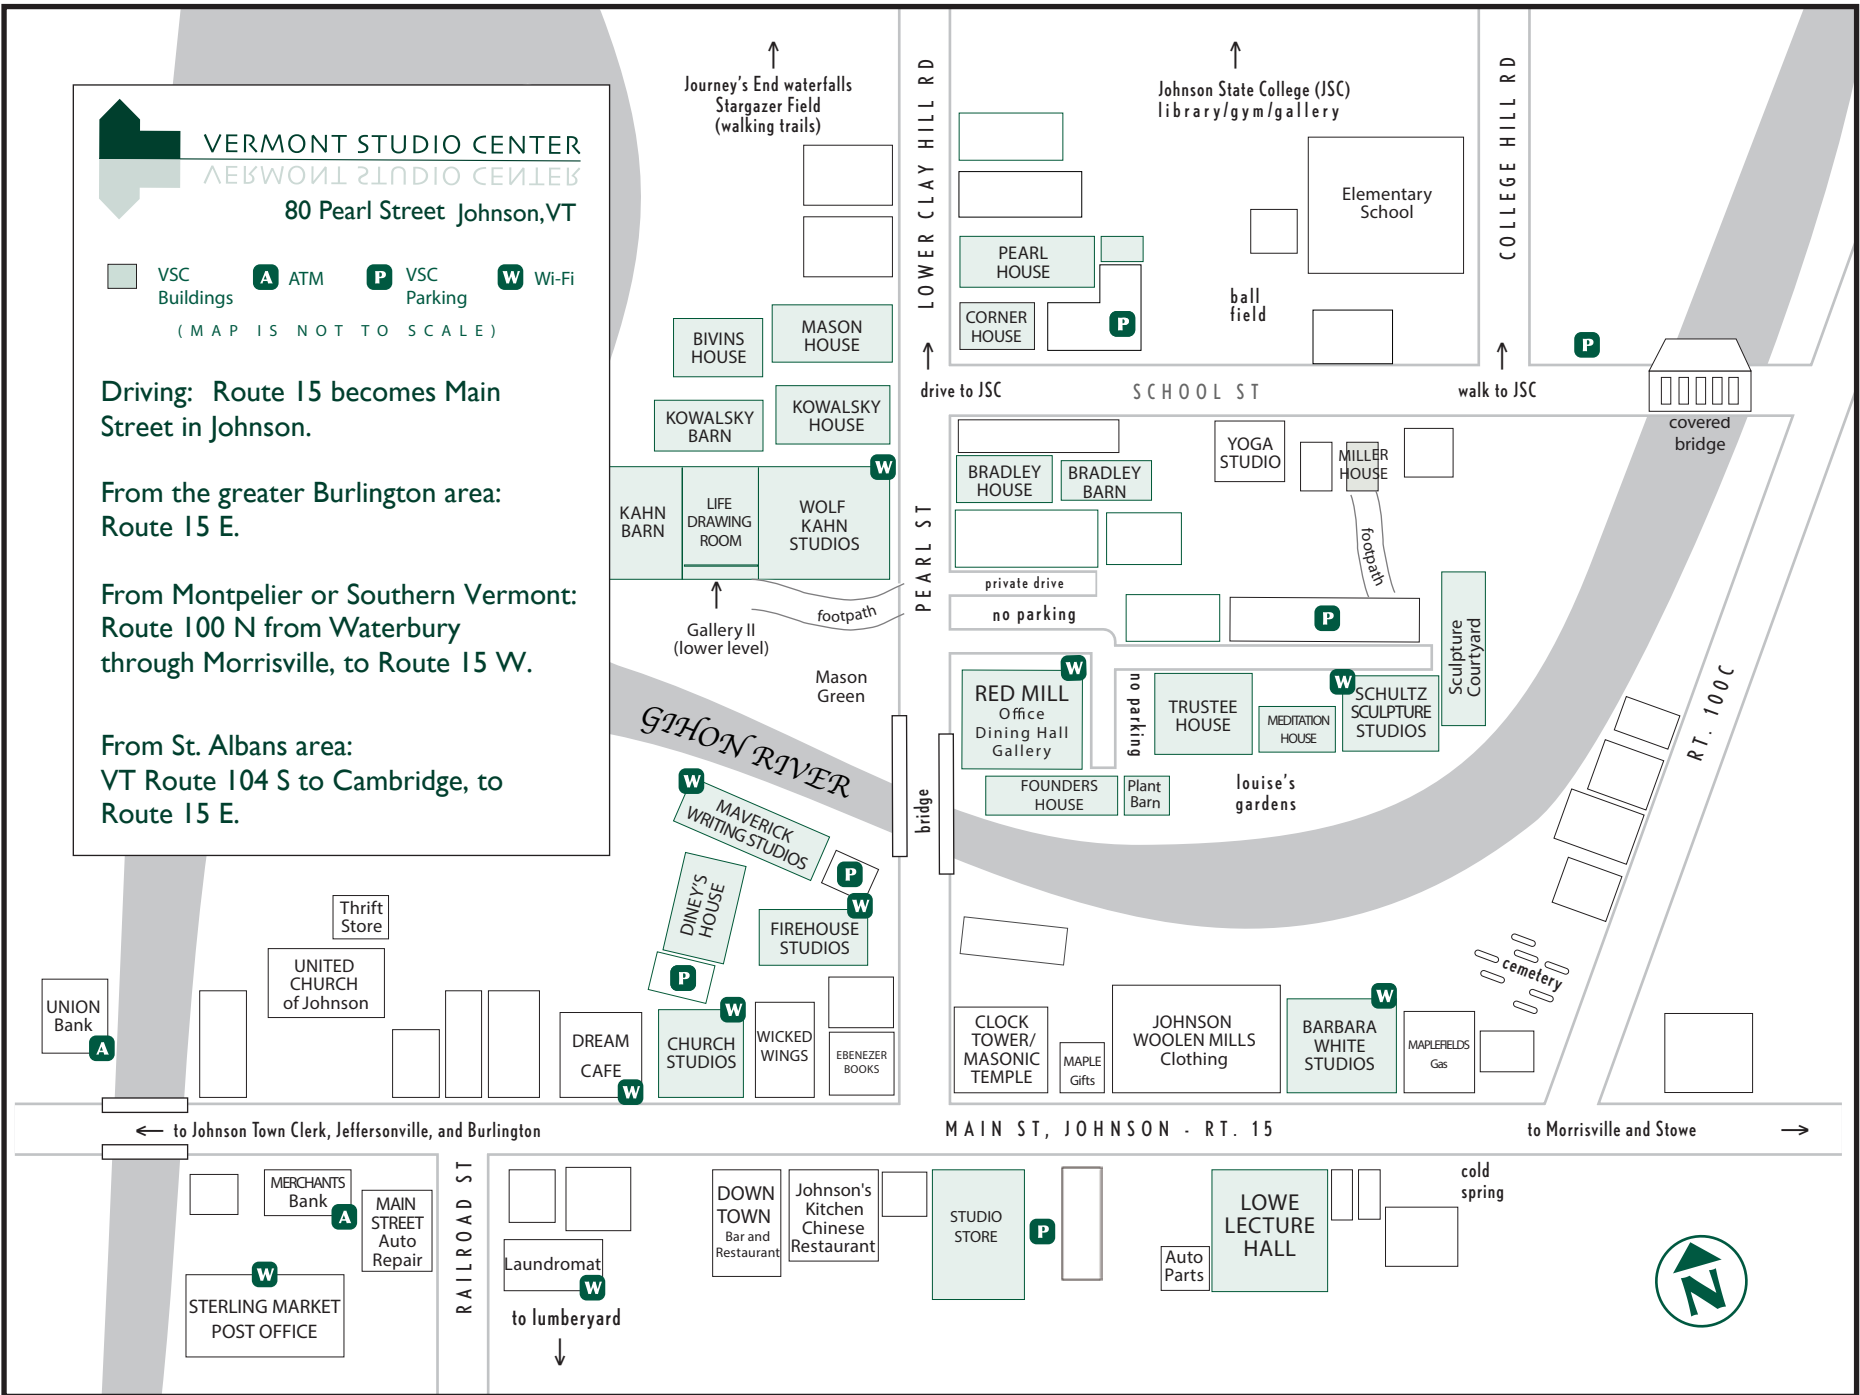

# VERMONT STUDIO CENTER

VERMONT STUDIO CENTER

80 Pearl Street Johnson, VT

- VSC Buildings
  - A ATM
  - P VSC Parking
  - W Wi-Fi
- (MAP IS NOT TO SCALE)

**Driving:** Route 15 becomes Main Street in Johnson.

**From the greater Burlington area:** Route 15 E.

**From Montpelier or Southern Vermont:** Route 100 N from Waterbury through Morrisville, to Route 15 W.

**From St. Albans area:** VT Route 104 S to Cambridge, to Route 15 E.

**Parking Directions:** Please use this map for parking in and around the Vermont Studio Center. If you use a mobility device and are planning to attend we encourage you to contact us at (802) 635-2727 prior to the event for guidance on parking as well as pickup/drop off locations.