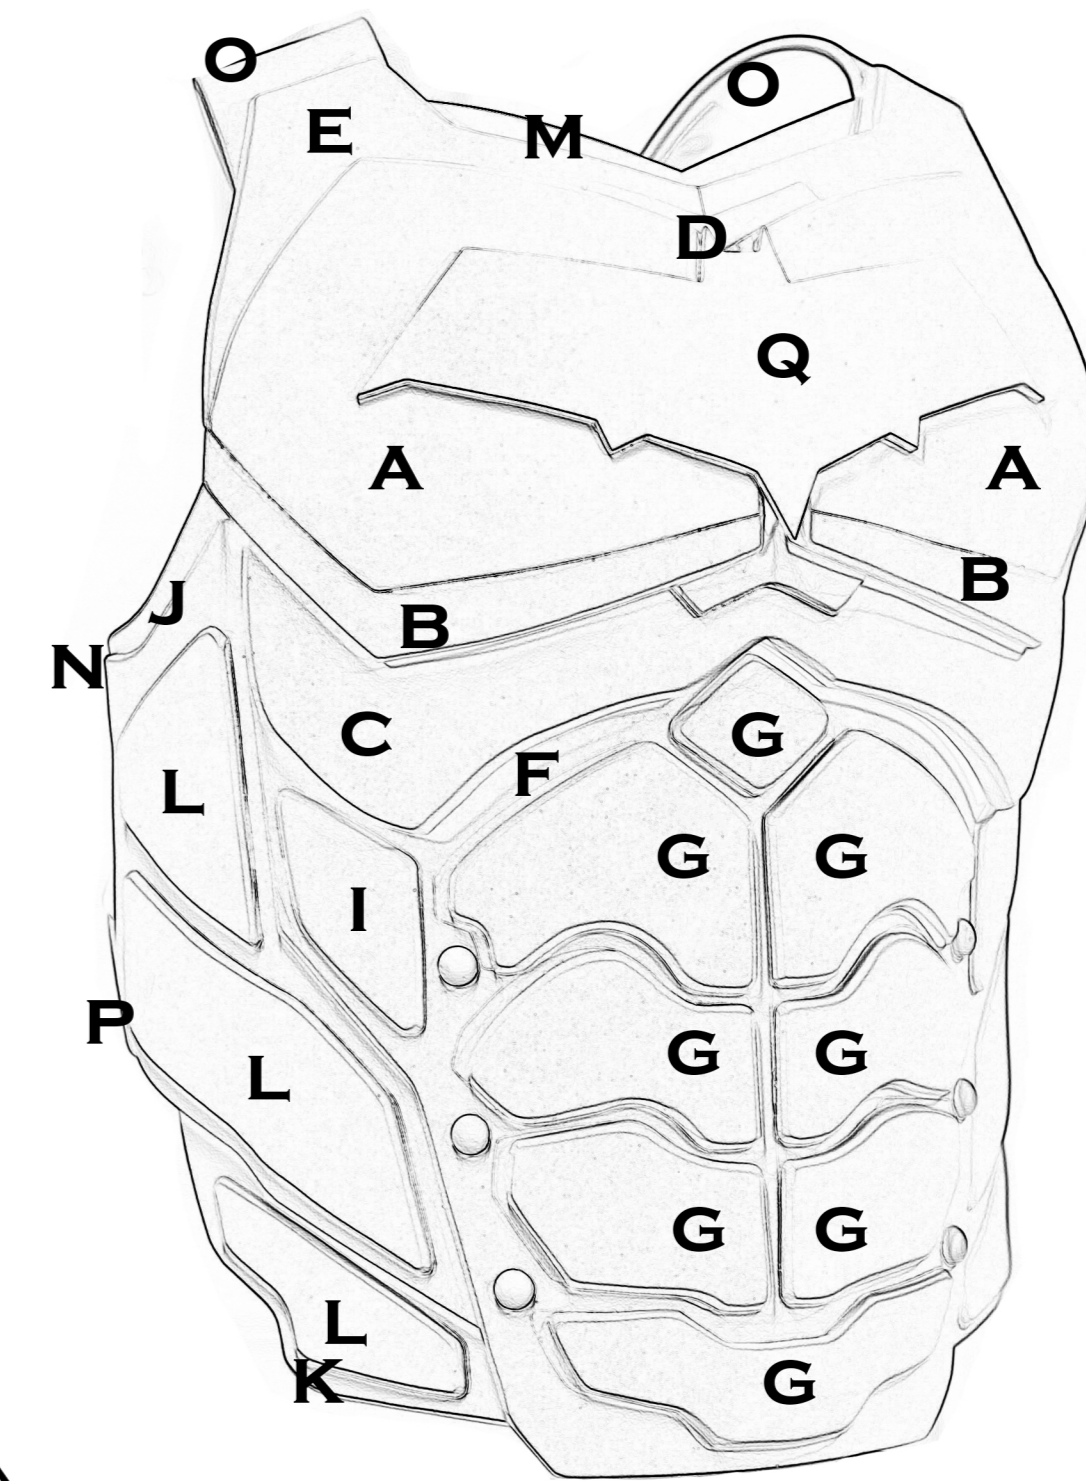

RED HOOD STYLE CHEST ARMOR

HD-FOAM
AVAILABLE THROUGH
SKSPROPS.COM

PART E
10MM HD-FOAM

FEEL FREE TO CHANGE THE WIDTH OF THIS PIECE
SO THAT THE ARMOR FITS YOU

PART D
4MM FOAM

PART P
6MM FOAM X2

PART Q
4MM HD-FOAM

PART M
6MM HD-FOAM

FEEL FREE TO CHANGE THE WIDTH / HEIGHT OF THIS PIECE
AS WELL AS THE STYLE AND PLACEMENT
OF THE AB MUSCLES SO THAT THE ARMOR FITS YOU

PART F
6MM HD-FOAM

PART G
6MM

PART I
4MM HD-FOAM

PART G
6MM FOAM

PART I
4MM HD-FOAM

PART G
6MM FOAM

PART G
6MM FOAM

PART G
6MM FOAM

PART N
6MM FOAM X2

PART A
10MM HD-FOAM

PART B 10MM FOAM

PART A
10MM HD-FOAM

PART B 10MM FOAM

PART C
10MM HD-FOAM

FEEL FREE TO CHANGE THE WIDTH OF THIS PIECE
SO THAT THE ARMOR FITS YOU

PART H 6MM FOAM

PART L
4MM FOAM X2

PART J
6MM HD-FOAM X2

PART L
4MM FOAM X2

PART K
6MM HD-FOAM X2

PART L
4MM FOAM X2

1" SQUARE FOR SCALE

PART O
6MM HD-FOAM X2