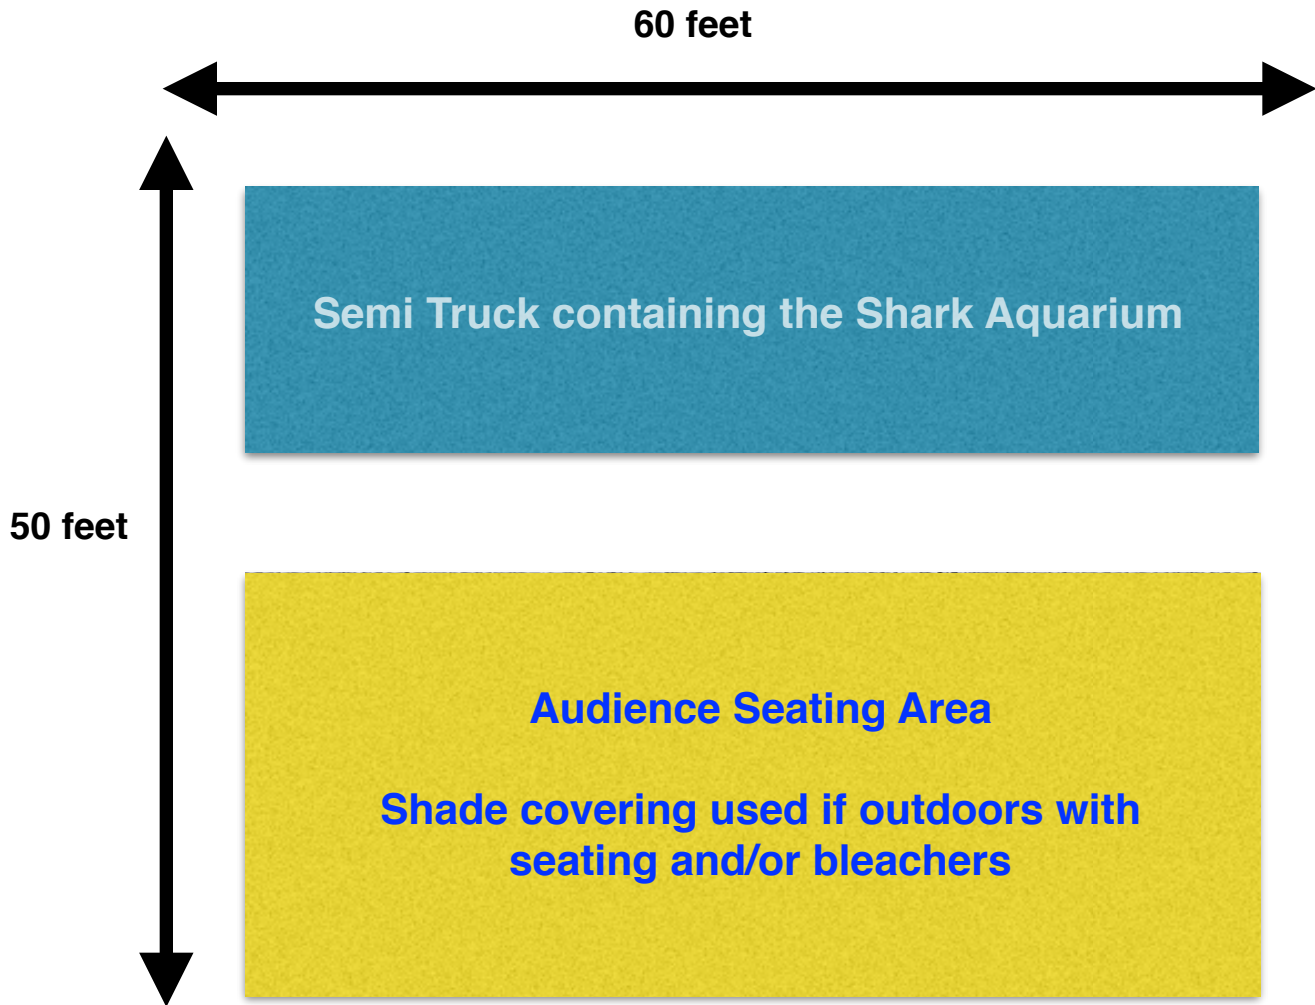

Haai Shark Encounter Layout

Footage: A level area 60ft. wide – 50ft. deep – 13ft. 6 ins. high

Electric: 240-volt single phase – 100-amp breaker, 24 hours a day upon arrival

Water: Within 150 ft. of display

Show travels with shade covering.

Show may also be used without shade covering and seating as a viewing attraction.