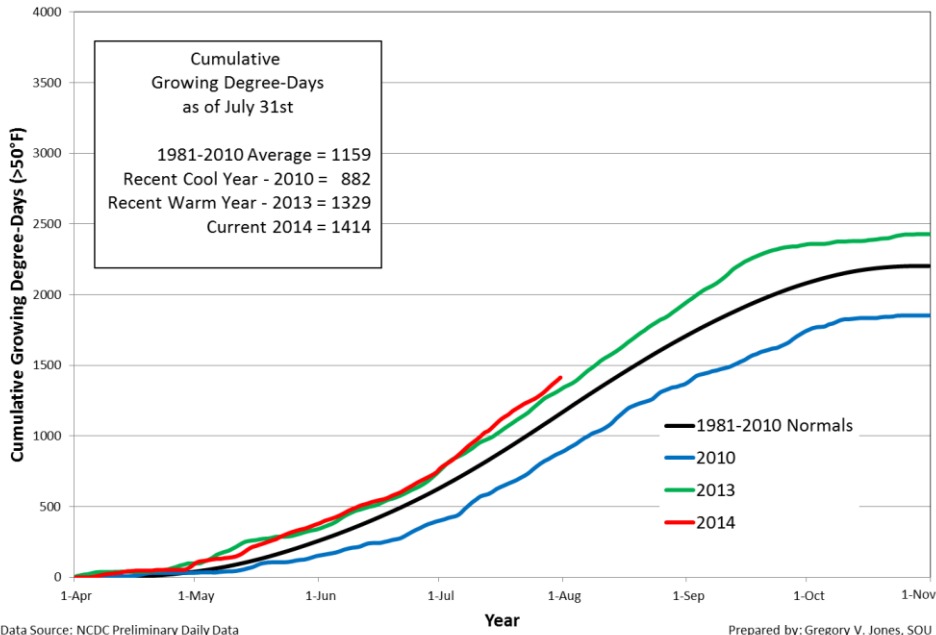

McMinnville - 2014 Growing Degree-Days Comparison (>50°F)

Roseburg - 2014 Growing Degree-Days Comparison (>50°F)

Milton-Freewater - 2014 Growing Degree-Days Comparison (>50°F)

Medford - 2014 Growing Degree-Days Comparison (>50°F)