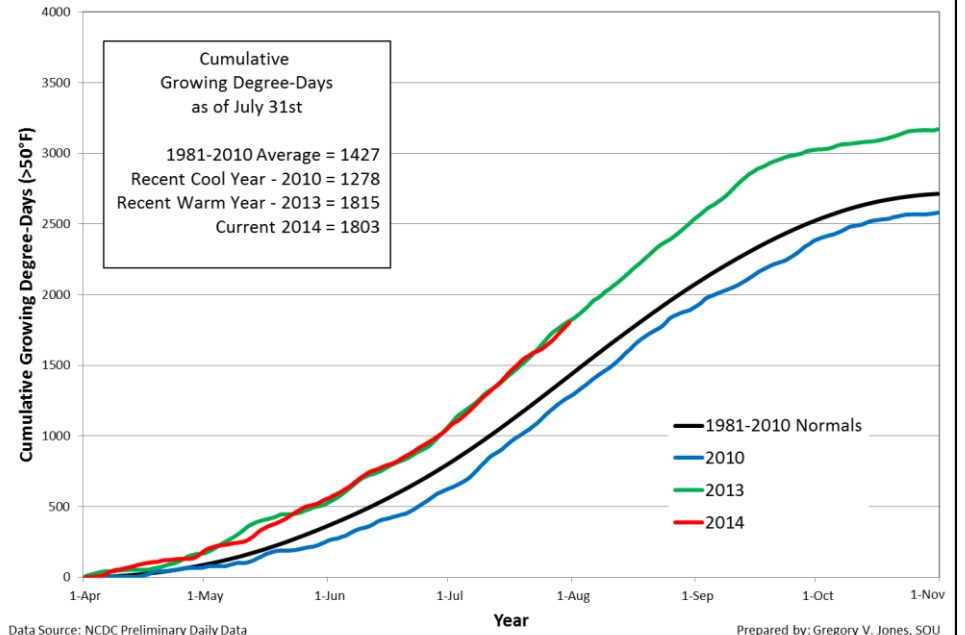

McMinnville - 2014 Growing Degree-Days Comparison (>50°F)

Roseburg - 2014 Growing Degree-Days Comparison (>50°F)

Milton-Freewater - 2014 Growing Degree-Days Comparison (>50°F)

Medford - 2014 Growing Degree-Days Comparison (>50°F)