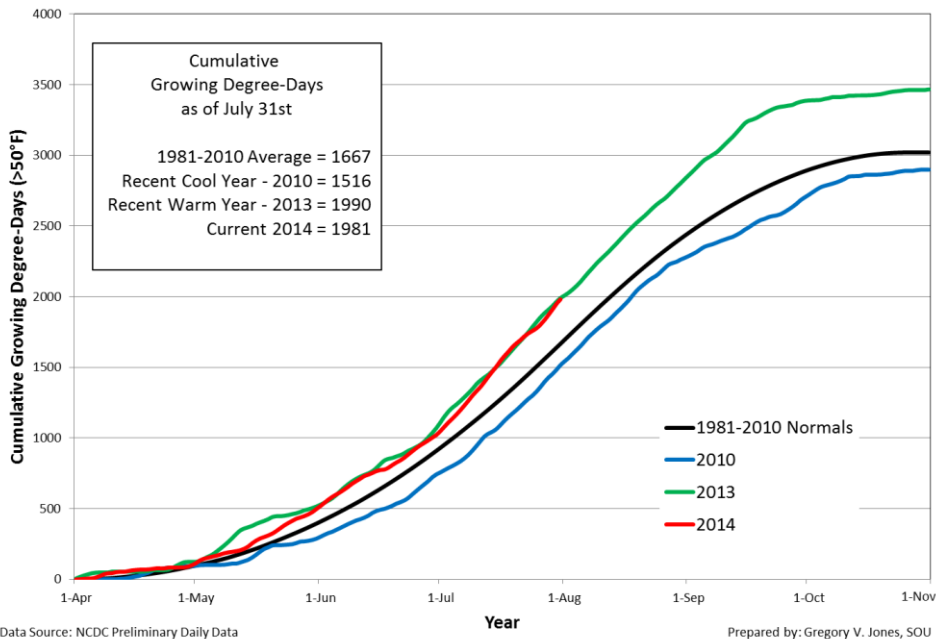

McMinnville - 2014 Growing Degree-Days Comparison (>50°F)

Roseburg - 2014 Growing Degree-Days Comparison (>50°F)

Milton-Freewater - 2014 Growing Degree-Days Comparison (>50°F)

Medford - 2014 Growing Degree-Days Comparison (>50°F)