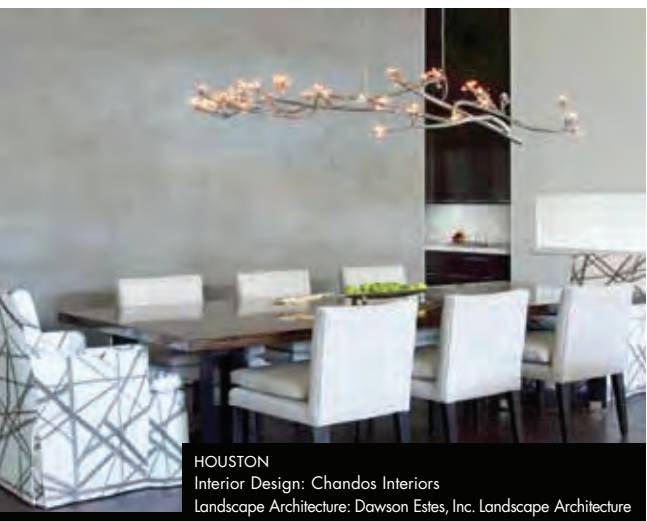

CHICAGO
Architecture: Wheeler Kearns Architects
Interior Design: Britt Taner Design
Home Builder: Fraser Construction, Inc.
Landscape Architecture: William Heffernan Landscapes

HOUSTON
Interior Design: Chandos Interiors
Landscape Architecture: Dawson Estes, Inc. Landscape Architecture