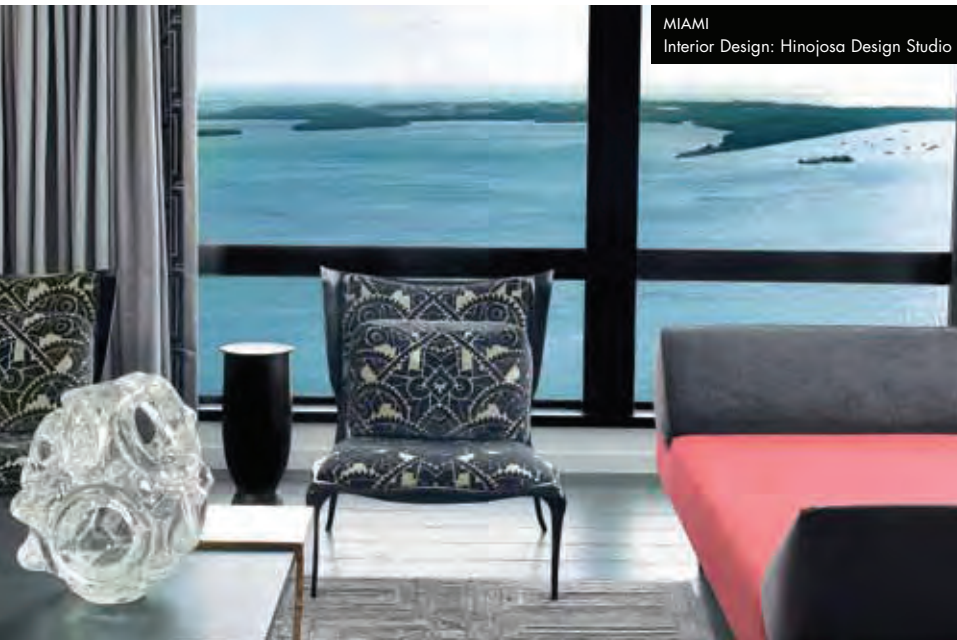

NAPA VALLEY
Architecture: Andrew Mann Architecture
Interior Design: Kara Mann Design
Home Builder: Thollander Construction, Inc.
Landscape Architecture: Scott Lewis Landscape Architecture

COLORADO
Architecture & Interior Design: Rowland+Broughton Architecture and Urban Design
Home Builder: Brikor Associates
Landscape Architecture: Bluegreen

COLORADO
Architecture: Tommy Hein Architects
Interior Design: Sherman & Hitesheew Interior Design, Inc.
Home Builder: Finbro Construction

The 1550 N. State
Parkway building by
architect Benjamin
Marshall embodies
classic Chicago.

—CARI GIANNOULIAS
CHICAGO